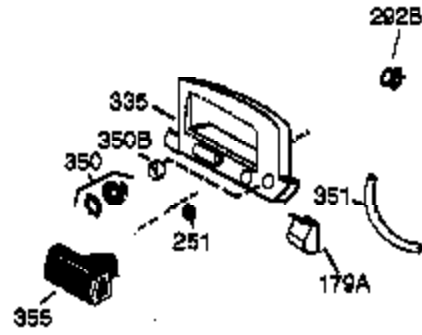

Engine Parts List #2

Ref #	Part Number	Qty	Description
187B	36035	1	* Carburetor Gasket/Air Baffle
240	36044B	1	Air Cleaner Body (Incl.239,299 & 350)
245	36046	1	Air Cleaner Filter
250	36179	1	Air Cleaner Cover
251	650928	2	Lock Nut 1/4-20
287	650926	2	Screw, 8-32 x 21/64"
350	36045A	1	Primer
390	590739	1	Rewind Starter (NOTE: This engine could have been built with 590702 starter).