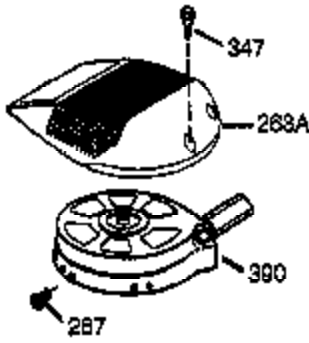

Engine Parts List #2

Ref #	Part Number	Qty	Description
187B	36035	1	* Carburetor Gasket/Air Baffle
240	36044B	1	Air Cleaner Body (Incl.239,299 & 350)
245	36046	1	Air Cleaner Filter
250	36179	1	Air Cleaner Cover
251	650928	2	Lock Nut 1/4-20
287	650926	2	Screw, 8-32 x 21/64"
350	36045A	1	Primer
390	590739	1	Rewind Starter (NOTE: This engine could have been built with 590702 starter).