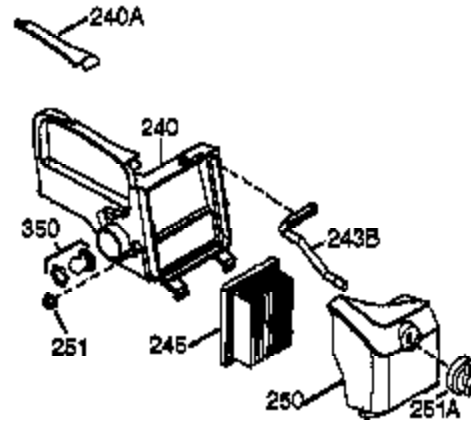

Engine Parts List #2

Ref #	Part Number	Qty	Description
187B	36035	1	* Carburetor Gasket/Air Baffle
240	36044B	1	Air Cleaner Body (Incl.239,299 & 350)
245	36046	1	Air Cleaner Filter
250	36179	1	Air Cleaner Cover
251	650928	2	Lock Nut 1/4-20
287	650926	2	Screw, 8-32 x 21/64"
350	36045A	1	Primer
390	590739	1	Rewind Starter (NOTE: This engine could have been built with 590702 starter).