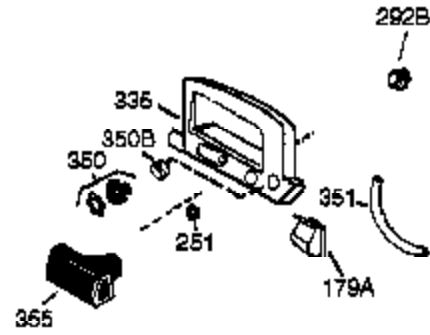

Engine Parts List #2

Ref #	Part Number	Qty	Description
151A	40016A	1	Intake Valve Seal
240A	37195	1	Air Cleaner Body Extension
240	36190	1	Air Cleaner Body (Incl.239,299 & 350)
243B	651041	1	Air Cleaner Stud
245	36046	1	Air Cleaner Filter
250	36191	1	Air Cleaner Cover
251	650928	2	Lock Nut 1/4-20
251A	650933	1	Wing Nut, 1/4-20
263A	36133	1	Starter Grill
287	650926	4	Screw, 8-32 x 21/64"
350	36045A	1	Primer
390	590739	1	Rewind Starter (NOTE: This engine could have been built with 590702 starter).