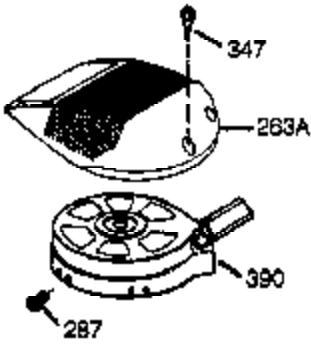

Engine Parts List #2

Ref #	Part Number	Qty	Description
151A	40016A	1	Intake Valve Seal
240A	37195	1	Air Cleaner Body Extension
240	36190	1	Air Cleaner Body (Incl.239,299 & 350)
243B	651041	1	Air Cleaner Stud
245	36046	1	Air Cleaner Filter
250	36191	1	Air Cleaner Cover
251	650928	2	Lock Nut 1/4-20
251A	650933	1	Wing Nut, 1/4-20
263A	36133	1	Starter Grill
287	650926	4	Screw, 8-32 x 21/64"
350	36045A	1	Primer
390	590739	1	Rewind Starter (NOTE: This engine could have been built with 590702 starter).