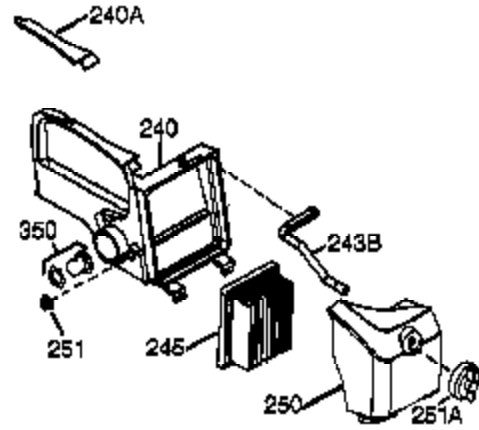

Engine Parts List #2

Ref #	Part Number	Qty	Description
151A	40016A	1	Intake Valve Seal
240A	37195	1	Air Cleaner Body Extension
240	36190	1	Air Cleaner Body (Incl.239,299 & 350)
243B	651041	1	Air Cleaner Stud
245	36046	1	Air Cleaner Filter
250	36191	1	Air Cleaner Cover
251	650928	2	Lock Nut 1/4-20
251A	650933	1	Wing Nut, 1/4-20
263A	36133	1	Starter Grill
287	650926	4	Screw, 8-32 x 21/64"
350	36045A	1	Primer
390	590739	1	Rewind Starter (NOTE: This engine could have been built with 590702 starter).