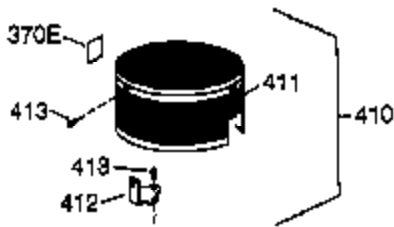

Engine Parts List #2

Ref #	Part Number	Qty	Description
151A	40016A	1	Intake Valve Seal
240A	37195	1	Air Cleaner Body Extension
240	36190	1	Air Cleaner Body (Incl.239,299 & 350)
243B	651041	1	Air Cleaner Stud
245	36046	1	Air Cleaner Filter
250	36191	1	Air Cleaner Cover
251	650928	2	Lock Nut 1/4-20
251A	650933	1	Wing Nut, 1/4-20
263A	36133	1	Starter Grill
287	650926	4	Screw, 8-32 x 21/64"
350	36045A	1	Primer
390	590739	1	Rewind Starter (NOTE: This engine could have been built with 590702 starter).