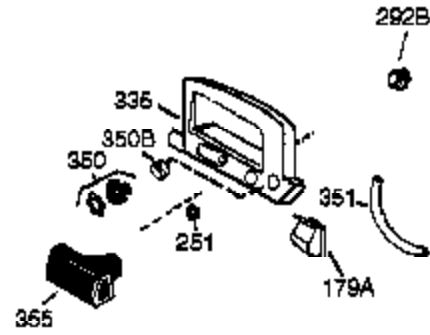

Engine Parts List #2

Ref #	Part Number	Qty	Description
151A	40016A	1	Intake Valve Seal
240	36190	1	Air Cleaner Body (Incl. 239 & 350)
243B	651041	1	Air Cleaner Stud
245	36046	1	Air Cleaner Filter
250	36191	1	Air Cleaner Cover
251	650928	2	Lock Nut, 1/4-20
251A	650933	1	Wing Nut, 1/4-20
260A	36188	1	Blower Housing
263A	37170	2	Starter Grill
347	650898A	1	Shroud Mtg Screw 10-32 X 27 X 32"
350	36045A	1	Primer
390	590739	1	Rewind Starter (NOTE: This engine could have been built with 590702 starter).