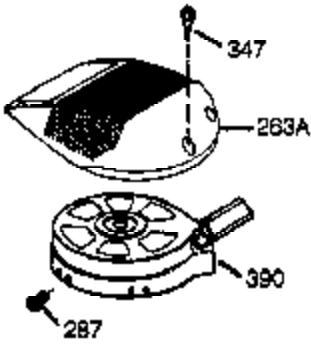

Engine Parts List #2

Ref #	Part Number	Qty	Description
151A	40016A	1	Intake Valve Seal
240	36190	1	Air Cleaner Body (Incl. 239 & 350)
243B	651041	1	Air Cleaner Stud
245	36046	1	Air Cleaner Filter
250	36191	1	Air Cleaner Cover
251	650928	2	Lock Nut, 1/4-20
251A	650933	1	Wing Nut, 1/4-20
260A	36188	1	Blower Housing
263A	37170	2	Starter Grill
347	650898A	1	Shroud Mtg Screw 10-32 X 27 X 32"
350	36045A	1	Primer
390	590739	1	Rewind Starter (NOTE: This engine could have been built with 590702 starter).