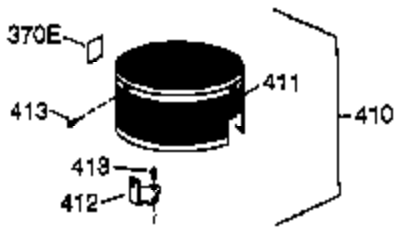

Engine Parts List #2

Ref #	Part Number	Qty	Description
151A	40016A	1	Intake Valve Seal
240	36190	1	Air Cleaner Body (Incl. 239 & 350)
243B	651041	1	Air Cleaner Stud
245	36046	1	Air Cleaner Filter
250	36191	1	Air Cleaner Cover
251	650928	2	Lock Nut, 1/4-20
251A	650933	1	Wing Nut, 1/4-20
260A	36188	1	Blower Housing
263A	37170	2	Starter Grill
347	650898A	1	Shroud Mtg Screw 10-32 X 27 X 32"
350	36045A	1	Primer
390	590739	1	Rewind Starter (NOTE: This engine could have been built with 590702 starter).