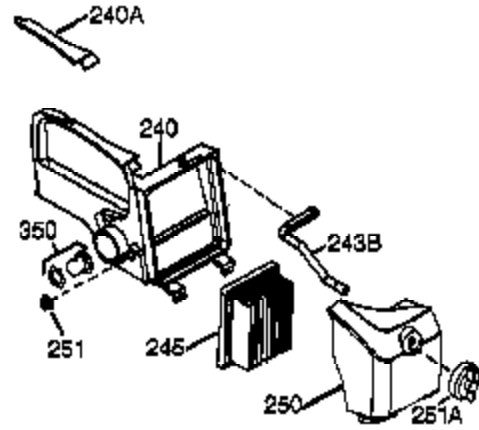

Engine Parts List #2

Ref #	Part Number	Qty	Description
151A	40016A	1	Intake Valve Seal
240	36190	1	Air Cleaner Body (Incl. 239 & 350)
243B	651041	1	Air Cleaner Stud
245	36046	1	Air Cleaner Filter
250	36191	1	Air Cleaner Cover
251	650928	2	Lock Nut, 1/4-20
251A	650933	1	Wing Nut, 1/4-20
260A	36188	1	Blower Housing
263A	37170	2	Starter Grill
347	650898A	1	Shroud Mtg Screw 10-32 X 27 X 32"
350	36045A	1	Primer
390	590739	1	Rewind Starter (NOTE: This engine could have been built with 590702 starter).