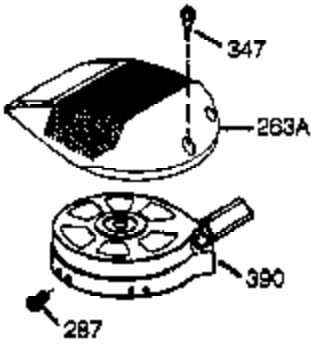

Ref #	Part Number	Qty	Description
151A	40016A	1	Intake Valve Seal
240	36044B	1	Air Cleaner Body (Incl.239,299 & 350)
245	36046	1	Air Cleaner Filter
250	36047	1	Air Cleaner Cover
251	650928	2	Lock Nut 1/4-20
287	650926	2	Screw, 8-32 x 21/64"
350	36045A	1	Primer
390	590732	1	Rewind Starter (NOTE: This engine could have been built with 590738 starter).