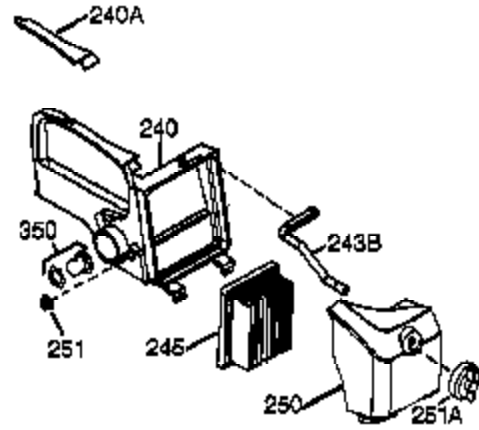

Ref #	Part Number	Qty	Description
151A	40016A	1	Intake Valve Seal
240	36044B	1	Air Cleaner Body (Incl.239,299 & 350)
245	36046	1	Air Cleaner Filter
250	36047	1	Air Cleaner Cover
251	650928	2	Lock Nut 1/4-20
287	650926	2	Screw, 8-32 x 21/64"
350	36045A	1	Primer
390	590732	1	Rewind Starter (NOTE: This engine could have been built with 590738 starter).