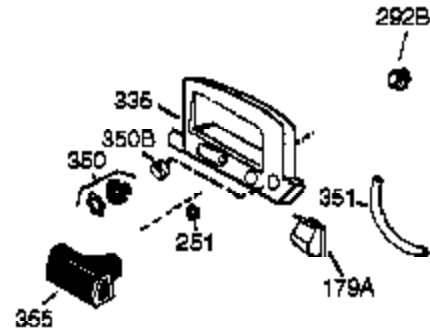

Ref #	Part Number	Qty	Description
151A	40016A	1	Intake Valve Seal
240	36044B	1	Air Cleaner Body (Incl.239,299 & 350)
245	36046	1	Air Cleaner Filter
250	36047	1	Air Cleaner Cover
251	650928	2	Lock Nut 1/4-20
287	650926	2	Screw, 8-32 x 21/64"
350	36045A	1	Primer
390	590732	1	Rewind Starter (NOTE: This engine could have been built with 590738 starter).