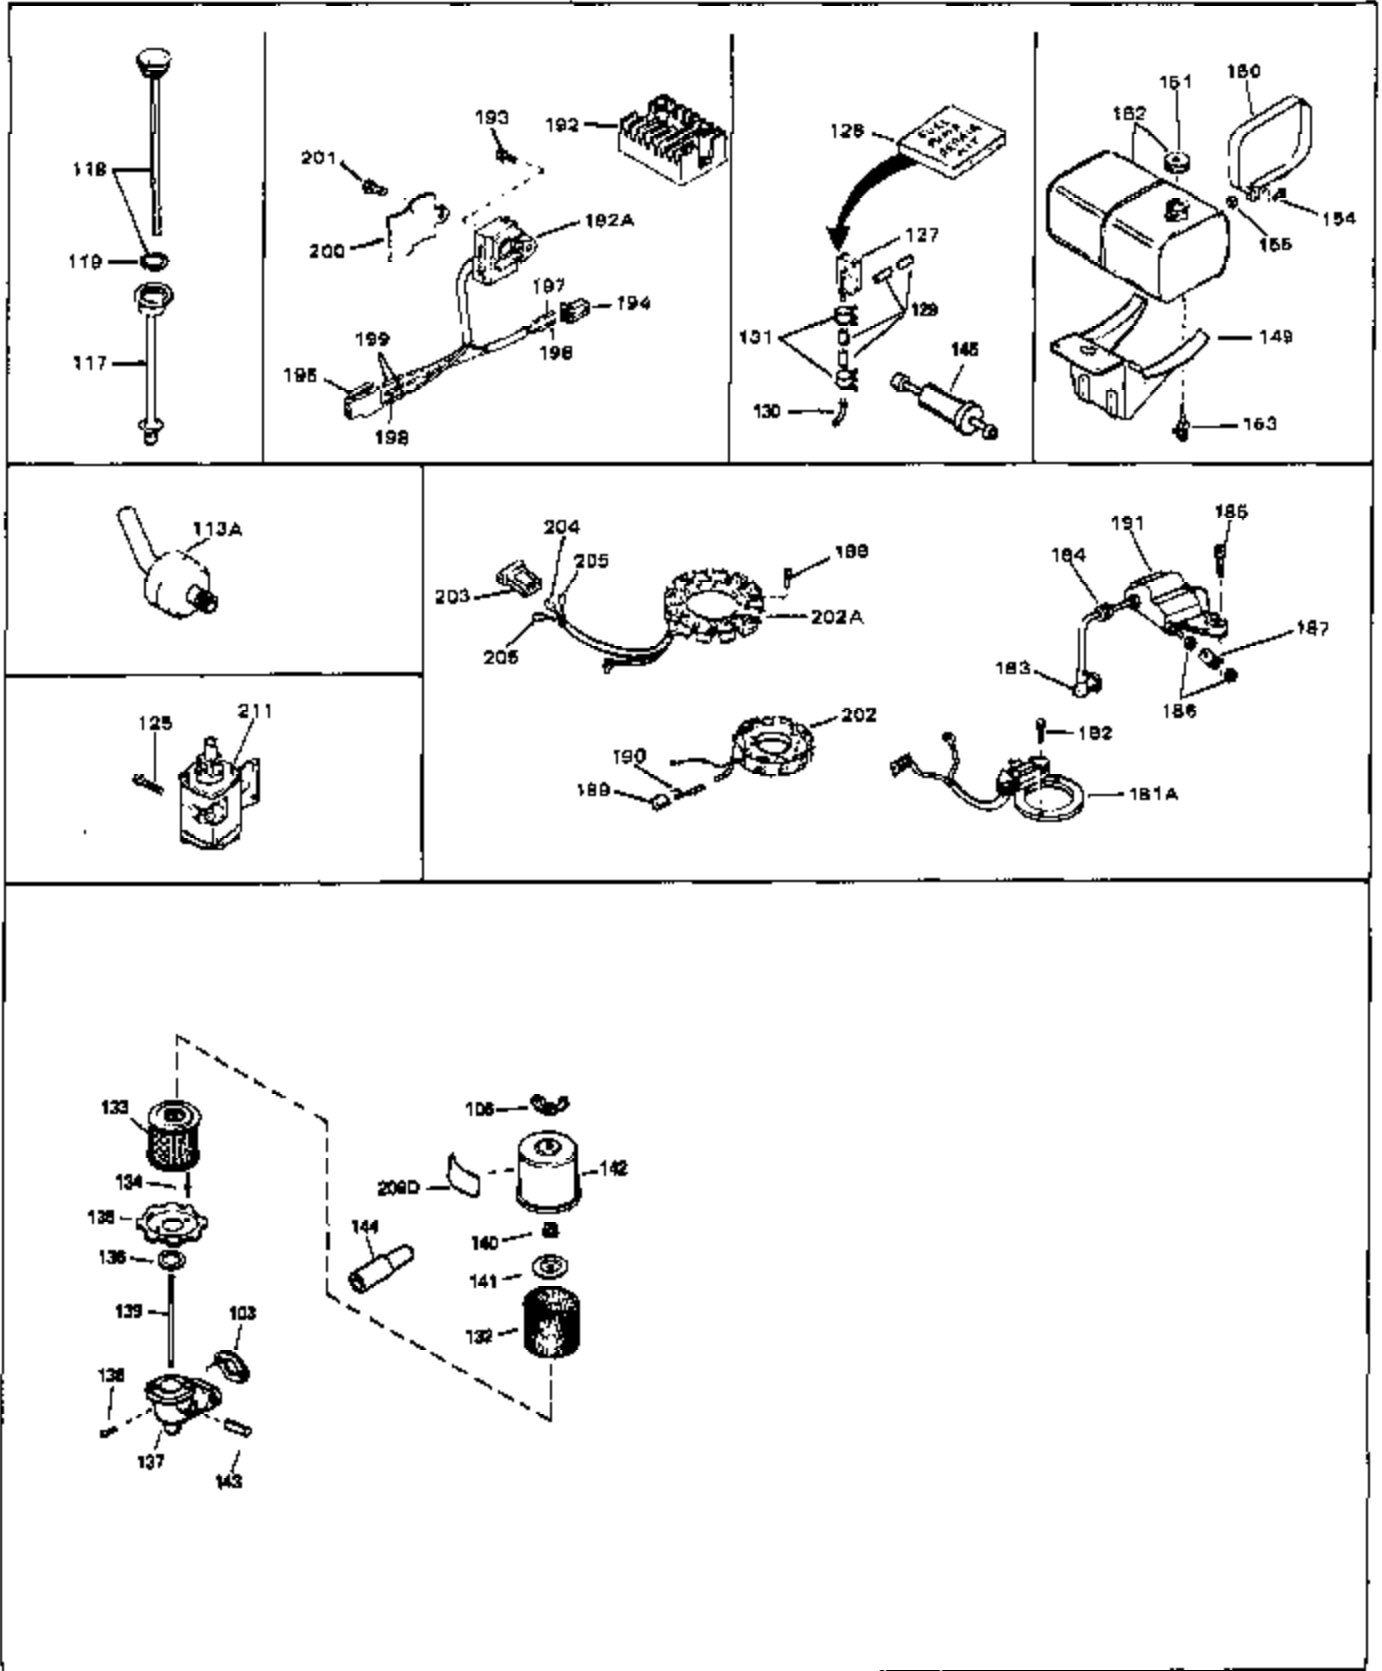

Engine Parts List #2

Ref #	Part Number	Qty	Description
103	27272	0	Gasket, Air cleaner
106	650513	0	Nut, Wing
125	792028	0	Screw, Hex hd. Sems, 5/16-18 x 7/8
127	33100	0	Fuel pump, Impulse
128	33010	0	Repair Kit, Impulse fuel pump
129	29774	0	Line, Fuel (Braided 8.25")
130	32958	0	Fitting, Fuel
131	26460	0	Clamp, Fuel line
151	34118	0	Cap, Fuel filler (Red Plastic) (Spurt
151	34210	0	Cap, Fuel filler (Red Plastic) (Spurt
183	610118	0	Cover, Spark plug
184	610750	0	Grommet, Lead wire
185	650661	0	Screw, Fil. hd. w/conical spring washer,
186	610408	0	Nut, Terminal
187	33356	0	Terminal, Ground
188	650416	0	Screw, Rd. hd. Sems, 10-32 x 1
189	610819	0	Connector, Pyramid
190	610922	0	Terminal
191	610748	0	Magneto, Solid State
192	610749	0	Regulator, Rectifier (10 Amp)
202	610747	0	Coil Assy., Alternator
211	32817	0	Motor, Starter (12 Volt)
211	33835	0	Motor, Starter (12 Volt)