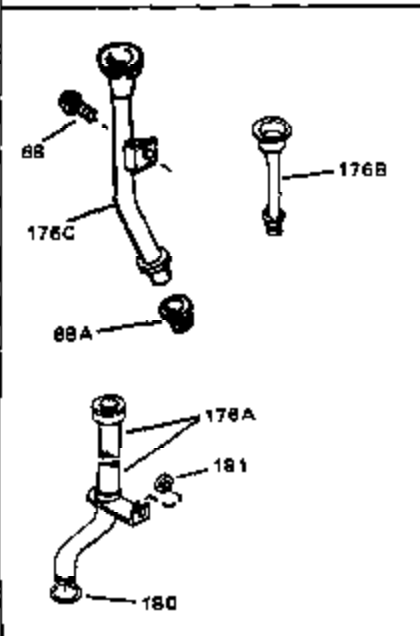

Engine Parts List #1

Ref #	Part Number	Qty	Description
164	32410	0	Knob, Speed control
165	27793	0	Clip, Conduit
166	28942	0	Screw
167	32264A	0	Control Assy., Speed
182	27625	0	Plug, Oil filler
183	29673	0	Gasket, Filler plug
219	650815	0	Washer, Belleville
220	8116	0	Nut
236A	34768	0	Decal, Name
236	34346	0	Decal, Instruction
239	631021	0	Inlet Needle, Seat & Clip Assy.
240	631101	0	Carburetor
249	33239	0	Gasket Set