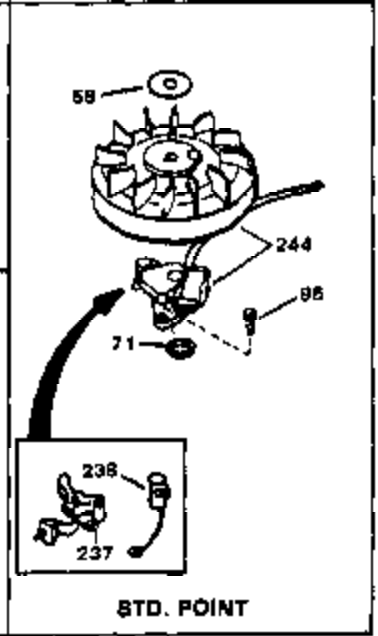

Engine Parts List #1

Ref #	Part Number	Qty	Description
164	32410	0	Knob, Speed control
165	27793	0	Clip, Conduit
166	28942	0	Screw
167	32264A	0	Control Assy., Speed
182	27625	0	Plug, Oil filler
183	29673	0	Gasket, Filler plug
219	650815	0	Washer, Belleville
220	8116	0	Nut
236A	34768	0	Decal, Name
236	34346	0	Decal, Instruction
239	631021	0	Inlet Needle, Seat & Clip Assy.
240	631101	0	Carburetor
249	33239	0	Gasket Set