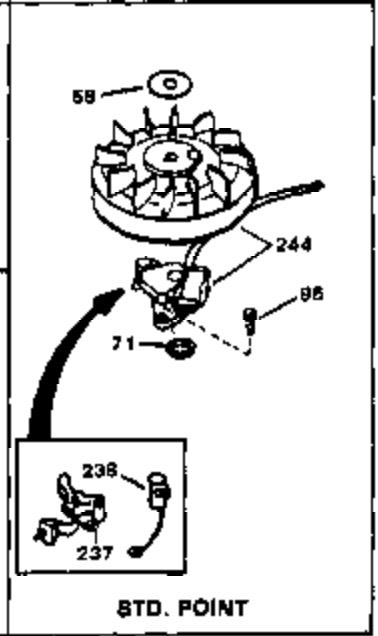

Ref #	Part Number	Qty	Description
58	650793	0	Washer, Flat
71	33876	0	Gasket, Stator
77	27656	0	Washer, Flat
95	650489	0	Screw
95	650516	0	Screw
107	28277	0	Washer, Flat
121	30063	0	Screw
121	30688	0	Screw, Hex hd. Sems, 1/4-20 x 1/2
176A	31568	0	Tube, Oil filler
180	30139	0	"O" Ring
181	26073	0	Washer, Connecting rod bolt
208	34067	0	Wire Assy., Alternator adapter (Two male
208	34068	0	Wire Assy., Alternator adapter (Two male
209	33018	0	Harness, Adapter
224B	33819	0	Screen & Cup Assy.
225	33817	0	Plug, Screen
237	30547A	0	Contact Assy., Breaker
238	30548B	0	Condenser
244	611040	0	Magneto, Tecumseh
246	29965	0	Motor, Starter (12 Volt)
246	32468A	0	Motor, Starter (12 Volt)
246	32468B	0	Motor, Starter (12 Volt)
246	33606	0	Motor, Starter (12 Volt)
247	32386	0	Starter Motor Kit (110-120 Volt)
247	32901	0	Starter Motor Kit (110-120 Volt)
247	33328	0	Starter Motor Kit (110-120 Volt)
247	33328A	0	Starter Motor Kit (110-120 Volt)
247	33328B	0	Starter Motor Kit (110-120 Volt)
247	33328C	0	Starter Motor Kit (110-120 Volt)
247	33518	0	Starter Motor Kit (110-120 Volt)
247	33518A	0	Starter Motor Kit (110-120 Volt)
247	33518B	0	Starter Motor Kit (110-120 Volt)
247	33518B	0	Starter Motor Kit (110-120 Volt)
248	30811A	0	Flywheel
248	611042	0	Flywheel (Std. Point) (V70 type letter D)
248	611085	0	Flywheel (Solid state ignition)