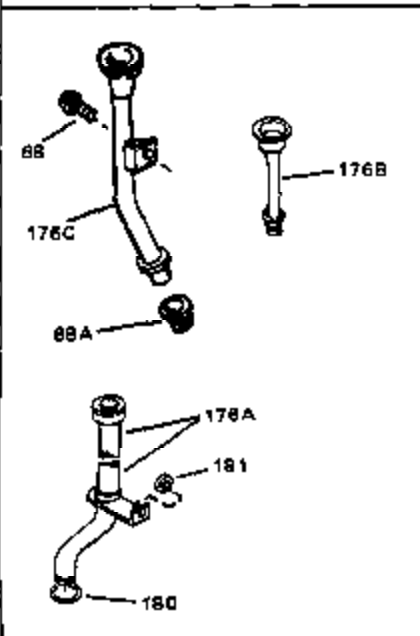

Ref #	Part Number	Qty	Description
58	650793	0	Washer, Flat
71	33876	0	Gasket, Stator
77	27656	0	Washer, Flat
95	650489	0	Screw
95	650516	0	Screw
107	28277	0	Washer, Flat
121	30063	0	Screw
121	30688	0	Screw, Hex hd. Sems, 1/4-20 x 1/2
176A	31568	0	Tube, Oil filler
180	30139	0	"O" Ring
181	26073	0	Washer, Connecting rod bolt
208	34067	0	Wire Assy., Alternator adapter (Two male
208	34068	0	Wire Assy., Alternator adapter (Two male
209	33018	0	Harness, Adapter
224B	33819	0	Screen & Cup Assy.
225	33817	0	Plug, Screen
237	30547A	0	Contact Assy., Breaker
238	30548B	0	Condenser
244	611040	0	Magneto, Tecumseh
246	29965	0	Motor, Starter (12 Volt)
246	32468A	0	Motor, Starter (12 Volt)
246	32468B	0	Motor, Starter (12 Volt)
246	33606	0	Motor, Starter (12 Volt)
247	32386	0	Starter Motor Kit (110-120 Volt)
247	32901	0	Starter Motor Kit (110-120 Volt)
247	33328	0	Starter Motor Kit (110-120 Volt)
247	33328A	0	Starter Motor Kit (110-120 Volt)
247	33328B	0	Starter Motor Kit (110-120 Volt)
247	33328C	0	Starter Motor Kit (110-120 Volt)
247	33518	0	Starter Motor Kit (110-120 Volt)
247	33518A	0	Starter Motor Kit (110-120 Volt)
247	33518B	0	Starter Motor Kit (110-120 Volt)
247	33518B	0	Starter Motor Kit (110-120 Volt)
248	30811A	0	Flywheel
248	611042	0	Flywheel (Std. Point) (V70 type letter D)
248	611085	0	Flywheel (Solid state ignition)