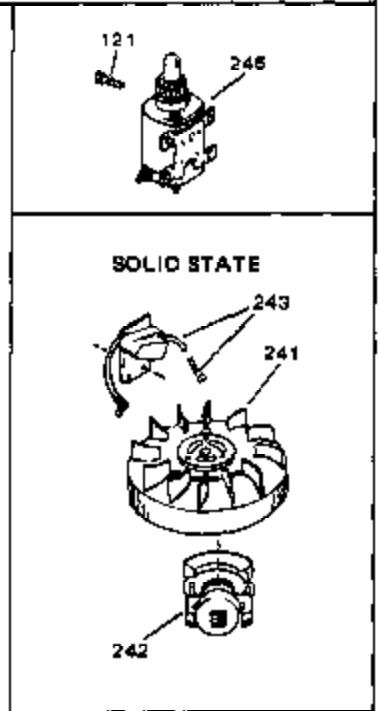

Ref #	Part Number	Qty	Description
58	650793	0	Washer, Flat
71	33876	0	Gasket, Stator
77	27656	0	Washer, Flat
95	650489	0	Screw
95	650516	0	Screw
107	28277	0	Washer, Flat
121	30063	0	Screw
121	30688	0	Screw, Hex hd. Sems, 1/4-20 x 1/2
176A	31568	0	Tube, Oil filler
180	30139	0	"O" Ring
181	26073	0	Washer, Connecting rod bolt
208	34067	0	Wire Assy., Alternator adapter (Two male
208	34068	0	Wire Assy., Alternator adapter (Two male
209	33018	0	Harness, Adapter
224B	33819	0	Screen & Cup Assy.
225	33817	0	Plug, Screen
237	30547A	0	Contact Assy., Breaker
238	30548B	0	Condenser
244	611040	0	Magneto, Tecumseh
246	29965	0	Motor, Starter (12 Volt)
246	32468A	0	Motor, Starter (12 Volt)
246	32468B	0	Motor, Starter (12 Volt)
246	33606	0	Motor, Starter (12 Volt)
247	32386	0	Starter Motor Kit (110-120 Volt)
247	32901	0	Starter Motor Kit (110-120 Volt)
247	33328	0	Starter Motor Kit (110-120 Volt)
247	33328A	0	Starter Motor Kit (110-120 Volt)
247	33328B	0	Starter Motor Kit (110-120 Volt)
247	33328C	0	Starter Motor Kit (110-120 Volt)
247	33518	0	Starter Motor Kit (110-120 Volt)
247	33518A	0	Starter Motor Kit (110-120 Volt)
247	33518B	0	Starter Motor Kit (110-120 Volt)
247	33518B	0	Starter Motor Kit (110-120 Volt)
248	30811A	0	Flywheel
248	611042	0	Flywheel (Std. Point) (V70 type letter D)
248	611085	0	Flywheel (Solid state ignition)