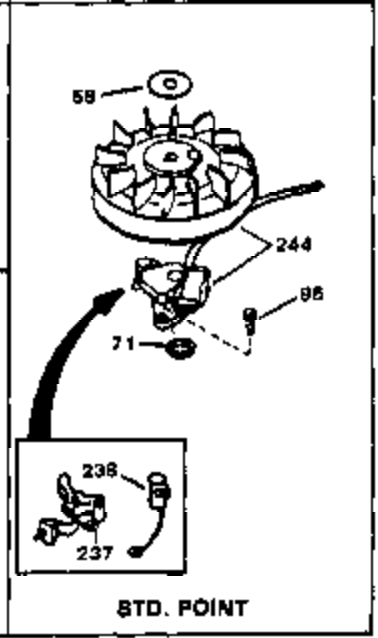

Engine Parts List #2

Ref #	Part Number	Qty	Description
58	650793	0	Washer, Flat
71	33876	0	Gasket, Stator
77	27656	0	Washer, Flat
95	650489	0	Screw
95	650516	0	Screw
107	28277	0	Washer, Flat
121	30063	0	Screw
121	30688	0	Screw, Hex hd. Sems, 1/4-20 x 1/2
176A	31568	0	Tube, Oil filler
180	30139	0	"O" Ring
181	26073	0	Washer, Connecting rod bolt
208	34067	0	Wire Assy., Alternator adapter (Two male
208	34068	0	Wire Assy., Alternator adapter (Two male
209	33018	0	Harness, Adapter
224B	33819	0	Screen & Cup Assy.
225	33817	0	Plug, Screen
237	30547A	0	Contact Assy., Breaker
238	610767A	0	Condenser
244	610984	0	Magneto, Tecumseh Alternator (w/ring gear)
246	29965	0	Motor, Starter (12 Volt)
246	32468A	0	Motor, Starter (12 Volt)
246	32468B	0	Motor, Starter (12 Volt)
246	33606	0	Motor, Starter (12 Volt)
247	32386	0	Starter Motor Kit (110-120 Volt)
247	32901	0	Starter Motor Kit (110-120 Volt)
247	33328	0	Starter Motor Kit (110-120 Volt)
247	33328A	0	Starter Motor Kit (110-120 Volt)
247	33328B	0	Starter Motor Kit (110-120 Volt)
247	33328C	0	Starter Motor Kit (110-120 Volt)
247	33518	0	Starter Motor Kit (110-120 Volt)
247	33518A	0	Starter Motor Kit (110-120 Volt)
247	33518B	0	Starter Motor Kit (110-120 Volt)
247	33518B	0	Starter Motor Kit (110-120 Volt)
248	30811A	0	Flywheel
248	611042	0	Flywheel (Std. Point) (V70 type letter D)
248	611085	0	Flywheel (Solid state ignition)