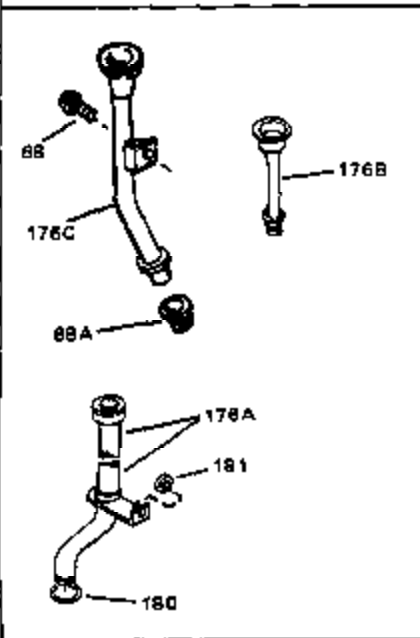

Engine Parts List #2

Ref #	Part Number	Qty	Description
58	650793	0	Washer, Flat
71	33876	0	Gasket, Stator
77	27656	0	Washer, Flat
95	650489	0	Screw
95	650516	0	Screw
107	28277	0	Washer, Flat
121	30063	0	Screw
121	30688	0	Screw, Hex hd. Sems, 1/4-20 x 1/2
176A	31568	0	Tube, Oil filler
180	30139	0	"O" Ring
181	26073	0	Washer, Connecting rod bolt
208	34067	0	Wire Assy., Alternator adapter (Two male
208	34068	0	Wire Assy., Alternator adapter (Two male
209	33018	0	Harness, Adapter
224B	33819	0	Screen & Cup Assy.
225	33817	0	Plug, Screen
237	30547A	0	Contact Assy., Breaker
238	610767A	0	Condenser
244	610984	0	Magneto, Tecumseh Alternator (w/ring gear)
246	29965	0	Motor, Starter (12 Volt)
246	32468A	0	Motor, Starter (12 Volt)
246	32468B	0	Motor, Starter (12 Volt)
246	33606	0	Motor, Starter (12 Volt)
247	32386	0	Starter Motor Kit (110-120 Volt)
247	32901	0	Starter Motor Kit (110-120 Volt)
247	33328	0	Starter Motor Kit (110-120 Volt)
247	33328A	0	Starter Motor Kit (110-120 Volt)
247	33328B	0	Starter Motor Kit (110-120 Volt)
247	33328C	0	Starter Motor Kit (110-120 Volt)
247	33518	0	Starter Motor Kit (110-120 Volt)
247	33518A	0	Starter Motor Kit (110-120 Volt)
247	33518B	0	Starter Motor Kit (110-120 Volt)
247	33518B	0	Starter Motor Kit (110-120 Volt)
248	30811A	0	Flywheel
248	611042	0	Flywheel (Std. Point) (V70 type letter D)
248	611085	0	Flywheel (Solid state ignition)