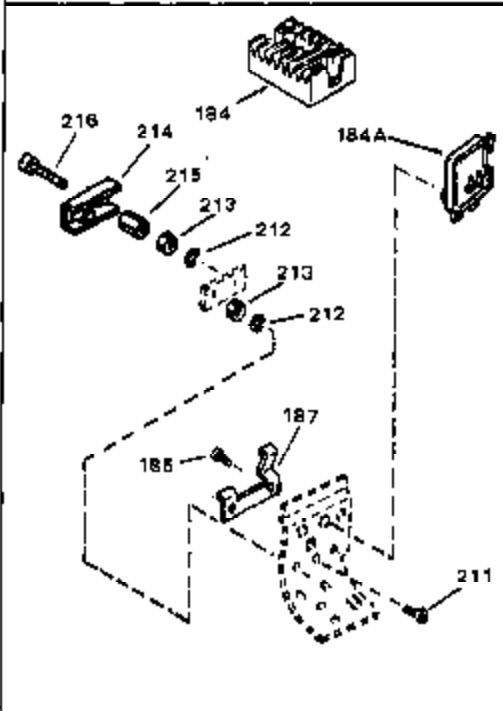

Engine Parts List #2

Ref #	Part Number	Qty	Description
58	650793	0	Washer, Flat
71	33876	0	Gasket, Stator
77	27656	0	Washer, Flat
95	650489	0	Screw
95	650516	0	Screw
107	28277	0	Washer, Flat
121	30063	0	Screw
121	30688	0	Screw, Hex hd. Sems, 1/4-20 x 1/2
176A	31568	0	Tube, Oil filler
180	30139	0	"O" Ring
181	26073	0	Washer, Connecting rod bolt
208	34067	0	Wire Assy., Alternator adapter (Two male
208	34068	0	Wire Assy., Alternator adapter (Two male
209	33018	0	Harness, Adapter
224B	33819	0	Screen & Cup Assy.
225	33817	0	Plug, Screen
237	30547A	0	Contact Assy., Breaker
238	610767A	0	Condenser
244	610984	0	Magneto, Tecumseh Alternator (w/ring gear)
246	29965	0	Motor, Starter (12 Volt)
246	32468A	0	Motor, Starter (12 Volt)
246	32468B	0	Motor, Starter (12 Volt)
246	33606	0	Motor, Starter (12 Volt)
247	32386	0	Starter Motor Kit (110-120 Volt)
247	32901	0	Starter Motor Kit (110-120 Volt)
247	33328	0	Starter Motor Kit (110-120 Volt)
247	33328A	0	Starter Motor Kit (110-120 Volt)
247	33328B	0	Starter Motor Kit (110-120 Volt)
247	33328C	0	Starter Motor Kit (110-120 Volt)
247	33518	0	Starter Motor Kit (110-120 Volt)
247	33518A	0	Starter Motor Kit (110-120 Volt)
247	33518B	0	Starter Motor Kit (110-120 Volt)
247	33518B	0	Starter Motor Kit (110-120 Volt)
248	30811A	0	Flywheel
248	611042	0	Flywheel (Std. Point) (V70 type letter D)
248	611085	0	Flywheel (Solid state ignition)