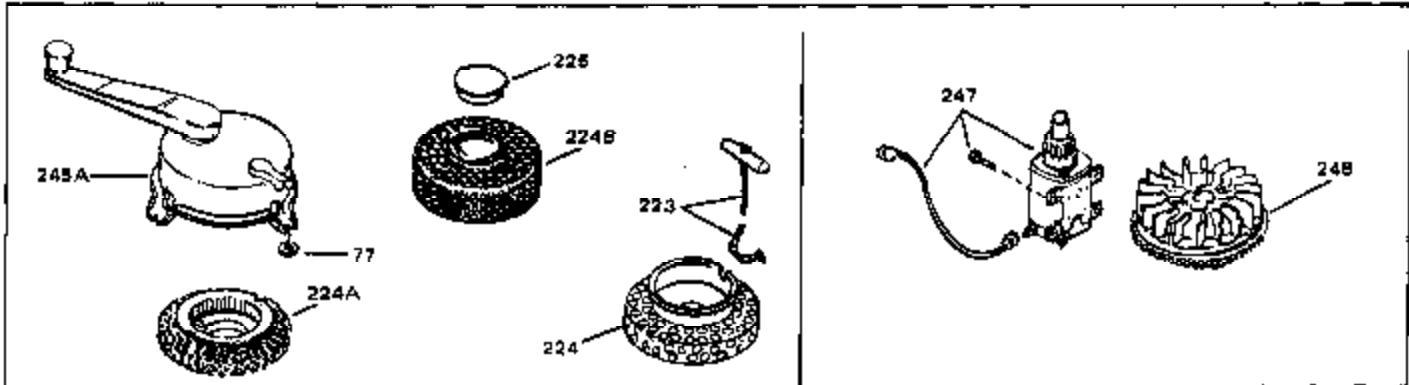

Ref #	Part Number	Qty	Description
167	32181A	0	Control Assy., Speed
174	29985	0	"O" Ring
175	31569A	0	Dipstick, Oil
219	650815	0	Washer, Belleville
220	8116	0	Nut
236B	31752	0	Decal, Air cleaner
236A	34768	0	Decal, Name
236A	550223	0	Decal, Name
236	34346	0	Decal, Instruction
239	631021	0	Inlet Needle, Seat & Clip Assy.
240	631447	0	Carburetor
249	33239	0	Gasket Set