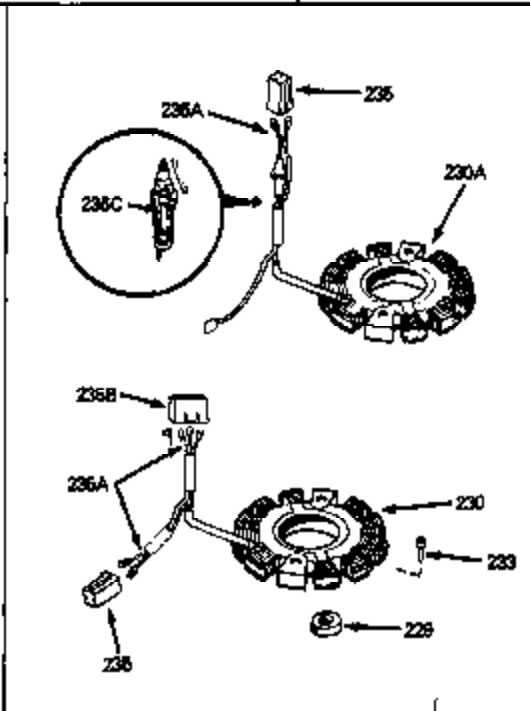

Ref #	Part Number	Qty	Description
167	32181A	0	Control Assy., Speed
174	29985	0	"O" Ring
175	31569A	0	Dipstick, Oil
219	650815	0	Washer, Belleville
220	8116	0	Nut
236B	31752	0	Decal, Air cleaner
236A	34768	0	Decal, Name
236A	550223	0	Decal, Name
236	34346	0	Decal, Instruction
239	631021	0	Inlet Needle, Seat & Clip Assy.
240	631447	0	Carburetor
249	33239	0	Gasket Set