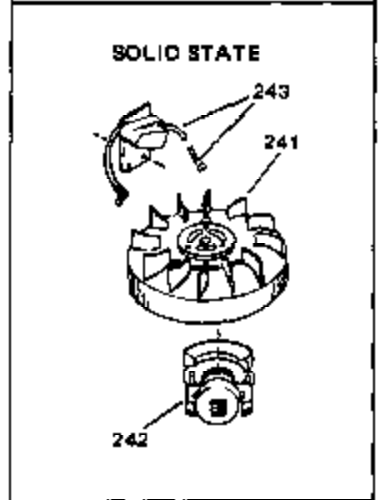

Engine Parts List #2

Ref #	Part Number	Qty	Description
58	650793	0	Washer, Flat
71	33876	0	Gasket, Stator
77	27656	0	Washer, Flat
95	650489	0	Screw
95	650516	0	Screw
107	28277	0	Washer, Flat
121	30063	0	Screw
121	30688	0	Screw, Hex hd. Sems, 1/4-20 x 1/2
176A	31568	0	Tube, Oil filler
180	30139	0	"O" Ring
181	26073	0	Washer, Connecting rod bolt
208	34067	0	Wire Assy., Alternator adapter (Two male
208	34068	0	Wire Assy., Alternator adapter (Two male
209	33018	0	Harness, Adapter
224B	33819	0	Screen & Cup Assy.
225	33817	0	Plug, Screen
237	30547A	0	Contact Assy., Breaker
238	610767A	0	Condenser
244	610984	0	Magneto, Tecumseh Alternator (w/ring gear)
246	29965	0	Motor, Starter (12 Volt)
246	32468A	0	Motor, Starter (12 Volt)
246	32468B	0	Motor, Starter (12 Volt)
246	33606	0	Motor, Starter (12 Volt)
247	32386	0	Starter Motor Kit (110-120 Volt)
247	32901	0	Starter Motor Kit (110-120 Volt)
247	33328	0	Starter Motor Kit (110-120 Volt)
247	33328A	0	Starter Motor Kit (110-120 Volt)
247	33328B	0	Starter Motor Kit (110-120 Volt)
247	33328C	0	Starter Motor Kit (110-120 Volt)
247	33518	0	Starter Motor Kit (110-120 Volt)
247	33518A	0	Starter Motor Kit (110-120 Volt)
247	33518B	0	Starter Motor Kit (110-120 Volt)
247	33518B	0	Starter Motor Kit (110-120 Volt)
248	30811A	0	Flywheel
248	611042	0	Flywheel (Std. Point) (V70 type letter D)
248	611085	0	Flywheel (Solid state ignition)