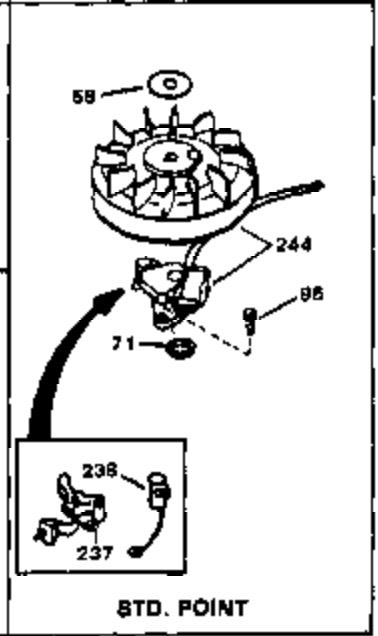

Ref #	Part Number	Qty	Description
165	27793	0	Clip, Conduit
166	28942	0	Screw
167	31520A	0	Control Assy., Speed
174	29673	0	Gasket, Filler plug
175	29760	0	Dipstick, Oil
176	29759	0	Tube, Oil filler (Metal)
178	28749	0	Screw, Phil. Rd. hd., w/neoprene washer,
179	28747	0	Gasket, Oil filler tube
183	29673	0	Gasket, Filler plug
188	30747	0	Clip, Shorting
189	650890	0	Lockwasher, Shakeproof 5/16
219	650815	0	Washer, Belleville
220	8116	0	Nut
236	34346	0	Decal, Instruction
236D	34434	0	Decal, Speed control
236A	34768	0	Decal, Name
236A	550223	0	Decal, Name
239	631021	0	Inlet Needle, Seat & Clip Assy.
240	631634	0	Carburetor
249	33239	0	Gasket Set