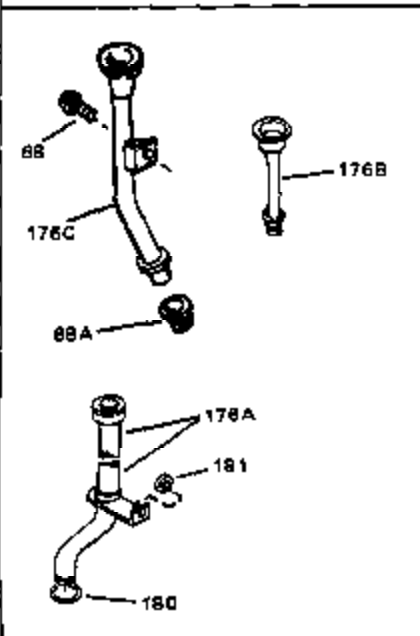

Ref #	Part Number	Qty	Description
165	27793	0	Clip, Conduit
166	28942	0	Screw
167	31520A	0	Control Assy., Speed
174	29673	0	Gasket, Filler plug
175	29760	0	Dipstick, Oil
176	29759	0	Tube, Oil filler (Metal)
178	28749	0	Screw, Phil. Rd. hd., w/neoprene washer,
179	28747	0	Gasket, Oil filler tube
183	29673	0	Gasket, Filler plug
188	30747	0	Clip, Shorting
189	650890	0	Lockwasher, Shakeproof 5/16
219	650815	0	Washer, Belleville
220	8116	0	Nut
236	34346	0	Decal, Instruction
236D	34434	0	Decal, Speed control
236A	34768	0	Decal, Name
236A	550223	0	Decal, Name
239	631021	0	Inlet Needle, Seat & Clip Assy.
240	631634	0	Carburetor
249	33239	0	Gasket Set