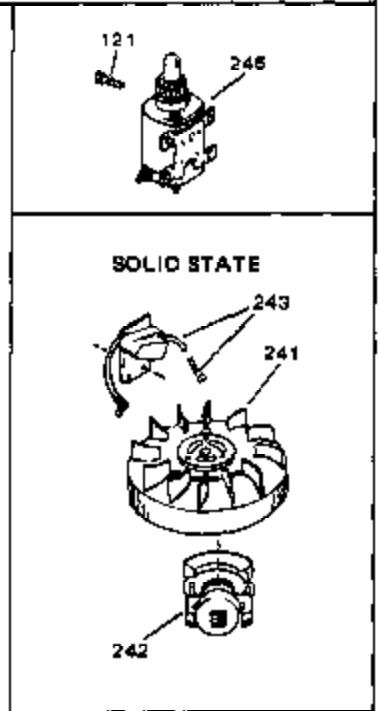

Ref #	Part Number	Qty	Description
165	27793	0	Clip, Conduit
166	28942	0	Screw
167	31520A	0	Control Assy., Speed
174	29673	0	Gasket, Filler plug
175	29760	0	Dipstick, Oil
176	29759	0	Tube, Oil filler (Metal)
178	28749	0	Screw, Phil. Rd. hd., w/neoprene washer,
179	28747	0	Gasket, Oil filler tube
183	29673	0	Gasket, Filler plug
188	30747	0	Clip, Shorting
189	650890	0	Lockwasher, Shakeproof 5/16
219	650815	0	Washer, Belleville
220	8116	0	Nut
236	34346	0	Decal, Instruction
236D	34434	0	Decal, Speed control
236A	34768	0	Decal, Name
236A	550223	0	Decal, Name
239	631021	0	Inlet Needle, Seat & Clip Assy.
240	631634	0	Carburetor
249	33239	0	Gasket Set