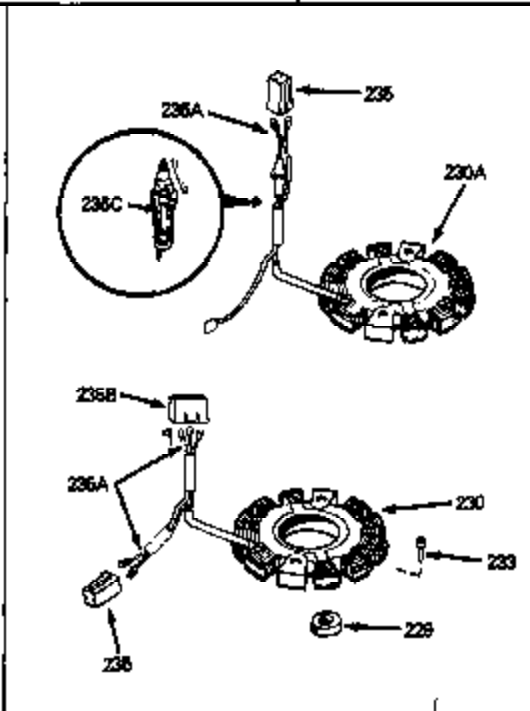

Ref #	Part Number	Qty	Description
163	30200	0	Screw
164	32410	0	Knob, Speed control
165	27793	0	Clip, Conduit
166	28942	0	Screw
167	32181A	0	Control Assy., Speed
182	27625	0	Plug, Oil filler
183	29673	0	Gasket, Filler plug
219	650815	0	Washer, Belleville
220	8116	0	Nut
221	32125	0	Cup, Starter
222	590417	0	Screen, Starter cup
236A	34768	0	Decal, Name
236A	550223	0	Decal, Name
236	34346	0	Decal, Instruction
236B	31752	0	Decal, Air cleaner
239	631021	0	Inlet Needle, Seat & Clip Assy.
240	631458	0	Carburetor
245	590420	0	Starter, Rewind
249	33239	0	Gasket Set