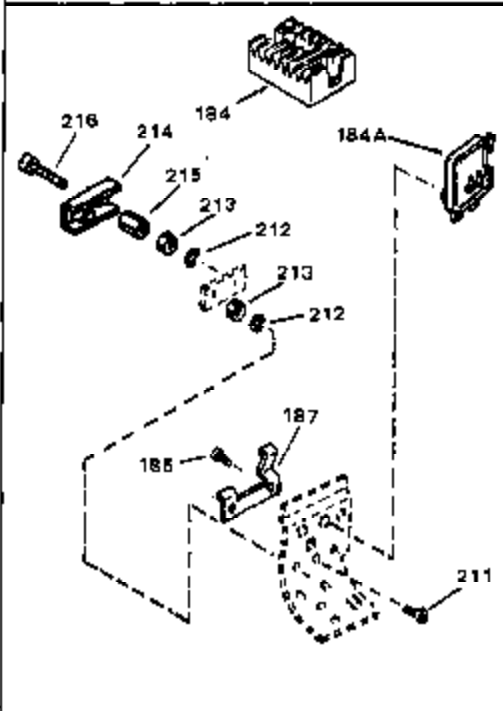

Ref #	Part Number	Qty	Description
163	30200	0	Screw
164	32410	0	Knob, Speed control
165	27793	0	Clip, Conduit
166	28942	0	Screw
167	32181A	0	Control Assy., Speed
182	27625	0	Plug, Oil filler
183	29673	0	Gasket, Filler plug
219	650815	0	Washer, Belleville
220	8116	0	Nut
221	32125	0	Cup, Starter
222	590417	0	Screen, Starter cup
236A	34768	0	Decal, Name
236A	550223	0	Decal, Name
236	34346	0	Decal, Instruction
236B	31752	0	Decal, Air cleaner
239	631021	0	Inlet Needle, Seat & Clip Assy.
240	631458	0	Carburetor
245	590420	0	Starter, Rewind
249	33239	0	Gasket Set