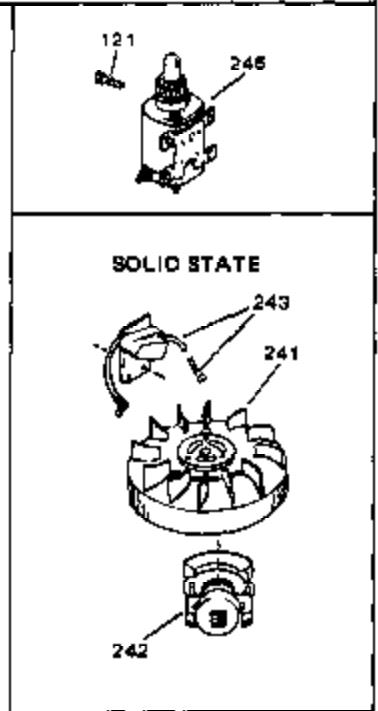

Ref #	Part Number	Qty	Description
163	30200	0	Screw
164	32410	0	Knob, Speed control
165	27793	0	Clip, Conduit
166	28942	0	Screw
167	32181A	0	Control Assy., Speed
182	27625	0	Plug, Oil filler
183	29673	0	Gasket, Filler plug
219	650815	0	Washer, Belleville
220	8116	0	Nut
221	32125	0	Cup, Starter
222	590417	0	Screen, Starter cup
236A	34768	0	Decal, Name
236A	550223	0	Decal, Name
236	34346	0	Decal, Instruction
236B	31752	0	Decal, Air cleaner
239	631021	0	Inlet Needle, Seat & Clip Assy.
240	631458	0	Carburetor
245	590420	0	Starter, Rewind
249	33239	0	Gasket Set