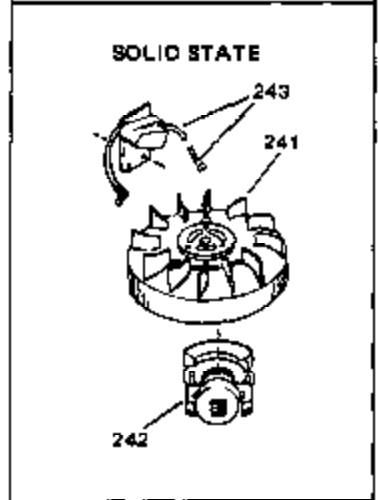

Engine Parts List #2

Ref #	Part Number	Qty	Description
77	27656	0	Washer, Flat
95	650489	0	Screw
95	650516	0	Screw
100	30700	0	Yoke, Governor
101	650494	0	Screw
105A	32349	0	Rod, Governor
107	28277	0	Washer, Flat
121	30063	0	Screw
121	30688	0	Screw, Hex hd. Sems, 1/4-20 x 1/2
185	650735	0	Screw
187	32765	0	Clamp, Blower housing extension
209	33018	0	Harness, Adapter
241	610806	0	Flywheel
242	610759	0	Magneto (Solid state)
243	610783	0	Transformer (Solid state)
246	29965	0	Motor, Starter (12 Volt)
246	32468A	0	Motor, Starter (12 Volt)
246	32468B	0	Motor, Starter (12 Volt)
246	33606	0	Motor, Starter (12 Volt)
247	32386	0	Starter Motor Kit (110-120 Volt)
247	32901	0	Starter Motor Kit (110-120 Volt)
247	33328	0	Starter Motor Kit (110-120 Volt)
247	33328A	0	Starter Motor Kit (110-120 Volt)
247	33328B	0	Starter Motor Kit (110-120 Volt)
247	33328C	0	Starter Motor Kit (110-120 Volt)
247	33518	0	Starter Motor Kit (110-120 Volt)
247	33518A	0	Starter Motor Kit (110-120 Volt)
247	33518B	0	Starter Motor Kit (110-120 Volt)
247	33518B	0	Starter Motor Kit (110-120 Volt)
248	30811A	0	Flywheel
248	611042	0	Flywheel (Std. Point) (V70 type letter D)
248	611085	0	Flywheel (Solid state ignition)