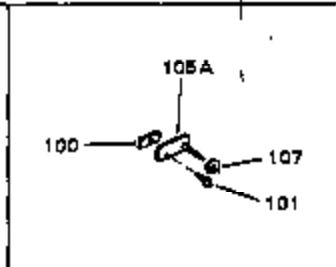

Engine Parts List #2

Ref #	Part Number	Qty	Description
77	27656	0	Washer, Flat
95	650489	0	Screw
95	650516	0	Screw
100	30700	0	Yoke, Governor
101	650494	0	Screw
105A	32349	0	Rod, Governor
107	28277	0	Washer, Flat
121	30063	0	Screw
121	30688	0	Screw, Hex hd. Sems, 1/4-20 x 1/2
185	650735	0	Screw
187	32765	0	Clamp, Blower housing extension
209	33018	0	Harness, Adapter
241	610806	0	Flywheel
242	610759	0	Magneto (Solid state)
243	610783	0	Transformer (Solid state)
246	29965	0	Motor, Starter (12 Volt)
246	32468A	0	Motor, Starter (12 Volt)
246	32468B	0	Motor, Starter (12 Volt)
246	33606	0	Motor, Starter (12 Volt)
247	32386	0	Starter Motor Kit (110-120 Volt)
247	32901	0	Starter Motor Kit (110-120 Volt)
247	33328	0	Starter Motor Kit (110-120 Volt)
247	33328A	0	Starter Motor Kit (110-120 Volt)
247	33328B	0	Starter Motor Kit (110-120 Volt)
247	33328C	0	Starter Motor Kit (110-120 Volt)
247	33518	0	Starter Motor Kit (110-120 Volt)
247	33518A	0	Starter Motor Kit (110-120 Volt)
247	33518B	0	Starter Motor Kit (110-120 Volt)
247	33518B	0	Starter Motor Kit (110-120 Volt)
248	30811A	0	Flywheel
248	611042	0	Flywheel (Std. Point) (V70 type letter D)
248	611085	0	Flywheel (Solid state ignition)