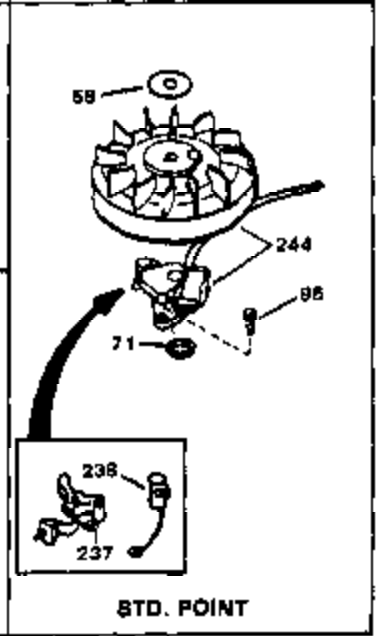

Engine Parts List #2

Ref #	Part Number	Qty	Description
77	27656	0	Washer, Flat
95	650489	0	Screw
95	650516	0	Screw
100	30700	0	Yoke, Governor
101	650494	0	Screw
105A	32349	0	Rod, Governor
107	28277	0	Washer, Flat
121	30063	0	Screw
121	30688	0	Screw, Hex hd. Sems, 1/4-20 x 1/2
185	650735	0	Screw
187	32765	0	Clamp, Blower housing extension
209	33018	0	Harness, Adapter
241	610806	0	Flywheel
242	610759	0	Magneto (Solid state)
243	610783	0	Transformer (Solid state)
246	29965	0	Motor, Starter (12 Volt)
246	32468A	0	Motor, Starter (12 Volt)
246	32468B	0	Motor, Starter (12 Volt)
246	33606	0	Motor, Starter (12 Volt)
247	32386	0	Starter Motor Kit (110-120 Volt)
247	32901	0	Starter Motor Kit (110-120 Volt)
247	33328	0	Starter Motor Kit (110-120 Volt)
247	33328A	0	Starter Motor Kit (110-120 Volt)
247	33328B	0	Starter Motor Kit (110-120 Volt)
247	33328C	0	Starter Motor Kit (110-120 Volt)
247	33518	0	Starter Motor Kit (110-120 Volt)
247	33518A	0	Starter Motor Kit (110-120 Volt)
247	33518B	0	Starter Motor Kit (110-120 Volt)
247	33518B	0	Starter Motor Kit (110-120 Volt)
248	30811A	0	Flywheel
248	611042	0	Flywheel (Std. Point) (V70 type letter D)
248	611085	0	Flywheel (Solid state ignition)