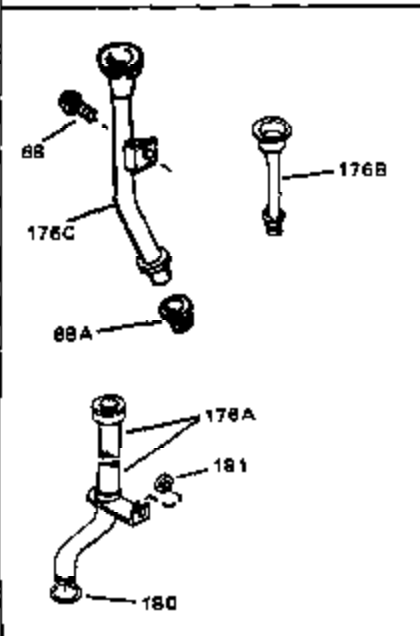

Engine Parts List #2

Ref #	Part Number	Qty	Description
77	27656	0	Washer, Flat
95	650489	0	Screw
95	650516	0	Screw
100	30700	0	Yoke, Governor
101	650494	0	Screw
105A	32349	0	Rod, Governor
107	28277	0	Washer, Flat
121	30063	0	Screw
121	30688	0	Screw, Hex hd. Sems, 1/4-20 x 1/2
185	650735	0	Screw
187	32765	0	Clamp, Blower housing extension
209	33018	0	Harness, Adapter
241	610806	0	Flywheel
242	610759	0	Magneto (Solid state)
243	610783	0	Transformer (Solid state)
246	29965	0	Motor, Starter (12 Volt)
246	32468A	0	Motor, Starter (12 Volt)
246	32468B	0	Motor, Starter (12 Volt)
246	33606	0	Motor, Starter (12 Volt)
247	32386	0	Starter Motor Kit (110-120 Volt)
247	32901	0	Starter Motor Kit (110-120 Volt)
247	33328	0	Starter Motor Kit (110-120 Volt)
247	33328A	0	Starter Motor Kit (110-120 Volt)
247	33328B	0	Starter Motor Kit (110-120 Volt)
247	33328C	0	Starter Motor Kit (110-120 Volt)
247	33518	0	Starter Motor Kit (110-120 Volt)
247	33518A	0	Starter Motor Kit (110-120 Volt)
247	33518B	0	Starter Motor Kit (110-120 Volt)
247	33518B	0	Starter Motor Kit (110-120 Volt)
248	30811A	0	Flywheel
248	611042	0	Flywheel (Std. Point) (V70 type letter D)
248	611085	0	Flywheel (Solid state ignition)