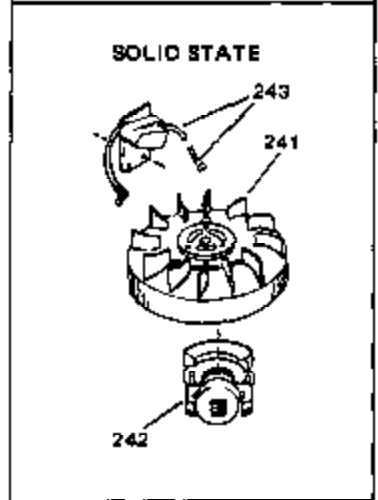

Engine Parts List #1

Ref #	Part Number	Qty	Description
164	32410	0	Knob, Speed control
165	27793	0	Clip, Conduit
166	28942	0	Screw
167	32181A	0	Control Assy., Speed
182	27625	0	Plug, Oil filler
183	29673	0	Gasket, Filler plug
219	650815	0	Washer, Belleville
220	8116	0	Nut
221	32125	0	Cup, Starter
222	590417	0	Screen, Starter cup
236A	550223	0	Decal, Name
236	34346	0	Decal, Instruction
236B	31752	0	Decal, Air cleaner
239	631021	0	Inlet Needle, Seat & Clip Assy.
240	631449	0	Carburetor
245	590420	0	Starter, Rewind
249	33239	0	Gasket Set