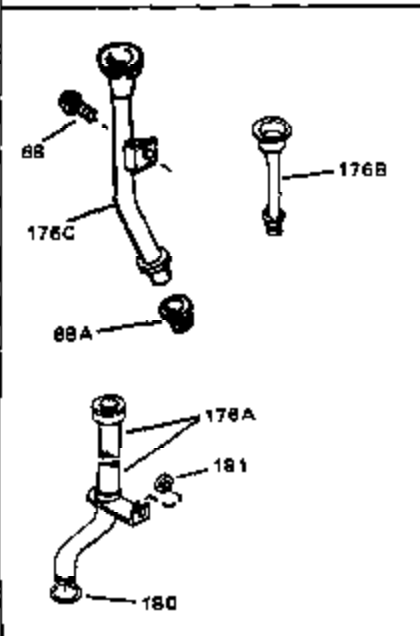

Engine Parts List #1

Ref #	Part Number	Qty	Description
164	32410	0	Knob, Speed control
165	27793	0	Clip, Conduit
166	28942	0	Screw
167	32181A	0	Control Assy., Speed
182	27625	0	Plug, Oil filler
183	29673	0	Gasket, Filler plug
219	650815	0	Washer, Belleville
220	8116	0	Nut
221	32125	0	Cup, Starter
222	590417	0	Screen, Starter cup
236A	550223	0	Decal, Name
236	34346	0	Decal, Instruction
236B	31752	0	Decal, Air cleaner
239	631021	0	Inlet Needle, Seat & Clip Assy.
240	631449	0	Carburetor
245	590420	0	Starter, Rewind
249	33239	0	Gasket Set