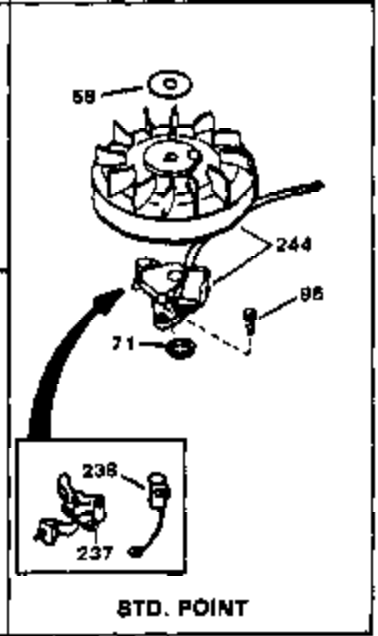

Engine Parts List #1

Ref #	Part Number	Qty	Description
164	32410	0	Knob, Speed control
165	27793	0	Clip, Conduit
166	28942	0	Screw
167	32181A	0	Control Assy., Speed
182	27625	0	Plug, Oil filler
183	29673	0	Gasket, Filler plug
219	650815	0	Washer, Belleville
220	8116	0	Nut
221	32125	0	Cup, Starter
222	590417	0	Screen, Starter cup
236A	550223	0	Decal, Name
236	34346	0	Decal, Instruction
236B	31752	0	Decal, Air cleaner
239	631021	0	Inlet Needle, Seat & Clip Assy.
240	631449	0	Carburetor
245	590420	0	Starter, Rewind
249	33239	0	Gasket Set