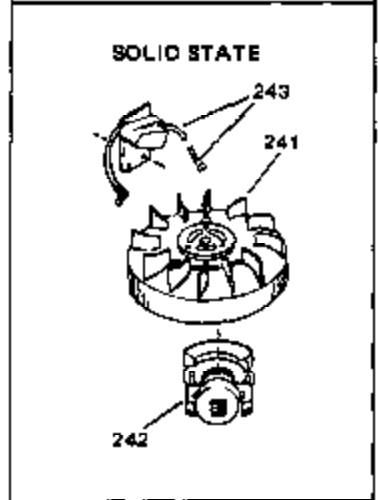

Engine Parts List #1

Ref #	Part Number	Qty	Description
165	27793	0	Clip, Conduit
166	28942	0	Screw
167	32264A	0	Control Assy., Speed
174	29673	0	Gasket, Filler plug
175	29760	0	Dipstick, Oil
176	29759	0	Tube, Oil filler (Metal)
178	28749	0	Screw, Phil. Rd. hd., w/neoprene washer,
179	28747	0	Gasket, Oil filler tube
219	650815	0	Washer, Belleville
220	8116	0	Nut
236	34346	0	Decal, Instruction
236D	34434	0	Decal, Speed control
236C	32676	0	Decal, Solid state
236A	550223	0	Decal, Name
239	631021	0	Inlet Needle, Seat & Clip Assy.
240	631449	0	Carburetor
249	33239	0	Gasket Set