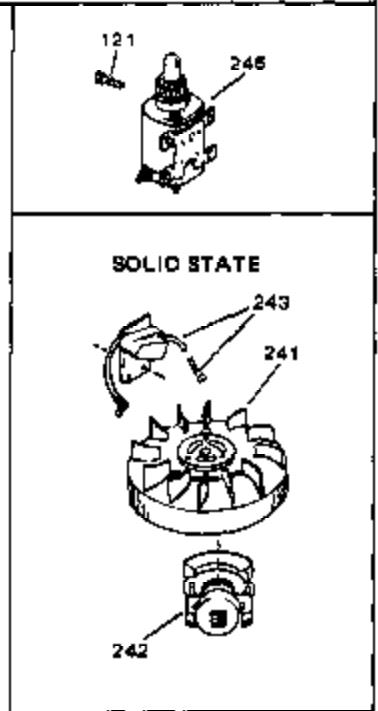

Ref #	Part Number	Qty	Description
163	30200	0	Screw
164	32410	0	Knob, Speed control
165	27793	0	Clip, Conduit
166	28942	0	Screw
167	32181A	0	Control Assy., Speed
182	27625	0	Plug, Oil filler
183	29673	0	Gasket, Filler plug
219	650815	0	Washer, Belleville
220	8116	0	Nut
221	32125	0	Cup, Starter
222	590417	0	Screen, Starter cup
236A	550223	0	Decal, Name
236	34346	0	Decal, Instruction
236B	31752	0	Decal, Air cleaner
239	631021	0	Inlet Needle, Seat & Clip Assy.
240	631449	0	Carburetor
245	590420	0	Starter, Rewind
249	33239	0	Gasket Set