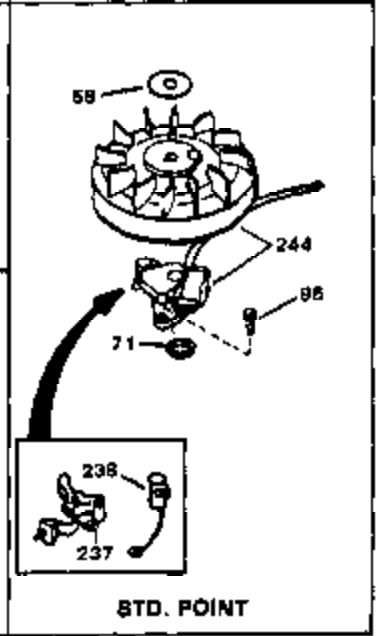

Ref #	Part Number	Qty	Description
163	30200	0	Screw
164	32410	0	Knob, Speed control
165	27793	0	Clip, Conduit
166	28942	0	Screw
167	32181A	0	Control Assy., Speed
182	27625	0	Plug, Oil filler
183	29673	0	Gasket, Filler plug
219	650815	0	Washer, Belleville
220	8116	0	Nut
221	32125	0	Cup, Starter
222	590417	0	Screen, Starter cup
236A	550223	0	Decal, Name
236	34346	0	Decal, Instruction
236B	31752	0	Decal, Air cleaner
239	631021	0	Inlet Needle, Seat & Clip Assy.
240	631449	0	Carburetor
245	590420	0	Starter, Rewind
249	33239	0	Gasket Set