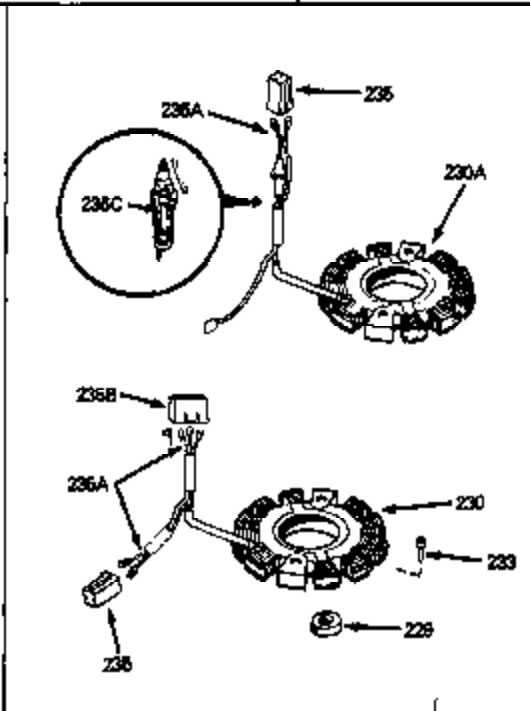

Ref #	Part Number	Qty	Description
163	30200	0	Screw
164	32410	0	Knob, Speed control
165	27793	0	Clip, Conduit
166	28942	0	Screw
167	32181A	0	Control Assy., Speed
182	27625	0	Plug, Oil filler
183	29673	0	Gasket, Filler plug
219	650815	0	Washer, Belleville
220	8116	0	Nut
221	32125	0	Cup, Starter
222	590417	0	Screen, Starter cup
236A	550223	0	Decal, Name
236	34346	0	Decal, Instruction
236B	31752	0	Decal, Air cleaner
239	631021	0	Inlet Needle, Seat & Clip Assy.
240	631449	0	Carburetor
245	590420	0	Starter, Rewind
249	33239	0	Gasket Set