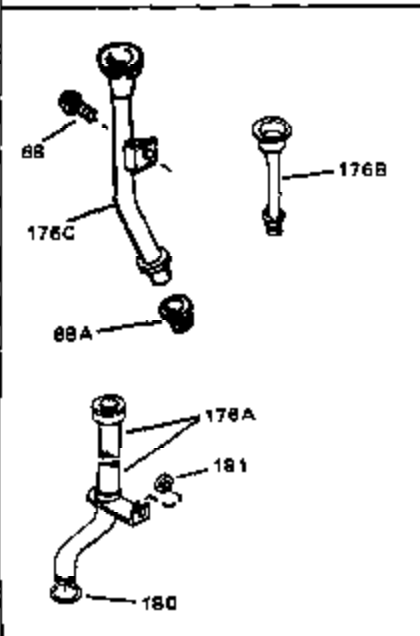

Ref #	Part Number	Qty	Description
163	30200	0	Screw
164	32410	0	Knob, Speed control
165	27793	0	Clip, Conduit
166	28942	0	Screw
167	32181A	0	Control Assy., Speed
182	27625	0	Plug, Oil filler
183	29673	0	Gasket, Filler plug
219	650815	0	Washer, Belleville
220	8116	0	Nut
221	32125	0	Cup, Starter
222	590417	0	Screen, Starter cup
236A	550223	0	Decal, Name
236	34346	0	Decal, Instruction
236B	31752	0	Decal, Air cleaner
239	631021	0	Inlet Needle, Seat & Clip Assy.
240	631449	0	Carburetor
245	590420	0	Starter, Rewind
249	33239	0	Gasket Set