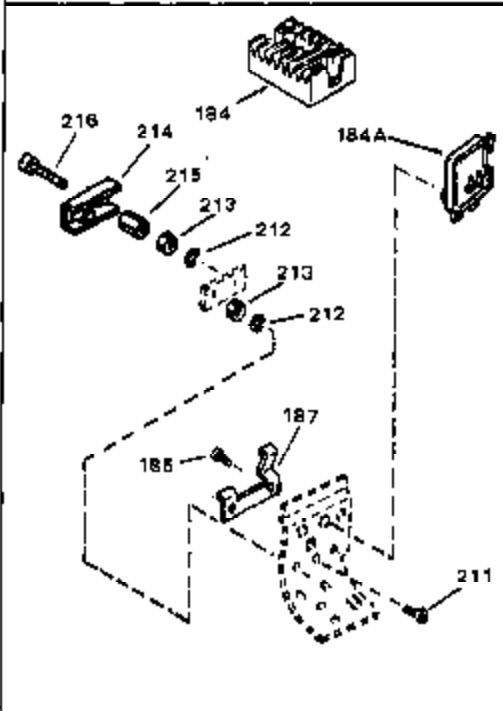

Ref #	Part Number	Qty	Description
163	30200	0	Screw
164	32410	0	Knob, Speed control
165	27793	0	Clip, Conduit
166	28942	0	Screw
167	32181A	0	Control Assy., Speed
182	27625	0	Plug, Oil filler
183	29673	0	Gasket, Filler plug
219	650815	0	Washer, Belleville
220	8116	0	Nut
221	32125	0	Cup, Starter
222	590417	0	Screen, Starter cup
236A	550223	0	Decal, Name
236	34346	0	Decal, Instruction
236B	31752	0	Decal, Air cleaner
239	631021	0	Inlet Needle, Seat & Clip Assy.
240	631449	0	Carburetor
245	590420	0	Starter, Rewind
249	33239	0	Gasket Set