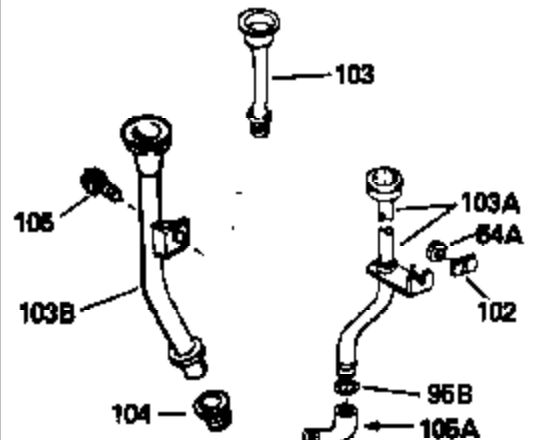

ILLUSTRATION SHOWS TYPICAL PARTS ONLY. ORDER BY PART NUMBER. PARTS NOT LISTED ARE SUPPLIED BY OEM.

OPTIONAL 110 - 120 VOLT
STARTER MOTOR KIT

VIEW 2 of 2

STD. POINT

Ref #	Part Number	Qty	Description
45	33876		Gasket, Stator
46	650489		Screw, 1/4-20 x 5/8"
54A	26073		Washer, Flat (Use as required)
54A	650690		Washer, Belleville (Use as required)
81	29747B		Screw, 5/16-24 x 21/32"
82	27930		* Gasket, Exhaust
83C	391026		Muffler (Incl. 115, 116 & 117) (This spark arrestor muffler can be used on any model)
85	650696		Screw, 5/16-18 x 2-3/4" (Use as required)
85	650697A		Screw, 5/16-18 x 2-1/2" (Use as required)
85	30196		Screw, 5/16-18 x 3/4" (Use as required)
91	29774		Fuel Line (8-1/4") (Use as required)
91	30962		Fuel Line (32") (Use as required)
100	26460		Clamp, Fuel line (Use as required)
115	33323		Screen, Muffler (Use as required)
116	33700		Cover & tube, Muffler (Use as required)
117	650578		Screw, 8-18 x 3/8" (Use as required)
133A	31288		Muffler Adapter Kit (Incl. 82 & 85)(As req.)
133	730130		Muffler Adap. Kit (Incl. 82 & 85)(As req.)
155	30547A		Contact Assy., Breaker
156	30548B		Condenser
159	611038		Magneto NOTE: The complete magneto is not available as an assembly. The magneto number is shown for reference purposes only. Order component parts individually as shown in parts list. (Refer to Division 5, Section B, page 39 for breakdown)
162	33329D		Starter Motor Kit (110-120 volt) (Refer to service number stamped on end cap of motor, or on decal, for identification. For breakdown see Division 5, Section D, Page 16.)
163	611042		Flywheel (Ring gear flywheel required on engines using 110-120 volt starter motor kits listed above) (Use on Std. point ignitions)
163	611085		Flywheel (Ring gear flywheel required on engines using 110-120 volt starter motor kits listed above) (Use on solid state ignitions)