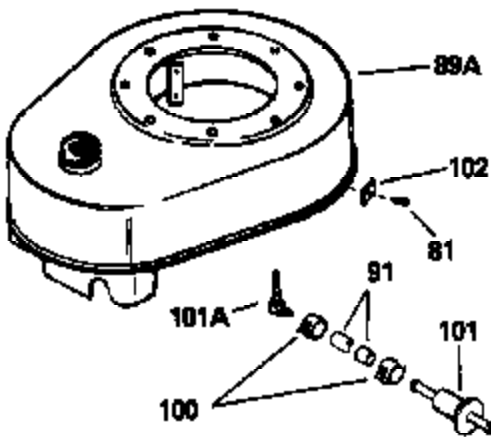

ILLUSTRATION SHOWS TYPICAL PARTS ONLY. ORDER BY PART NUMBER. PARTS NOT LISTED ARE SUPPLIED BY OEM.

OPTIONAL 110 - 120 VOLT
STARTER MOTOR KIT

VIEW 2 of 2

STD. POINT

Ref #	Part Number	Qty	Description
45	33876		Gasket, Stator
46	650489		Screw, 1/4-20 x 5/8"
54A	26073		Washer, Flat (Use as required)
54A	650690		Washer, Belleville (Use as required)
81	29747B		Screw, 5/16-24 x 21/32"
82	27930		* Gasket, Exhaust
83C	391026		Muffler (Incl. 115, 116 & 117) (This spark arrestor muffler can be used on any model)
85	650696		Screw, 5/16-18 x 2-3/4" (Use as required)
85	650697A		Screw, 5/16-18 x 2-1/2" (Use as required)
85	30196		Screw, 5/16-18 x 3/4" (Use as required)
91	29774		Fuel Line (8-1/4") (Use as required)
91	30962		Fuel Line (32") (Use as required)
100	26460		Clamp, Fuel line (Use as required)
115	33323		Screen, Muffler (Use as required)
116	33700		Cover & tube, Muffler (Use as required)
117	650578		Screw, 8-18 x 3/8" (Use as required)
133A	31288		Muffler Adapter Kit (Incl. 82 & 85)(As req.)
133	730130		Muffler Adap. Kit (Incl. 82 & 85)(As req.)
155	30547A		Contact Assy., Breaker
156	30548B		Condenser
159	611038		Magneto NOTE: The complete magneto is not available as an assembly. The magneto number is shown for reference purposes only. Order component parts individually as shown in parts list. (Refer to Division 5, Section B, page 39 for breakdown)
162	33329D		Starter Motor Kit (110-120 volt) (Refer to service number stamped on end cap of motor, or on decal, for identification. For breakdown see Division 5, Section D, Page 16.)
163	611042		Flywheel (Ring gear flywheel required on engines using 110-120 volt starter motor kits listed above) (Use on Std. point ignitions)
163	611085		Flywheel (Ring gear flywheel required on engines using 110-120 volt starter motor kits listed above) (Use on solid state ignitions)