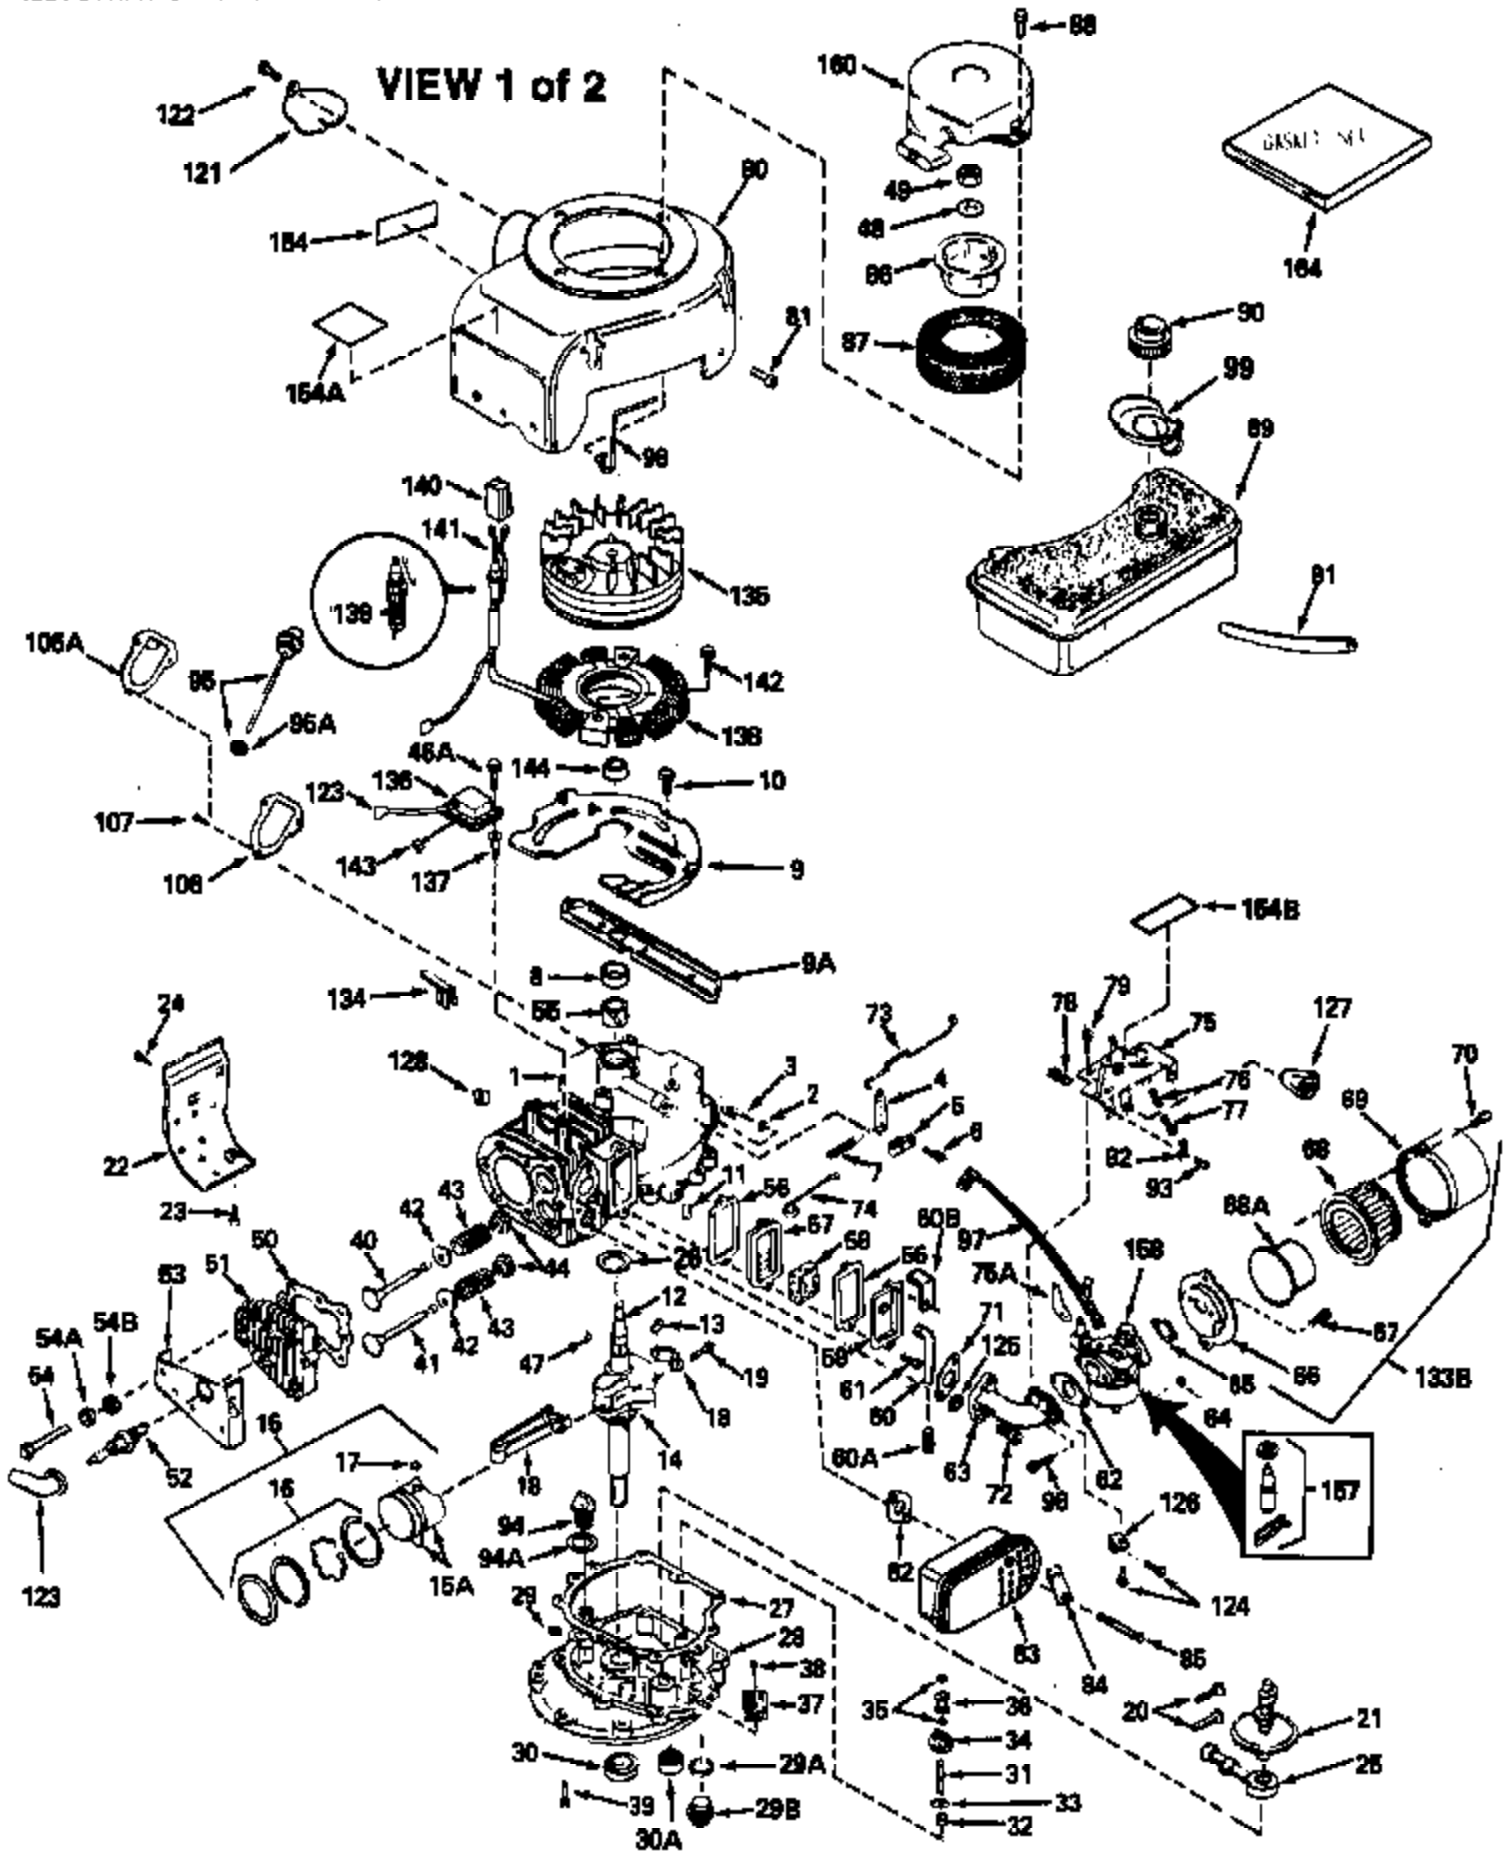

ILLUSTRATION SHOWS TYPICAL PARTS ONLY. ORDER BY PART NUMBER. PARTS NOT LISTED ARE SUPPLIED BY OEM.

Engine Parts List #1

Ref #	Part Number	Qty	Description
1	34920A		Cylinder (Incl. 8,11,106,106A,107)(2- 5/8")
2	28277		Washer, Flat
3	30669		Rod, Governor
4	31357		Lever, Governor
5	31335		Clamp, Governor lever
6	650548		Screw, 8-32 x 5/16"
7	31361		Spring, Governor
8	32630		Seal, Oil
9	29536		Baffle, Blower housing (Use as required)
9	35256A		Blo.Hsg.Baffle (W/E.S.knock-out)(As required)
10	650561		Screw, 1/4-20 x 5/8"
11	27652		Pin, Dowel
12	34877		Crankshaft (Incl. 13 & 14)
13	29783		Pin, Crankshaft gear
14	27884		Gear, Crankshaft
15	34503		Piston, Pin & Ring Set (2-5/8") (Std.)
15	34504		Piston, Pin & Ring Set (.010" OS)
15	34505		Piston, Pin & Ring Set (.020" OS)
15A	31797B		Piston & Pin Ass'y. (Incl.17)(2-5/8") (Std.)
15A	31798B		Piston & Pin Ass'y. (Incl. 17) (.010" OS)
15A	31799B		Piston & Pin Ass'y. (Incl. 17) (.020" OS)
16	34854		Ring Set (2-5/8") (Std.)
16	34855		Ring Set (.010" OS)
16	34856		Ring Set (.020" OS)
17	27888		Ring, Piston pin retaining
18	31380C		Rod Assy., Connecting (Incl. 19)
19	650662C		Bolt, Connecting rod (Incl. 2 pieces)
20	34034		Lifter, Valve
21	33157		Camshaft
22	30622A		Extension, Blower housing
23	650128		Screw, 10-24 x 1/2"
24	30688		Screw, 1/4-20 x 1/2"
25	31356		Pump Assy., Oil
26	650625		Washer, Thrust
27	30684		* Gasket, Cylinder cover
28	31471C		Flange Ass'y. (Incl. 29,30,31,33,182 & 183)
29	27642		Plug, Pipe (sq.hd, 1/4-28)
30	27897		Seal, Oil
31	30668		Shaft, Mech. Governor
32	31707A		Governor Spacer Assy. (Incl. 33)
33	30590A		Washer, Flat (2 required)
34	30591		Gear Assy., Governor
35	29193		Ring, Retaining
36	30588A		Spool, Governor
37	31355		Screen, Oil filter (Use as required)
38	29117		Screw, 8-32 x 5/16" (Use as required)
39	30564		Screw, 1/4-20 x 1"
40	32783		Intake Valve (Std.) (Incl. 44)
40	32784		Intake Valve (1/32" OS) (Incl. 44)
41	27878A		Exhaust Valve (Std.) (Incl. 44)
41	27880A		Exhaust Valve (1/32" OS) (Incl. 44)
42	27882		Cap, Upper valve spring
43	27881		Spring, Valve
44	32581		Cap, Lower valve spring
47	32589		Key, Flywheel
48	650815		Washer, Belleville
49	8116		Nut, Washer, 1/2-20
50	28938B		* Gasket, Head