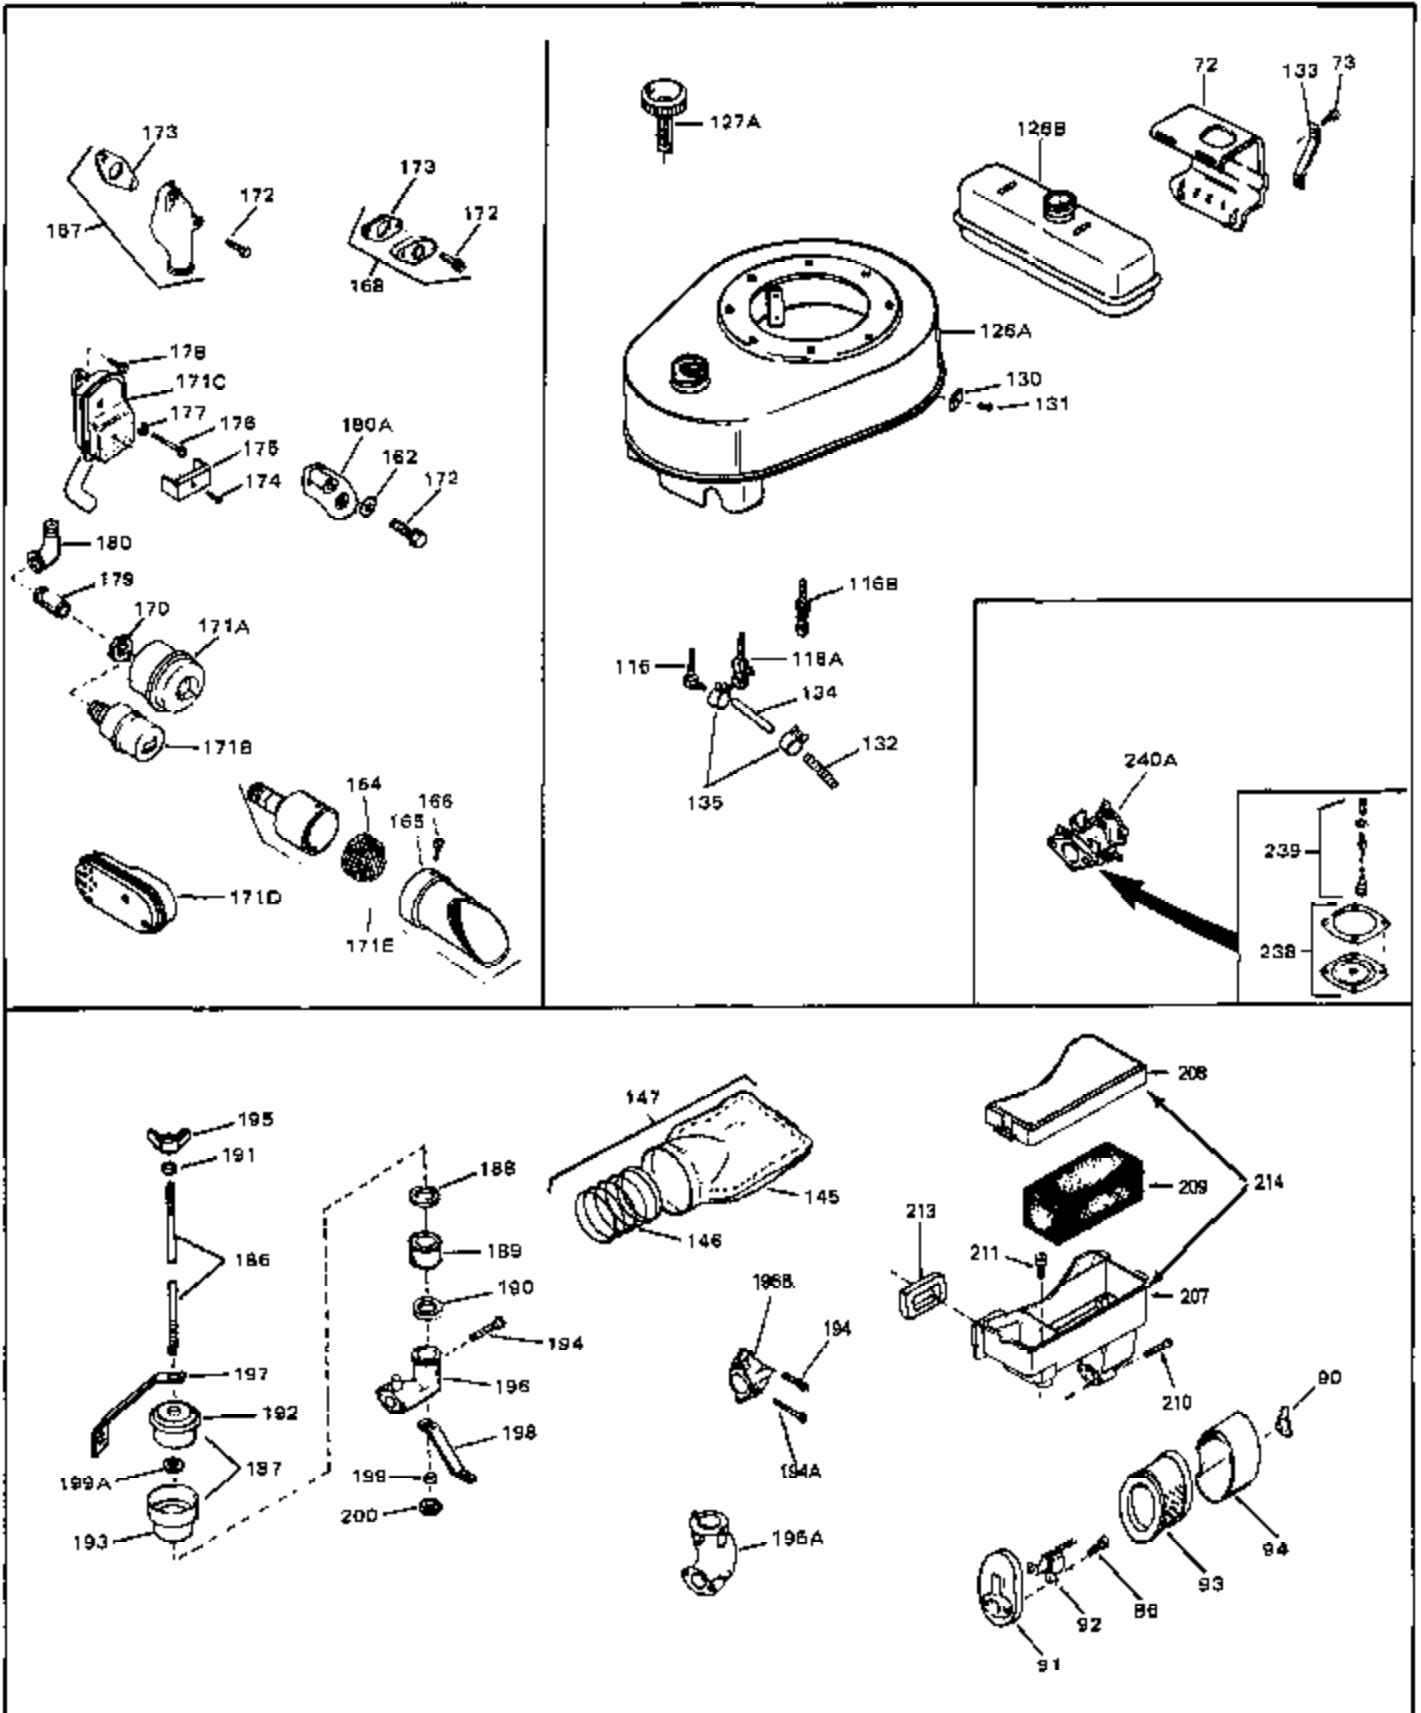

Ref #	Part Number	Qty	Description
72	31572	0	Strap, Fuel tank
73	650556	0	Screw
73	792028	0	Screw, Hex hd. Sems, 5/16-18 x 7/8
86	28820	0	Screw
116A	29683	0	Strainer & Shut-off
116B	28837	0	Strainer & Fitting
116	28584	0	Strainer & Elbow
126A	32298	0	Tank Assy., Fuel (2 qt.) (5.56 Dia. starter
130	28511	0	Plate, Securing
131	29747A	0	Screw
132	28819	0	Spring, Fuel line
133	31613	0	Brace, Fuel tank
134	29774	0	Line, Fuel (Braided 8.25")
134	30705	0	Line, Fuel (Braided 16")
134	30962	0	Line, Fuel (Braided 32")
134	30965	0	Line, Fuel (Braided 48")
135	26460	0	Clamp, Fuel line
145	31668	0	Bag, Pre-cleaner
146	31667	0	Spring, Pre-cleaner bag
147	730512	0	Kit, Pre-cleaner
162	8274	0	Lockwasher
164	33323	0	Screen, Muffler
165	33700	0	Cover & Tube, Muffler
166	650578	0	Screw
167	31288	0	Muffler Adapter Kit
168	730130	0	Muffler Adapter Kit
170	28443	0	Nut, Conduit (1/8" thick)
170	32862	0	Nut, Conduit (1/4" thick)
171E	391026	0	Muffler
172	30196	0	Screw
172	6021A	0	Screw, Hex flange hd., 5/16-18 x 1-1/2
172	650689	0	Screw
172	650695A	0	Screw, Hex flange hd., 5/16-18 x 2-1/4
172	650696	0	Screw, Hex hd., 5/16-18 x 2-3/4
172	650697A	0	Screw, Hex flange hd., 5/16-18 x 2-1/2
173	27930	0	Gasket, Exhaust
179	30244	0	Nipple, Exhaust pipe (2-1/2")
179	32332	0	Nipple, Exhaust pipe (2")
179	32454	0	Nipple, Exhaust pipe (1-3/8")
180	29574	0	Elbow, Exhaust (90°)
180	30209	0	Elbow, Exhaust (45°)