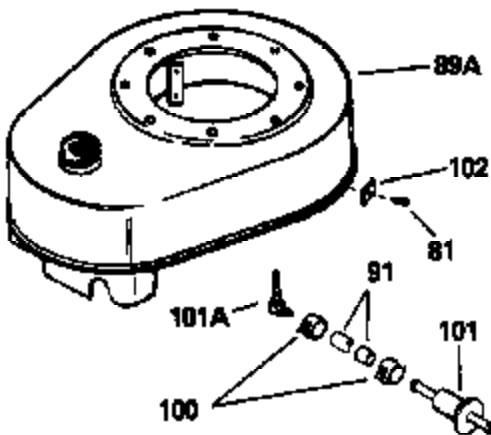

ILLUSTRATION SHOWS TYPICAL PARTS ONLY. ORDER BY PART NUMBER. PARTS NOT LISTED ARE SUPPLIED BY OEM.

OPTIONAL 110 - 120 VOLT  
STARTER MOTOR KIT

VIEW 2 of 2

STD. POINT

Ref #	Part Number	Qty	Description
54A	26073		Washer, Flat (Use as required)
54A	650690		Washer, Belleville (Use as required)
81	29747B		Screw, 5/16-24 x 21/32"
82	27930		* Gasket, Exhaust
83C	391026		Muffler (Incl. 115, 116 & 117) (This spark arrestor muffler can be used on any model)
85	650696		Screw, 5/16-18 x 2-3/4" (Use as required)
85	650697A		Screw, 5/16-18 x 2-1/2" (Use as required)
85	30196		Screw, 5/16-18 x 3/4" (Use as required)
91	29774		Fuel Line (8-1/4") (Use as required)
91	30962		Fuel Line (32") (Use as required)
95B	30139		"O" Ring
100	26460		Clamp, Fuel line (Use as required)
103A	31568		Tube, Oil fill
115	33323		Screen, Muffler (Use as required)
116	33700		Cover & tube, Muffler (Use as required)
117	650578		Screw, 8-18 x 3/8" (Use as required)
133A	31288		Muffler Adapter Kit (Incl. 82 & 85) (As req.)
133	730130		Muffler Adap. Kit (Incl. 82 & 85) (As req.)
162	33329D		Starter Motor Kit (110-120 volt) (Refer to service number stamped on end cap of motor, or on decal, for identification. For breakdown see Division 5, Section D, Page 16.)
163	611042		Flywheel (Ring gear flywheel required on engines using 110-120 volt starter motor kits listed above) (Use on Std. point ignitions)
163	611085		Flywheel (Ring gear flywheel required on engines using 110-120 volt starter motor kits listed above) (Use on solid state ignitions)