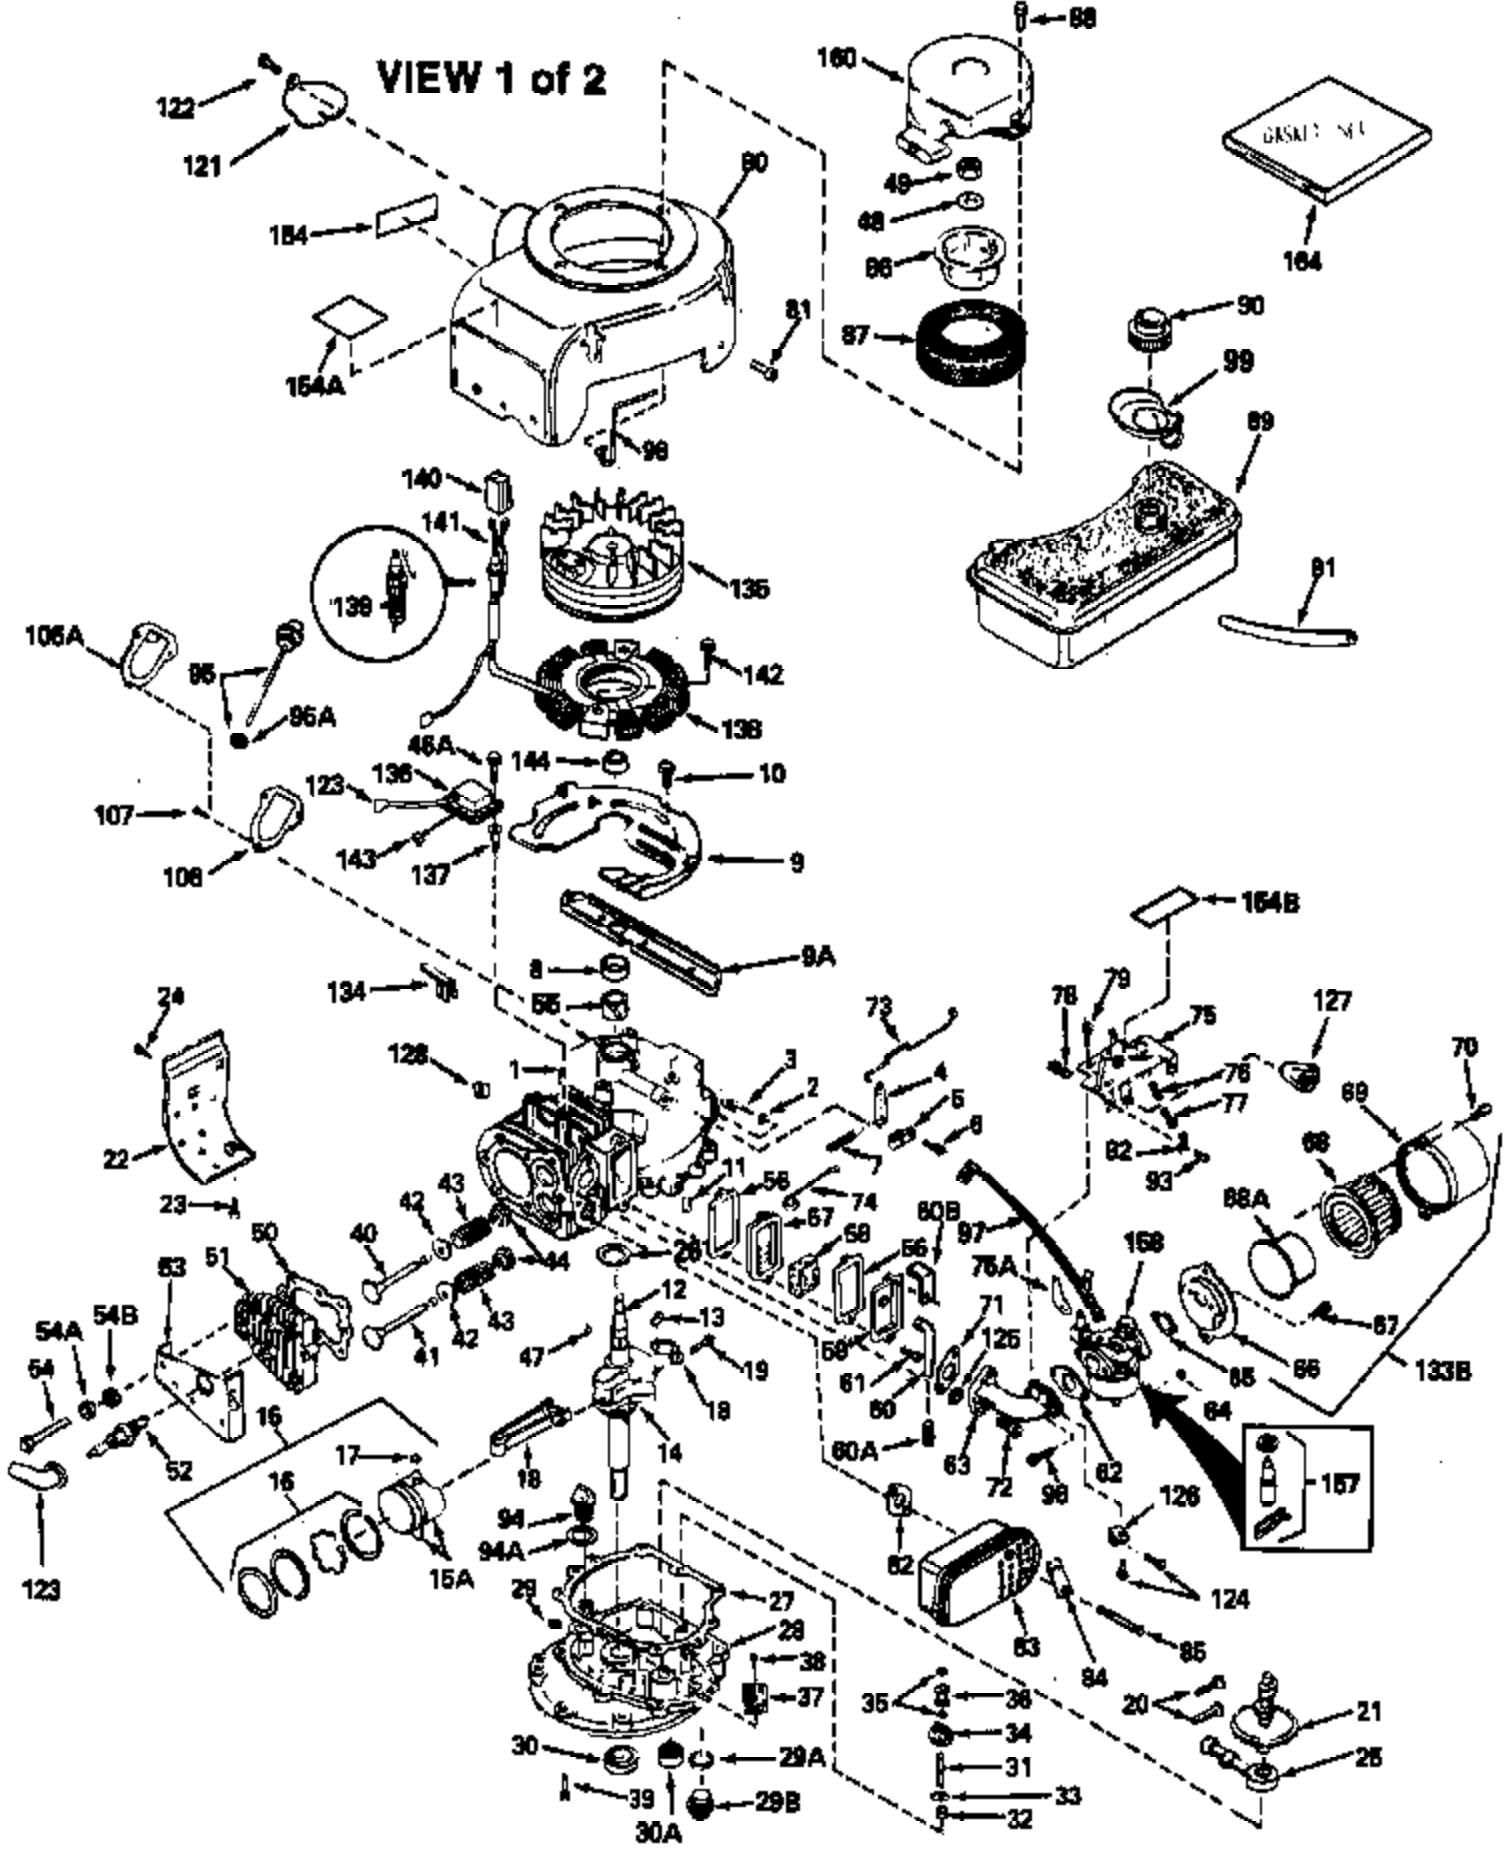

## Engine Parts List #1

Ref #	Part Number	Qty	Description
1	34920A		Cylinder (Incl. 8,11,106,106A,107)(2- 5/8")
2	28277		Washer, Flat
3	30669		Rod, Governor
4	31357		Lever, Governor
5	31335		Clamp, Governor lever
6	650548		Screw, 8-32 x 5/16"
7	31361		Spring, Governor
8	32630		Seal, Oil
9	29536		Baffle, Blower housing (Use as required)
9	35256A		Blo.Hsg.Baffle (W/E.S.knock-out)(As required)
10	650561		Screw, 1/4-20 x 5/8"
11	27652		Pin, Dowel
12	34958		Crankshaft (Incl. 13 & 14)
13	29783		Pin, Crankshaft gear
14	27884		Gear, Crankshaft
15A	31797B		Piston & Pin Ass'y. (Incl.17)(2-5/8") (Std.)
15A	31798B		Piston & Pin Ass'y. (Incl. 17) (.010" OS)
15A	31799B		Piston & Pin Ass'y. (Incl. 17) (.020" OS)
15	34503		Piston, Pin & Ring Set (2-5/8") (Std. )
15	34504		Piston, Pin & Ring Set (.010" OS)
15	34505		Piston, Pin & Ring Set (.020" OS)
16	34854		Ring Set (2-5/8") (Std.)
16	34855		Ring Set (.010" OS)
16	34856		Ring Set (.020" OS)
17	27888		Ring, Piston pin retaining
18	31295C		Rod Assy., Connecting (Incl. 19)
19	650662C		Bolt, Connecting rod (Incl. 2 pieces)
20	34034		Lifter, Valve
21	33157		Camshaft
22	30622A		Extension, Blower housing
23	650128		Screw, 10-24 x 1/2"
24	30688		Screw, 1/4-20 x 1/2"
25	31356		Pump Assy., Oil
26	650625		Washer, Thrust
27	30684		* Gasket, Cylinder cover
28	31471C		Flange Ass'y. (Incl. 29,30,31,33,182 & 183)
29	27642		Plug, Pipe (sq.hd, 1/4-28)
30	27897		Seal, Oil
31	30668		Shaft, Mech. Governor
32	31707A		Governor Spacer Assy. (Incl. 33)
33	30590A		Washer, Flat (2 required)
34	30591		Gear Assy., Governor
35	29193		Ring, Retaining
36	30588A		Spool, Governor
37	31355		Screen, Oil filter (Use as required)
38	29117		Screw, 8-32 x 5/16" (Use as required)
39	30564		Screw, 1/4-20 x 1"
40	32783		Intake Valve (Std.) (Incl. 44)
40	32784		Intake Valve (1/32" OS) (Incl. 44)
41	27878A		Exhaust Valve (Std.) (Incl. 44)
41	27880A		Exhaust Valve (1/32" OS) (Incl. 44)
42	27882		Cap, Upper valve spring
43	27881		Spring, Valve
44	32581		Cap, Lower valve spring
47	32589		Key, Flywheel
48	650815		Washer, Belleville
49	8116		Nut, Washer, 1/2-20
50	28938B		* Gasket, Head