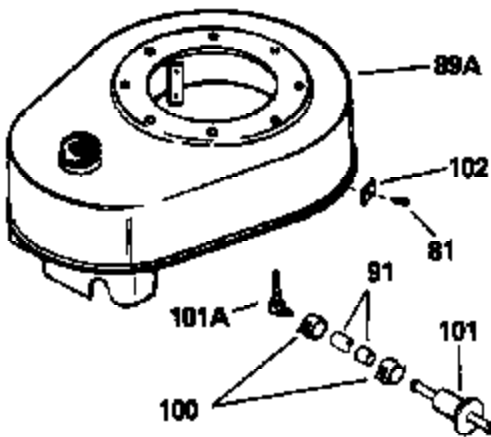

VIEW 2 of 2

STD. POINT