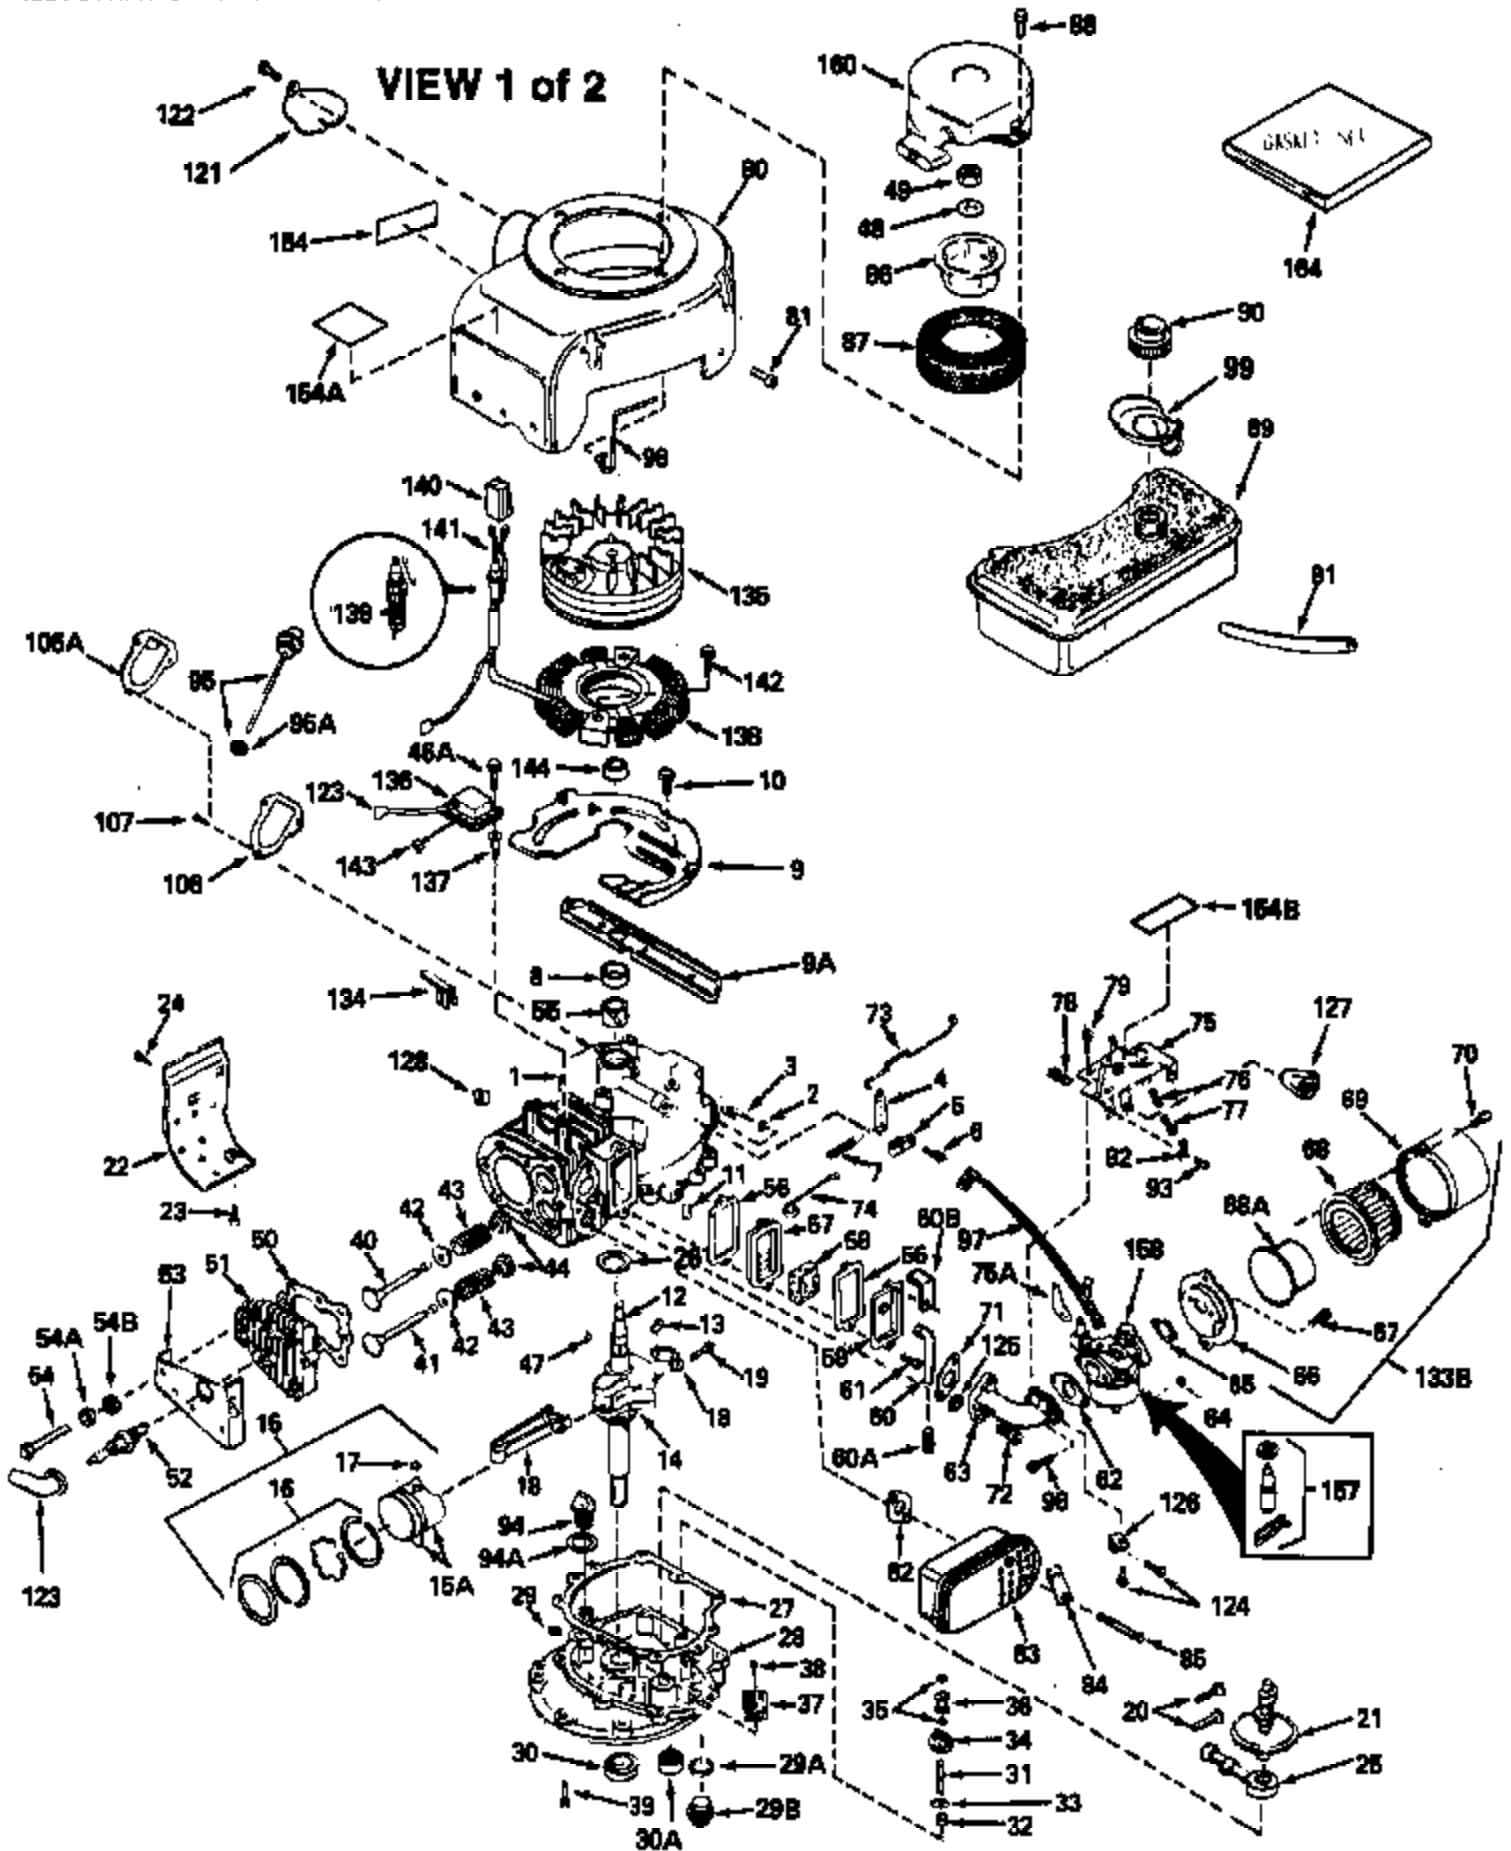

ILLUSTRATION SHOWS TYPICAL PARTS ONLY. ORDER BY PART NUMBER. PARTS NOT LISTED ARE SUPPLIED BY OEM.

Engine Parts List #1

Ref #	Part Number	Qty	Description
1	34920A		Cylinder (Incl. 8,11,106,106A,107)(2- 5/8")
2	28277		Washer, Flat
3	30669		Rod, Governor
4	31357		Lever, Governor
5	31335		Clamp, Governor lever
6	650548		Screw, 8-32 x 5/16"
7	31361		Spring, Governor
8	32630		Seal, Oil
9	29536		Baffle, Blower housing (Use as required)
9	35256A		Blo.Hsg.Baffle (W/E.S.knock-out)(As required)
10	650561		Screw, 1/4-20 x 5/8"
11	27652		Pin, Dowel
12	34958		Crankshaft (Incl. 13 & 14)
13	29783		Pin, Crankshaft gear
14	27884		Gear, Crankshaft
15A	31797B		Piston & Pin Ass'y. (Incl.17)(2-5/8") (Std.)
15A	31798B		Piston & Pin Ass'y. (Incl. 17) (.010" OS)
15A	31799B		Piston & Pin Ass'y. (Incl. 17) (.020" OS)
15	34503		Piston, Pin & Ring Set (2-5/8") (Std.)
15	34504		Piston, Pin & Ring Set (.010" OS)
15	34505		Piston, Pin & Ring Set (.020" OS)
16	34854		Ring Set (2-5/8") (Std.)
16	34855		Ring Set (.010" OS)
16	34856		Ring Set (.020" OS)
17	27888		Ring, Piston pin retaining
18	31295C		Rod Assy., Connecting (Incl. 19)
19	650662C		Bolt, Connecting rod (Incl. 2 pieces)
20	34034		Lifter, Valve
21	33157		Camshaft
22	30622A		Extension, Blower housing
23	650128		Screw, 10-24 x 1/2"
24	30688		Screw, 1/4-20 x 1/2"
25	31356		Pump Assy., Oil
26	650625		Washer, Thrust
27	30684		* Gasket, Cylinder cover
28	31471C		Flange Ass'y. (Incl. 29,30,31,33,182 & 183)
29	27642		Plug, Pipe (sq.hd, 1/4-28)
30	27897		Seal, Oil
31	30668		Shaft, Mech. Governor
32	31707A		Governor Spacer Assy. (Incl. 33)
33	30590A		Washer, Flat (2 required)
34	30591		Gear Assy., Governor
35	29193		Ring, Retaining
36	30588A		Spool, Governor
37	31355		Screen, Oil filter (Use as required)
38	29117		Screw, 8-32 x 5/16" (Use as required)
39	30564		Screw, 1/4-20 x 1"
40	32783		Intake Valve (Std.) (Incl. 44)
40	32784		Intake Valve (1/32" OS) (Incl. 44)
41	27878A		Exhaust Valve (Std.) (Incl. 44)
41	27880A		Exhaust Valve (1/32" OS) (Incl. 44)
42	27882		Cap, Upper valve spring
43	27881		Spring, Valve
44	32581		Cap, Lower valve spring
47	32589		Key, Flywheel
48	650815		Washer, Belleville
49	8116		Nut, Washer, 1/2-20
50	28938B		* Gasket, Head