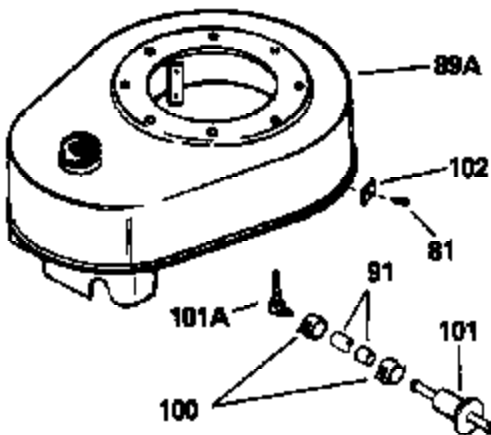

ILLUSTRATION SHOWS TYPICAL PARTS ONLY. ORDER BY PART NUMBER. PARTS NOT LISTED ARE SUPPLIED BY OEM.

OPTIONAL 110 - 120 VOLT
STARTER MOTOR KIT

VIEW 2 of 2

STD. POINT

Ref #	Part Number	Qty	Description
45	33876		Gasket, Stator
46	650489		Screw, 1/4-20 x 5/8"
54A	26073		Washer, Flat (Use as required)
54A	650690		Washer, Belleville (Use as required)
81	29747B		Screw, 5/16-24 x 21/32"
82	27930		* Gasket, Exhaust
83C	391026		Muffler (Incl. 115, 116 & 117) (This spark arrestor muffler can be used on any model)
85	650696		Screw, 5/16-18 x 2-3/4" (Use as required)
85	650697A		Screw, 5/16-18 x 2-1/2" (Use as required)
85	30196		Screw, 5/16-18 x 3/4" (Use as required)
91	29774		Fuel Line (8-1/4") (Use as required)
91	30962		Fuel Line (32") (Use as required)
100	26460		Clamp, Fuel line (Use as required)
115	33323		Screen, Muffler (Use as required)
116	33700		Cover & tube, Muffler (Use as required)
117	650578		Screw, 8-18 x 3/8" (Use as required)
133	730130		Muffler Adap. Kit (Incl. 82 & 85) (As required)
133A	31288		Muffler Adapter Kit (Incl. 82 & 85) (As required)
155	30547A		Contact Assy., Breaker
156	30548B		Condenser
159	611038		Magneto NOTE: The complete magneto is not available as an assembly. The magneto number is shown for reference purposes only. Order component parts individually as shown in parts list. (Refer to Division 5, Section B, page 39 for breakdown)
162	33329D		Starter Motor Kit (110-120 volt) (Refer to service number stamped on end cap of motor, or on decal, for identification. For breakdown see Division 5, Section D, Page 16.)
163	611042		Flywheel (Ring gear flywheel required on engines using 110-120 volt starter motor kits listed above) (Use on Std. point ignitions)
163	611085		Flywheel (Ring gear flywheel required on engines using 110-120 volt starter motor kits listed above) (Use on solid state ignitions)