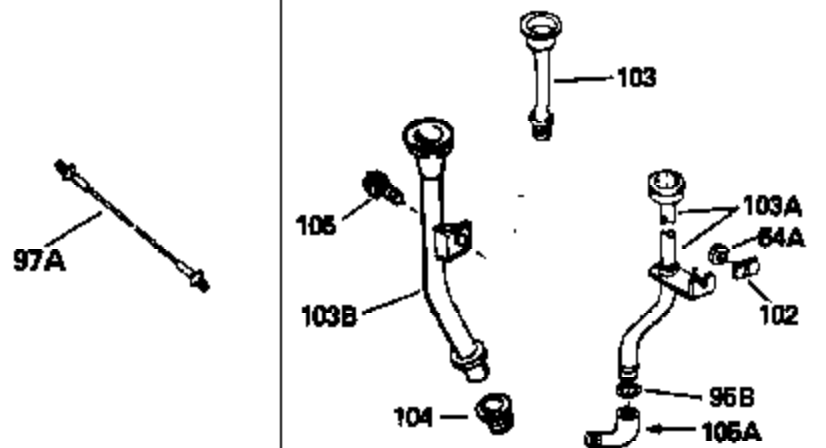

ILLUSTRATION SHOWS TYPICAL PARTS ONLY. ORDER BY PART NUMBER. PARTS NOT LISTED ARE SUPPLIED BY OEM.

OPTIONAL 110 - 120 VOLT
STARTER MOTOR KIT

VIEW 2 of 2

STD. POINT

Ref #	Part Number	Qty	Description
45	33876		Gasket, Stator
46	650489		Screw, 1/4-20 x 5/8"
54A	26073		Washer, Flat (Use as required)
54A	650690		Washer, Belleville (Use as required)
81	29747B		Screw, 5/16-24 x 21/32"
82	27930		* Gasket, Exhaust
83C	391026		Muffler (Incl. 115, 116 & 117) (This spark arrestor muffler can be used on any model)
85	650696		Screw, 5/16-18 x 2-3/4" (Use as required)
85	650697A		Screw, 5/16-18 x 2-1/2" (Use as required)
85	30196		Screw, 5/16-18 x 3/4" (Use as required)
91	29774		Fuel Line (8-1/4") (Use as required)
91	30962		Fuel Line (32") (Use as required)
100	26460		Clamp, Fuel line (Use as required)
115	33323		Screen, Muffler (Use as required)
116	33700		Cover & tube, Muffler (Use as required)
117	650578		Screw, 8-18 x 3/8" (Use as required)
133	730130		Muffler Adap. Kit (Incl. 82 & 85) (As required)
133A	31288		Muffler Adapter Kit (Incl. 82 & 85) (As required)
155	30547A		Contact Assy., Breaker
156	30548B		Condenser
159	611038		Magneto NOTE: The complete magneto is not available as an assembly. The magneto number is shown for reference purposes only. Order component parts individually as shown in parts list. (Refer to Division 5, Section B, page 39 for breakdown)
162	33329D		Starter Motor Kit (110-120 volt) (Refer to service number stamped on end cap of motor, or on decal, for identification. For breakdown see Division 5, Section D, Page 16.)
163	611042		Flywheel (Ring gear flywheel required on engines using 110-120 volt starter motor kits listed above) (Use on Std. point ignitions)
163	611085		Flywheel (Ring gear flywheel required on engines using 110-120 volt starter motor kits listed above) (Use on solid state ignitions)