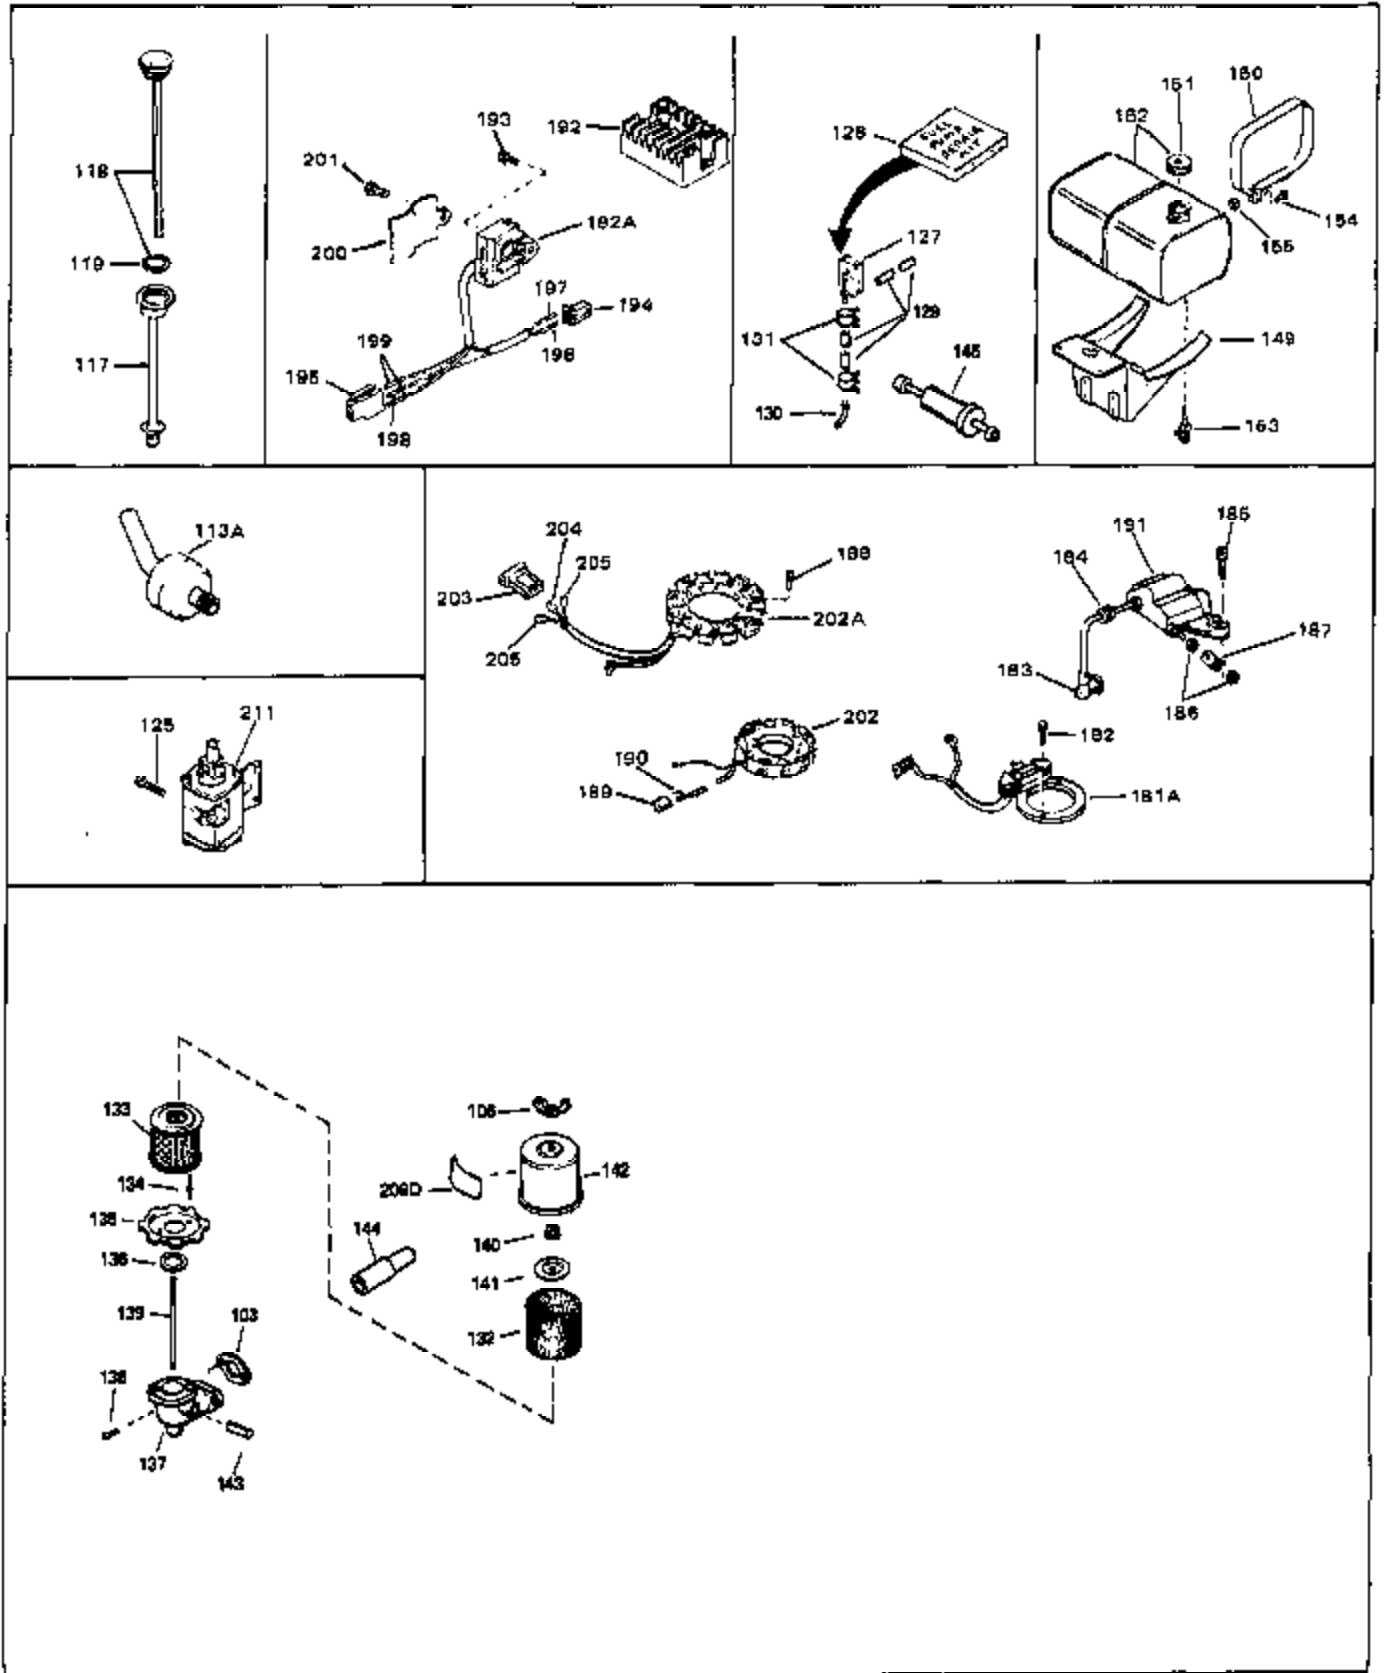

Ref #	Part Number	Qty	Description
103	27272	0	Gasket, Air cleaner
106	650513	0	Nut, Wing
117	33951A	0	Tube, Oil filler
118	33950A	0	Dipstick, Oil (Twist Lock)
119	33590	0	"O" Ring
132	34783	0	Filter, Pre-air
133	34782	0	Element & Bracket Assy., Air
134	0	0	Rivet, Pop (1/8" diameter)
135	34699	0	Bracket, Air cleaner
136	34698	0	Gasket, Air cleaner
137	34697	0	Elbow, Air cleaner
138	650163	0	Screw, Fil. hd. Sems, 10-32 x 7/8
139	650826	0	Stud, 1/4-20 x 6.20, threaded both ends
140	650825	0	Nut & Lockwasher, 1/4-20
141	34701	0	Bracket, Air cleaner
142	34781	0	Cover, Air cleaner
143	28534	0	Plug, Pipe (Hex countersunk headless,
144	35043	0	Tube Assy., Carburetor
149	31978	0	Bracket, Fuel tank
150	31979	0	Strap, Fuel tank
151	34118	0	Cap, Fuel filler (Red Plastic) (Spurt
151	34210	0	Cap, Fuel filler (Red Plastic) (Spurt
152	31977	0	Tank Assy., Fuel (6 qt.)
153	29683	0	Strainer & Shut-off
154	650451	0	Screw
155	650456	0	Nut, Lock
181A	610965	0	Stator Plate Assy. (Solid state)
182	650399	0	Screw, Phil. fil. hd. Sems, 10-32 x 5/8
183	610118	0	Cover, Spark plug
184	610750	0	Grommet, Lead wire
185	650661	0	Screw, Fil. hd. w/conical spring washer,
186	610408	0	Nut, Terminal
206D	34704	0	Decal, Instruction