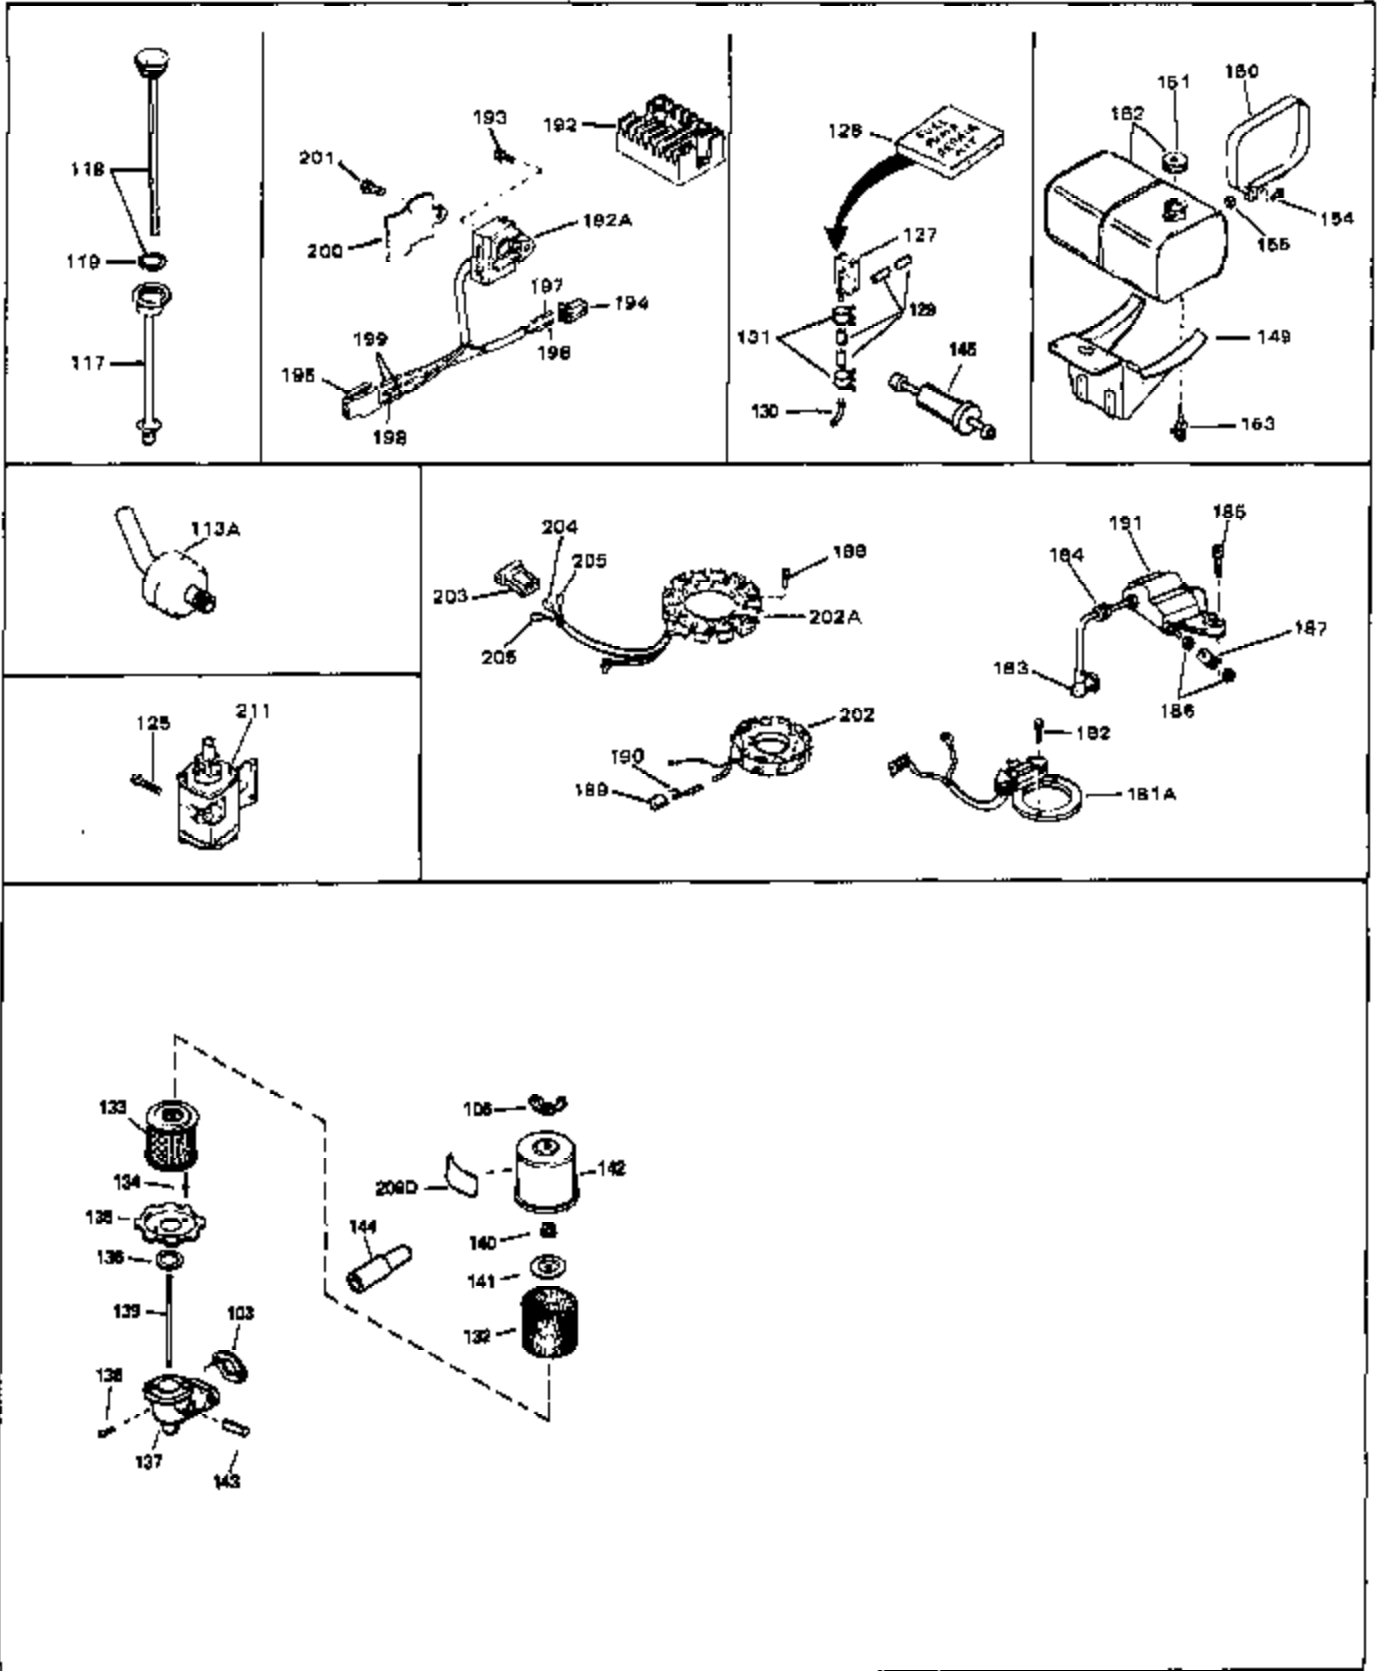

Engine Parts List #2

Ref #	Part Number	Qty	Description
103	27272	0	Gasket, Air cleaner
106	650513	0	Nut, Wing
132	34783	0	Filter, Pre-air
133	34782	0	Element & Bracket Assy., Air
134	0	0	Rivet, Pop (1/8" diameter)
135	34699	0	Bracket, Air cleaner
136	34698	0	Gasket, Air cleaner
137	34697	0	Elbow, Air cleaner
138	650163	0	Screw, Fil. hd. Sems, 10-32 x 7/8
139	650826	0	Stud, 1/4-20 x 6.20, threaded both ends
140	650825	0	Nut & Lockwasher, 1/4-20
141	34701	0	Bracket, Air cleaner
142	34781	0	Cover, Air cleaner
143	28534	0	Plug, Pipe (Hex countersunk headless,
144	35043	0	Tube Assy., Carburetor
151	34118	0	Cap, Fuel filler (Red Plastic) (Spurt
151	34210	0	Cap, Fuel filler (Red Plastic) (Spurt
181A	610965	0	Stator Plate Assy. (Solid state)
182	650399	0	Screw, Phil. fil. hd. Sems, 10-32 x 5/8
183	610118	0	Cover, Spark plug
184	610750	0	Grommet, Lead wire
185	650661	0	Screw, Fil. hd. w/conical spring washer,
186	610408	0	Nut, Terminal
187	610908	0	Terminal, Female
191	610906	0	Magneto, Solid state (Incl. Nos. 183, 184,
206D	34704	0	Decal, Instruction