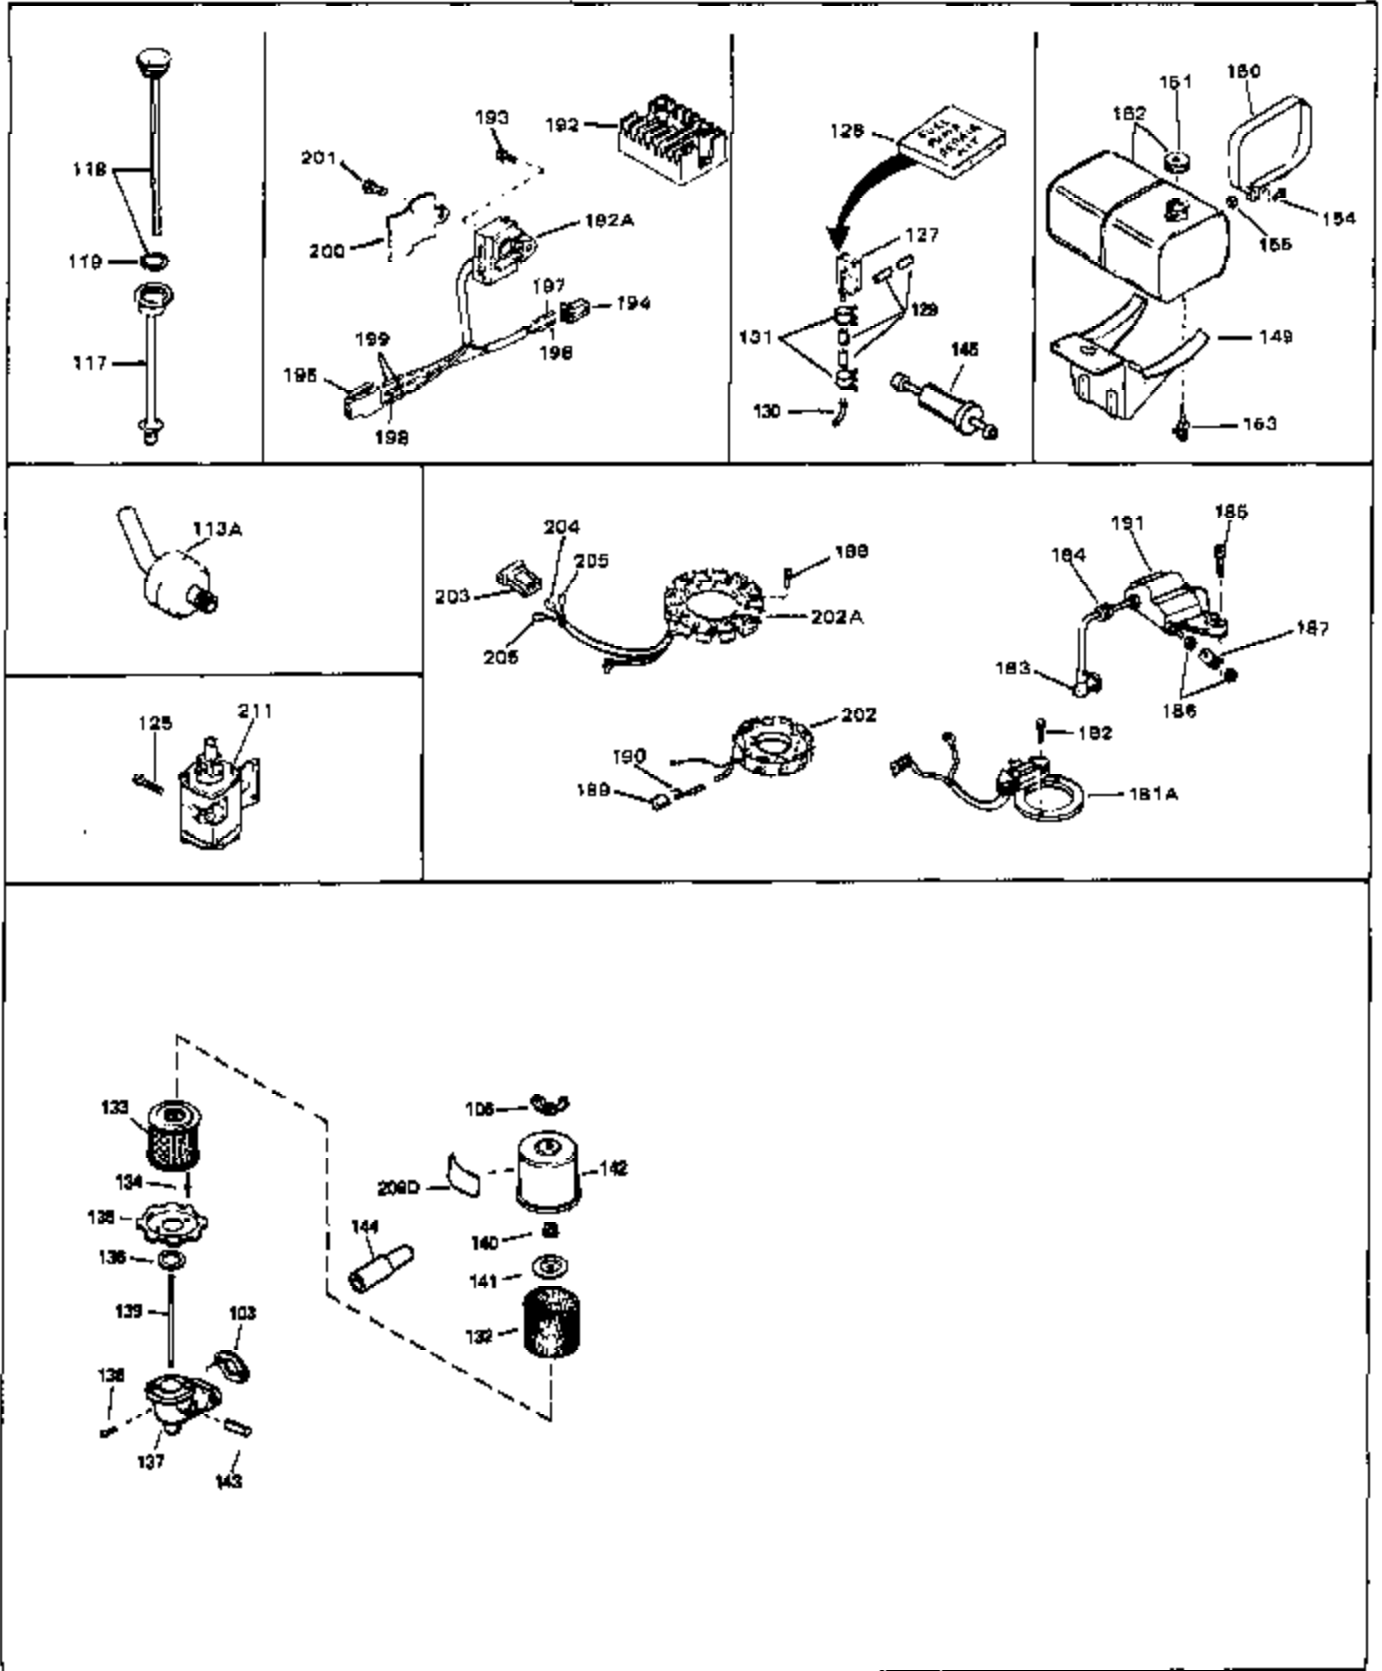

Engine Parts List #2

Ref #	Part Number	Qty	Description
103	27272	0	Gasket, Air cleaner
106	650513	0	Nut, Wing
117	33951A	0	Tube, Oil filler
118	33950A	0	Dipstick, Oil (Twist Lock)
119	33590	0	"O" Ring
149	31978	0	Bracket, Fuel tank
150	31979	0	Strap, Fuel tank
151	34118	0	Cap, Fuel filler (Red Plastic) (Spurt
151	34210	0	Cap, Fuel filler (Red Plastic) (Spurt
152	31977	0	Tank Assy., Fuel (6 qt.)
153	29683	0	Strainer & Shut-off
154	650451	0	Screw
155	650456	0	Nut, Lock
183	610118	0	Cover, Spark plug
184	610750	0	Grommet, Lead wire
185	650661	0	Screw, Fil. hd. w/conical spring washer,
186	610408	0	Nut, Terminal
188	650521	0	Screw
191	610906	0	Magneto, Solid state (Incl. Nos. 183, 184,
192A	610996	0	Regulator, Rectifier (20 Amp)
193	30688	0	Screw, Hex hd. Sems, 1/4-20 x 1/2
194	610921	0	Connector
195	610990	0	Connector, Male
196	610922	0	Terminal
197	610989	0	Terminal
198	610992	0	Terminal, Female
199	610991	0	Terminal, Female
202A	610902	0	Coil Assy., Alternator (20 Amp)
203	610903	0	Connector, Flat
204	610904	0	Terminal
205	610905	0	Terminal