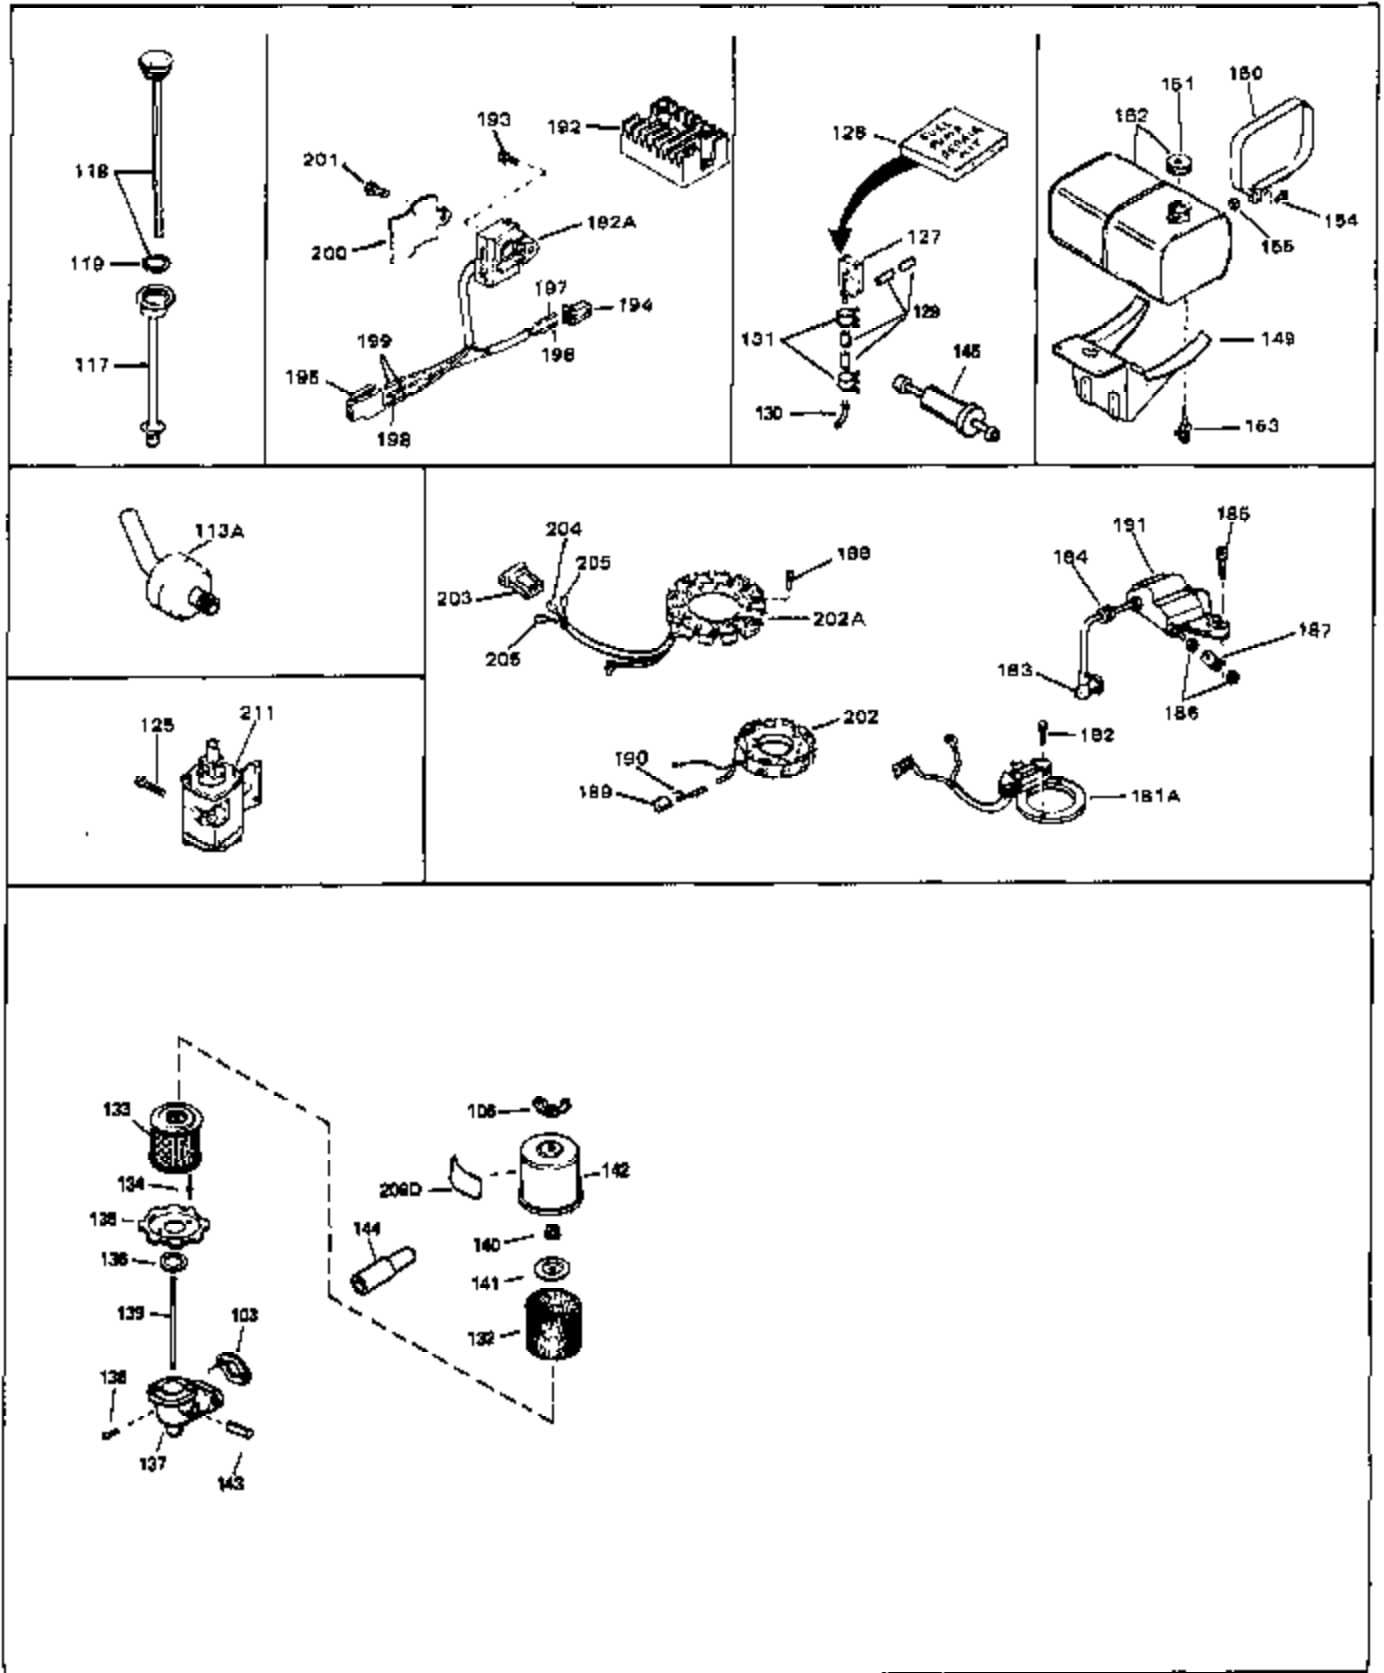

Engine Parts List #2

Ref #	Part Number	Qty	Description
103	27272	0	Gasket, Air cleaner
106	650513	0	Nut, Wing
132	34783	0	Filter, Pre-air
133	34782	0	Element & Bracket Assy., Air
134	0	0	Rivet, Pop (1/8" diameter)
135	34699	0	Bracket, Air cleaner
136	34698	0	Gasket, Air cleaner
137	34697	0	Elbow, Air cleaner
138	650163	0	Screw, Fil. hd. Sems, 10-32 x 7/8
139	650826	0	Stud, 1/4-20 x 6.20, threaded both ends
140	650825	0	Nut & Lockwasher, 1/4-20
141	34701	0	Bracket, Air cleaner
142	34781	0	Cover, Air cleaner
143	28534	0	Plug, Pipe (Hex countersunk headless,
144	35043	0	Tube Assy., Carburetor
145	34279A	0	Filter, Fuel
151	34118	0	Cap, Fuel filler (Red Plastic) (Spurt
151	34210	0	Cap, Fuel filler (Red Plastic) (Spurt
181A	610965	0	Stator Plate Assy. (Solid state)
182	650399	0	Screw, Phil. fil. hd. Sems, 10-32 x 5/8
183	610118	0	Cover, Spark plug
184	610750	0	Grommet, Lead wire
185	650661	0	Screw, Fil. hd. w/conical spring washer,
186	610408	0	Nut, Terminal
187	610908	0	Terminal, Female
191	610906	0	Magneto, Solid state (Incl. Nos. 183, 184,
206D	34704	0	Decal, Instruction