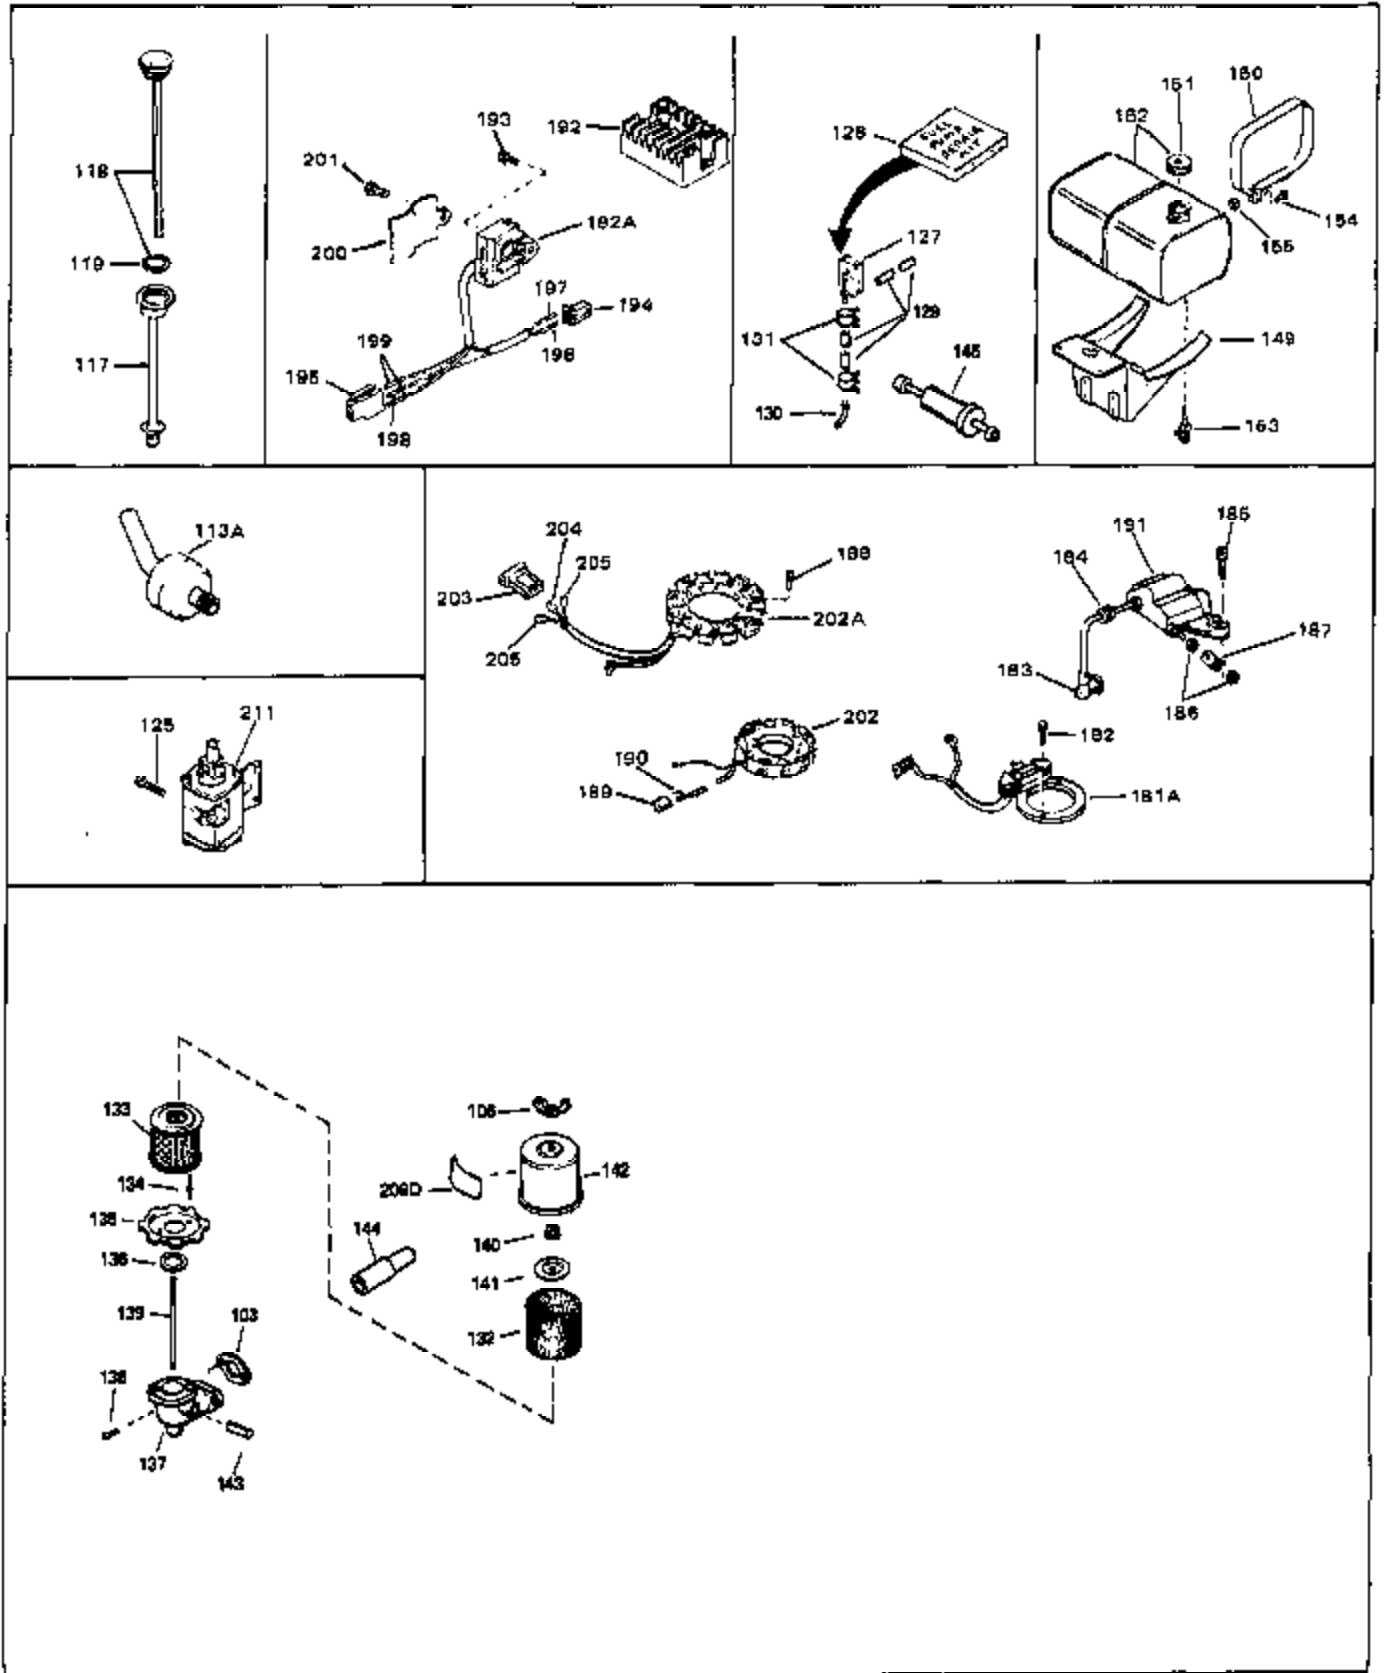

Ref #	Part Number	Qty	Description
103	27272	0	Gasket, Air cleaner
106	650513	0	Nut, Wing
127	33100	0	Fuel pump, Impulse
128	33010	0	Repair Kit, Impulse fuel pump
129	29774	0	Line, Fuel (Braided 8.25")
130	29634	0	Fitting, Fuel
130	32958	0	Fitting, Fuel
131	26460	0	Clamp, Fuel line
149	31978	0	Bracket, Fuel tank
150	31979	0	Strap, Fuel tank
151	34118	0	Cap, Fuel filler (Red Plastic) (Spurt
151	34210	0	Cap, Fuel filler (Red Plastic) (Spurt
152	31977	0	Tank Assy., Fuel (6 qt.)
153	29683	0	Strainer & Shut-off
154	650451	0	Screw
155	650456	0	Nut, Lock
181A	610965	0	Stator Plate Assy. (Solid state)
182	650399	0	Screw, Phil. fil. hd. Sems, 10-32 x 5/8
183	610118	0	Cover, Spark plug
184	610750	0	Grommet, Lead wire
185	650661	0	Screw, Fil. hd. w/conical spring washer,
186	610408	0	Nut, Terminal
187	610908	0	Terminal, Female
191	610906	0	Magneto, Solid state (Incl. Nos. 183, 184,