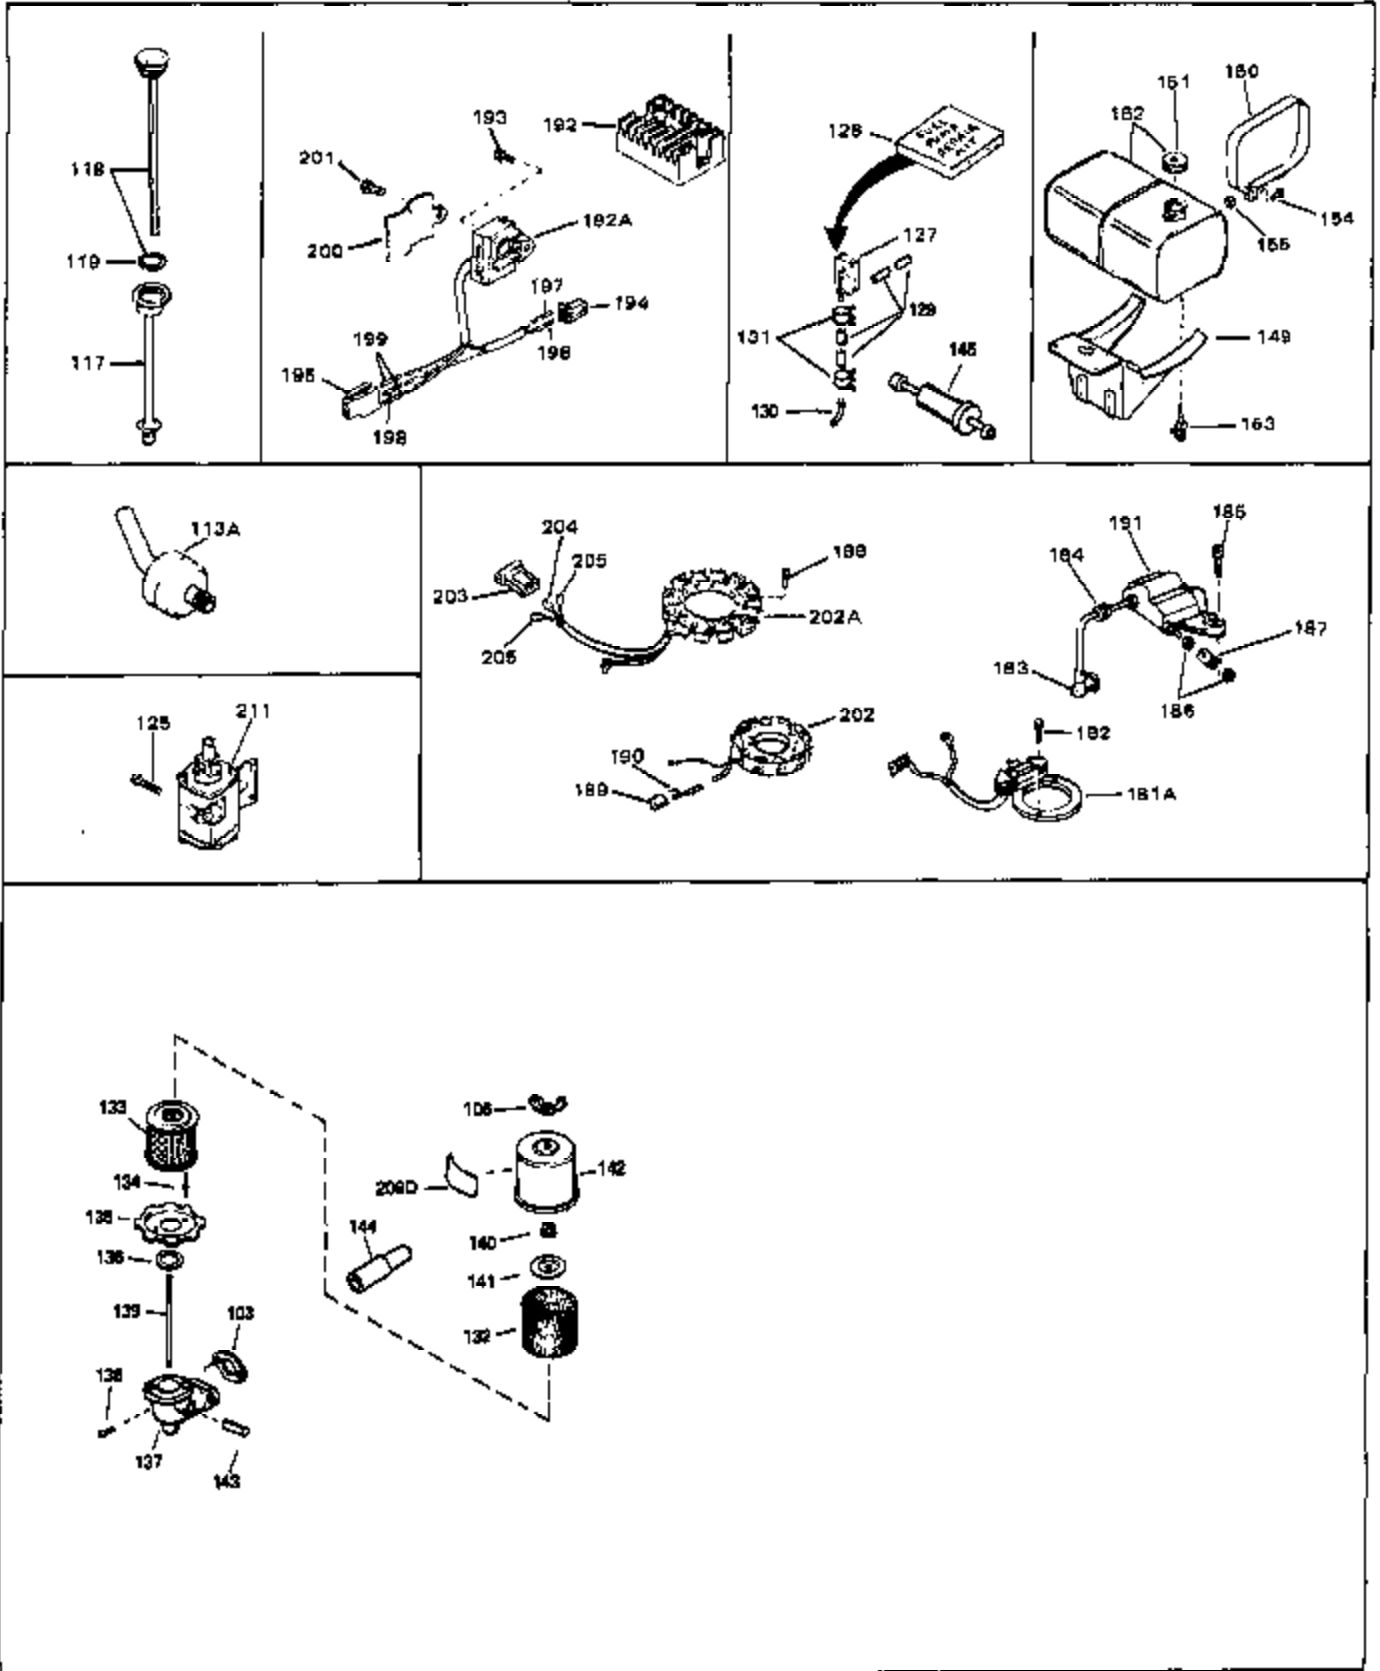

Engine Parts List #2

Ref #	Part Number	Qty	Description
103	27272	0	Gasket, Air cleaner
106	650513	0	Nut, Wing
125	650781	0	Screw, Hex hd. Sems, 5/16-18 x 11/16
127	33100	0	Fuel pump, Impulse
128	33010	0	Repair Kit, Impulse fuel pump
129	29774	0	Line, Fuel (Braided 8.25")
130	29634	0	Fitting, Fuel
130	32958	0	Fitting, Fuel
131	26460	0	Clamp, Fuel line
149	31978	0	Bracket, Fuel tank
150	31979	0	Strap, Fuel tank
151	34118	0	Cap, Fuel filler (Red Plastic) (Spurt
151	34210	0	Cap, Fuel filler (Red Plastic) (Spurt
152	31977	0	Tank Assy., Fuel (6 qt.)
153	29683	0	Strainer & Shut-off
154	650451	0	Screw
155	650456	0	Nut, Lock
183	610118	0	Cover, Spark plug
184	610750	0	Grommet, Lead wire
185	650661	0	Screw, Fil. hd. w/conical spring washer,
186	610408	0	Nut, Terminal
187	610908	0	Terminal, Female
188	650521	0	Screw
192A	610996	0	Regulator, Rectifier (20 Amp)
193	30688	0	Screw, Hex hd. Sems, 1/4-20 x 1/2
194	610921	0	Connector
195	610990	0	Connector, Male
196	610922	0	Terminal
197	610989	0	Terminal
198	610992	0	Terminal, Female
199	610991	0	Terminal, Female
202A	610902	0	Coil Assy., Alternator (20 Amp)
203	610903	0	Connector, Flat
204	610904	0	Terminal
205	610905	0	Terminal
211	32817	0	Motor, Starter (12 Volt)
211	33835	0	Motor, Starter (12 Volt)