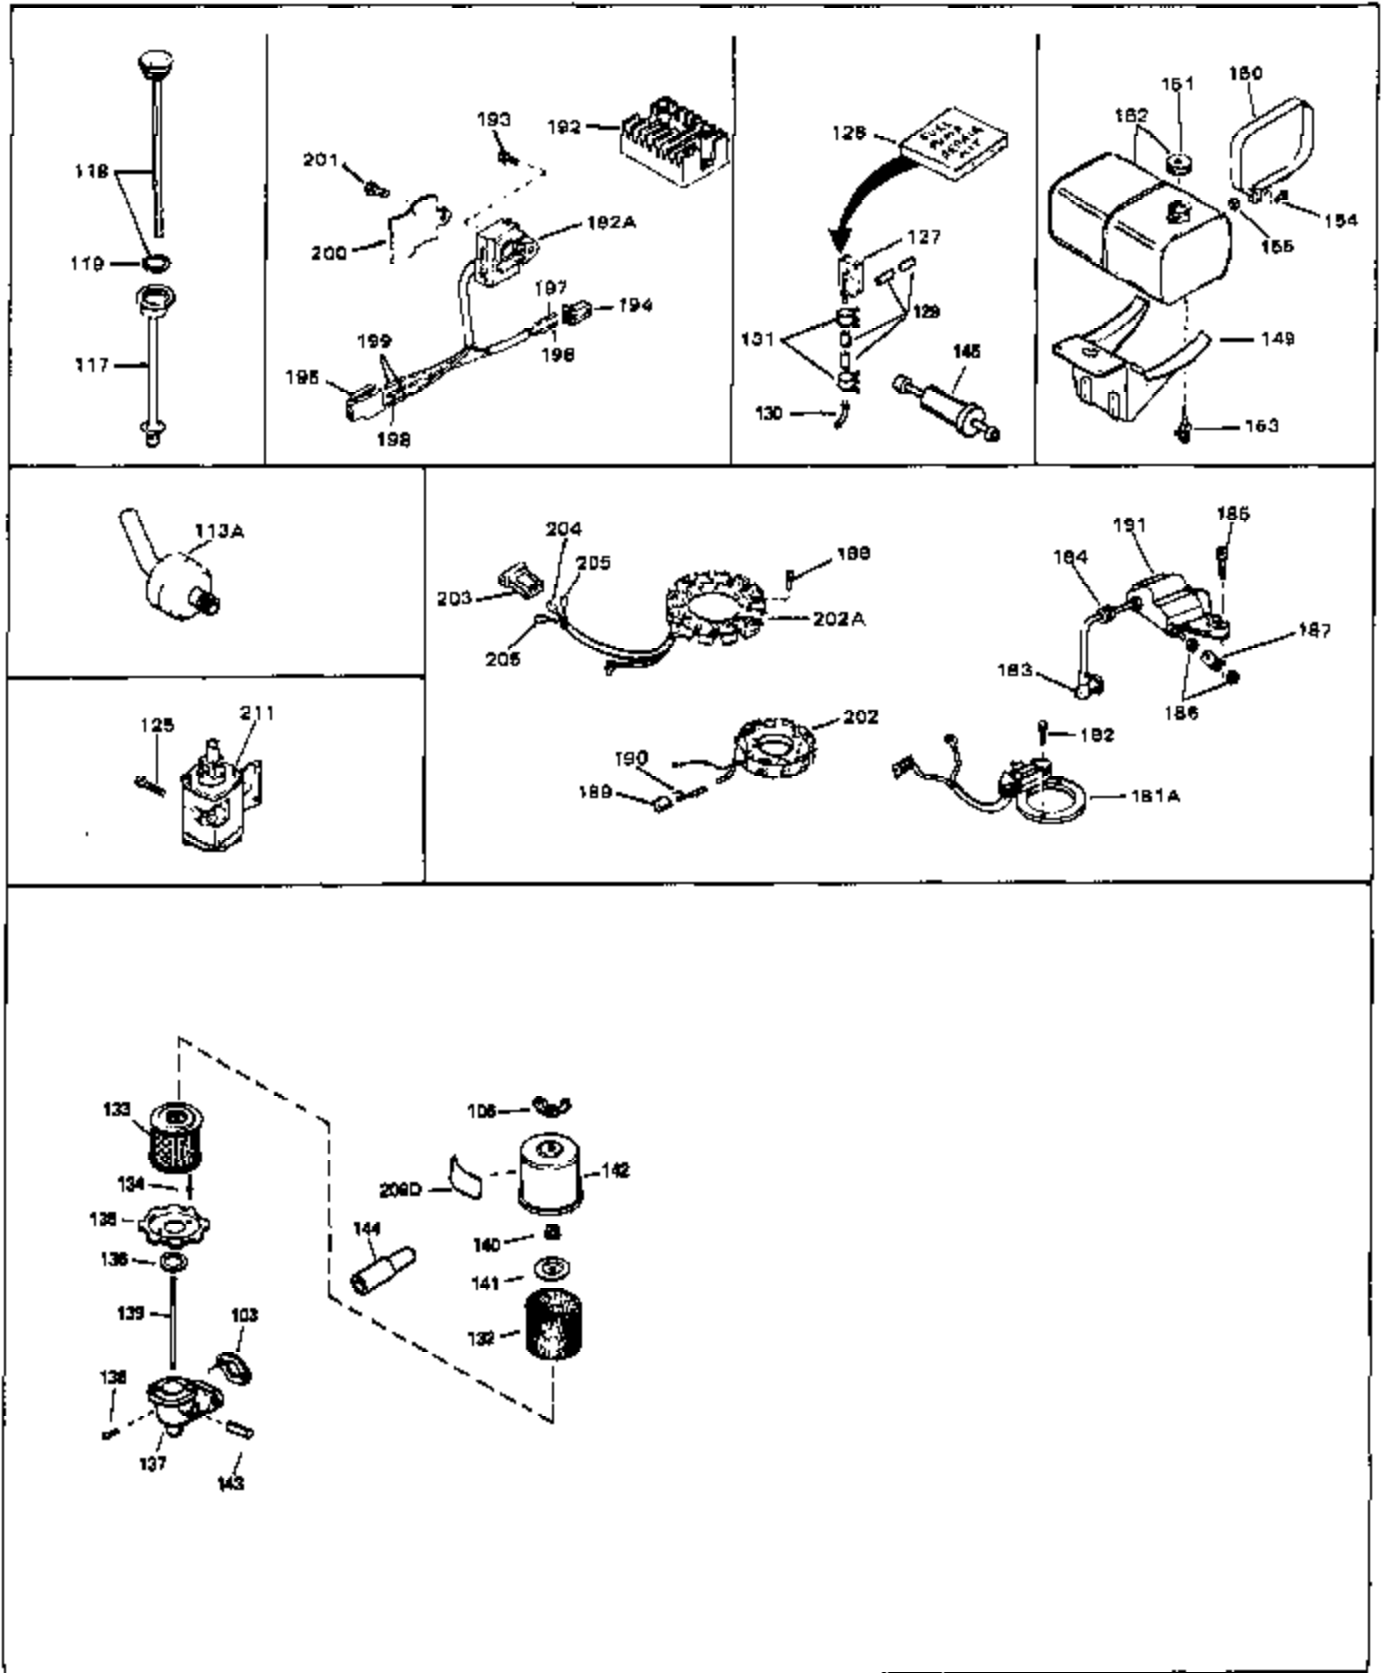

Ref #	Part Number	Qty	Description
103	27272	0	Gasket, Air cleaner
106	650513	0	Nut, Wing
125	650781	0	Screw, Hex hd. Sems, 5/16-18 x 11/16
127	33100	0	Fuel pump, Impulse
128	33010	0	Repair Kit, Impulse fuel pump
129	29774	0	Line, Fuel (Braided 8.25")
130	32958	0	Fitting, Fuel
131	26460	0	Clamp, Fuel line
149	31978	0	Bracket, Fuel tank
150	31979	0	Strap, Fuel tank
151	34118	0	Cap, Fuel filler (Red Plastic) (Spurt
151	34210	0	Cap, Fuel filler (Red Plastic) (Spurt
152	31977	0	Tank Assy., Fuel (6 qt.)
153	29683	0	Strainer & Shut-off
154	650451	0	Screw
155	650456	0	Nut, Lock
183	610118	0	Cover, Spark plug
184	610750	0	Grommet, Lead wire
185	650661	0	Screw, Fil. hd. w/conical spring washer,
186	610408	0	Nut, Terminal
187	610908	0	Terminal, Female
188	650521	0	Screw
191	610906	0	Magneto, Solid state (Incl. Nos. 183, 184,
192A	610996	0	Regulator, Rectifier (20 Amp)
193	30688	0	Screw, Hex hd. Sems, 1/4-20 x 1/2
194	610921	0	Connector
195	610990	0	Connector, Male
196	610922	0	Terminal
197	610989	0	Terminal
198	610992	0	Terminal, Female
199	610991	0	Terminal, Female
202A	610902	0	Coil Assy., Alternator (20 Amp)
203	610903	0	Connector, Flat
204	610904	0	Terminal
205	610905	0	Terminal
211	32817	0	Motor, Starter (12 Volt)
211	33835	0	Motor, Starter (12 Volt)