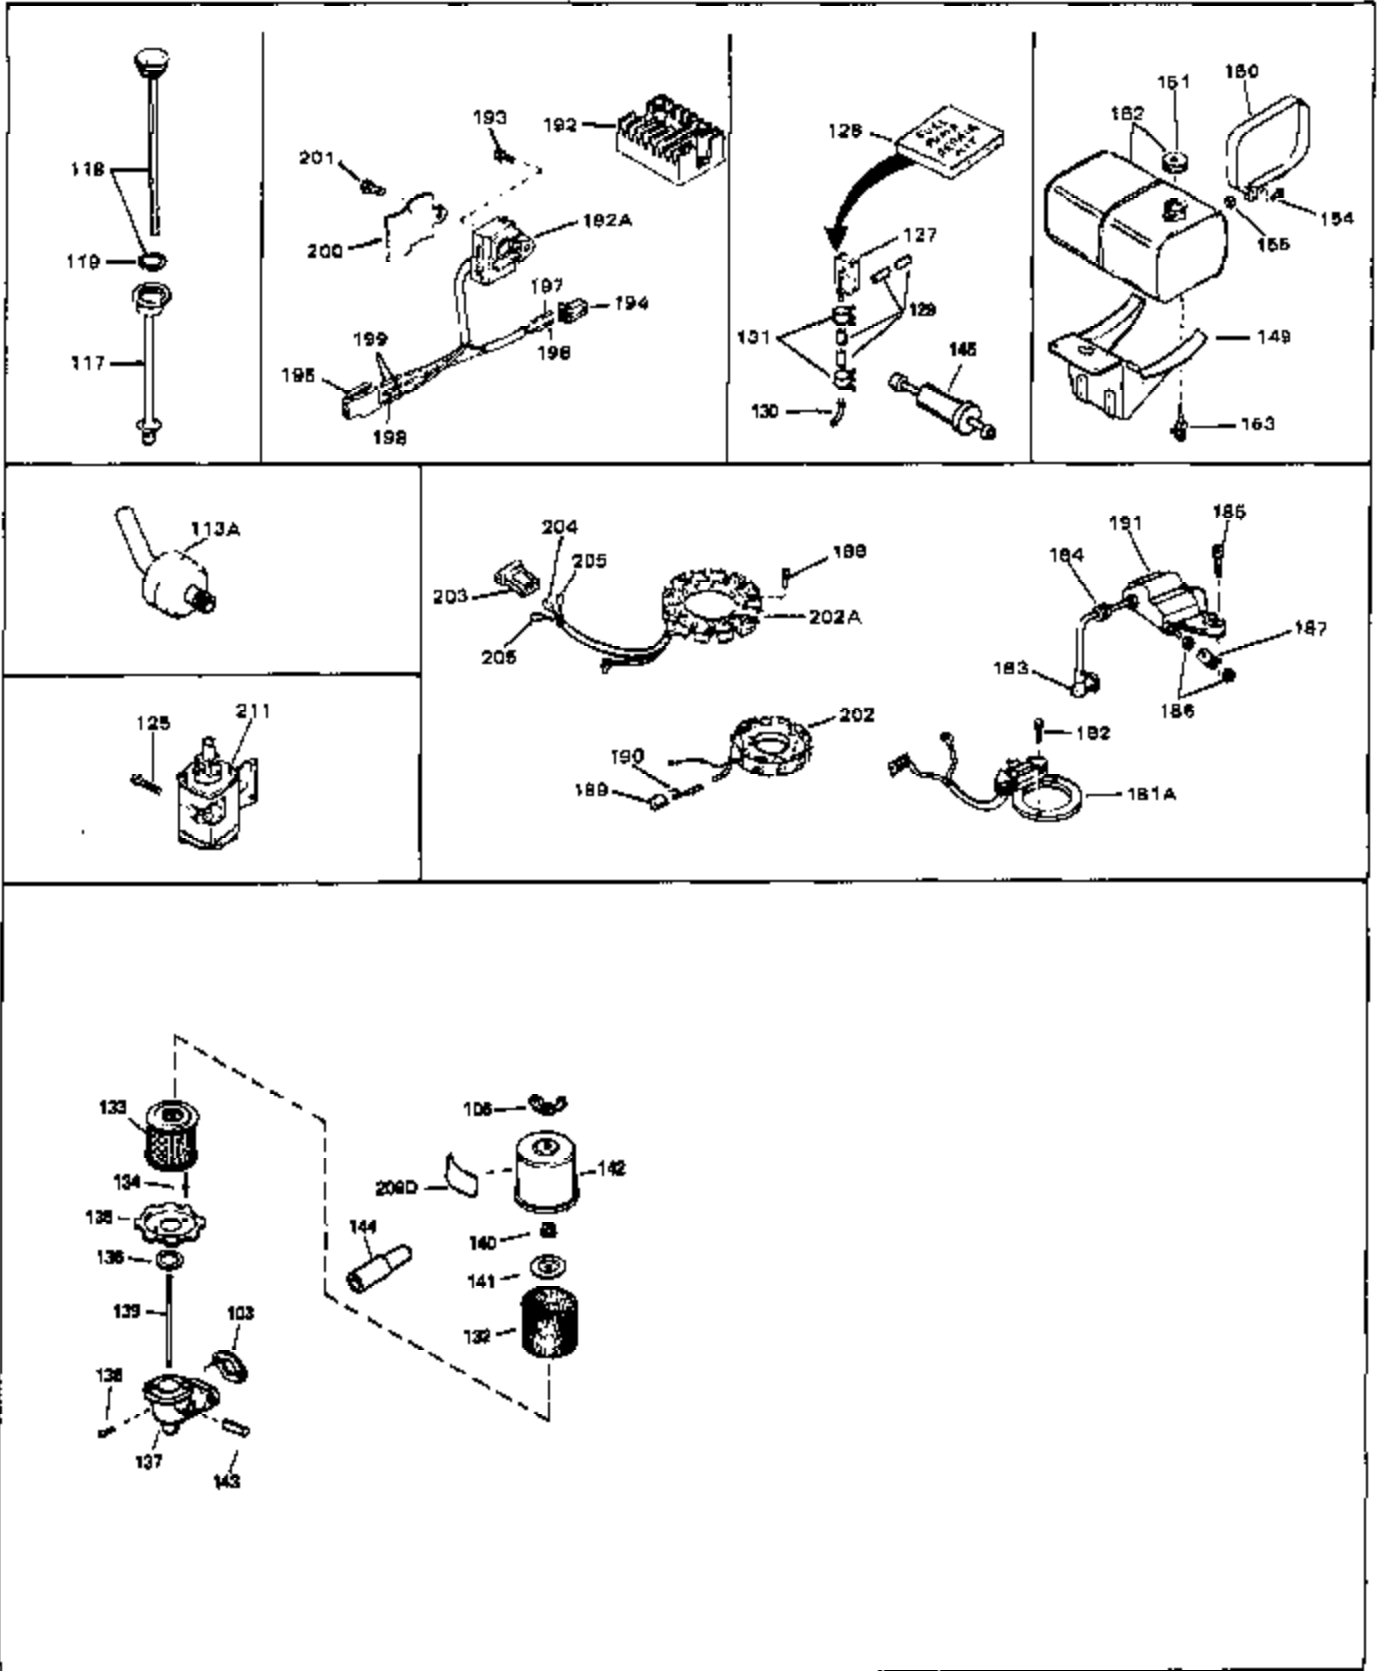

Ref #	Part Number	Qty	Description
103	27272	0	Gasket, Air cleaner
106	650513	0	Nut, Wing
125	650781	0	Screw, Hex hd. Sems, 5/16-18 x 11/16
127	33100	0	Fuel pump, Impulse
128	33010	0	Repair Kit, Impulse fuel pump
129	29774	0	Line, Fuel (Braided 8.25")
130	32958	0	Fitting, Fuel
131	26460	0	Clamp, Fuel line
149	31978	0	Bracket, Fuel tank
150	31979	0	Strap, Fuel tank
151	34118	0	Cap, Fuel filler (Red Plastic) (Spurt
151	34210	0	Cap, Fuel filler (Red Plastic) (Spurt
152	31977	0	Tank Assy., Fuel (6 qt.)
153	29683	0	Strainer & Shut-off
154	650451	0	Screw
155	650456	0	Nut, Lock
183	610118	0	Cover, Spark plug
184	610750	0	Grommet, Lead wire
185	650661	0	Screw, Fil. hd. w/conical spring washer,
186	610408	0	Nut, Terminal
187	610908	0	Terminal, Female
188	650521	0	Screw
191	610906	0	Magneto, Solid state (Incl. Nos. 183, 184,
192A	610996	0	Regulator, Rectifier (20 Amp)
193	30688	0	Screw, Hex hd. Sems, 1/4-20 x 1/2
194	610921	0	Connector
195	610990	0	Connector, Male
196	610922	0	Terminal
197	610989	0	Terminal
198	610992	0	Terminal, Female
199	610991	0	Terminal, Female
202A	610902	0	Coil Assy., Alternator (20 Amp)
203	610903	0	Connector, Flat
204	610904	0	Terminal
205	610905	0	Terminal
211	32817	0	Motor, Starter (12 Volt)
211	33835	0	Motor, Starter (12 Volt)