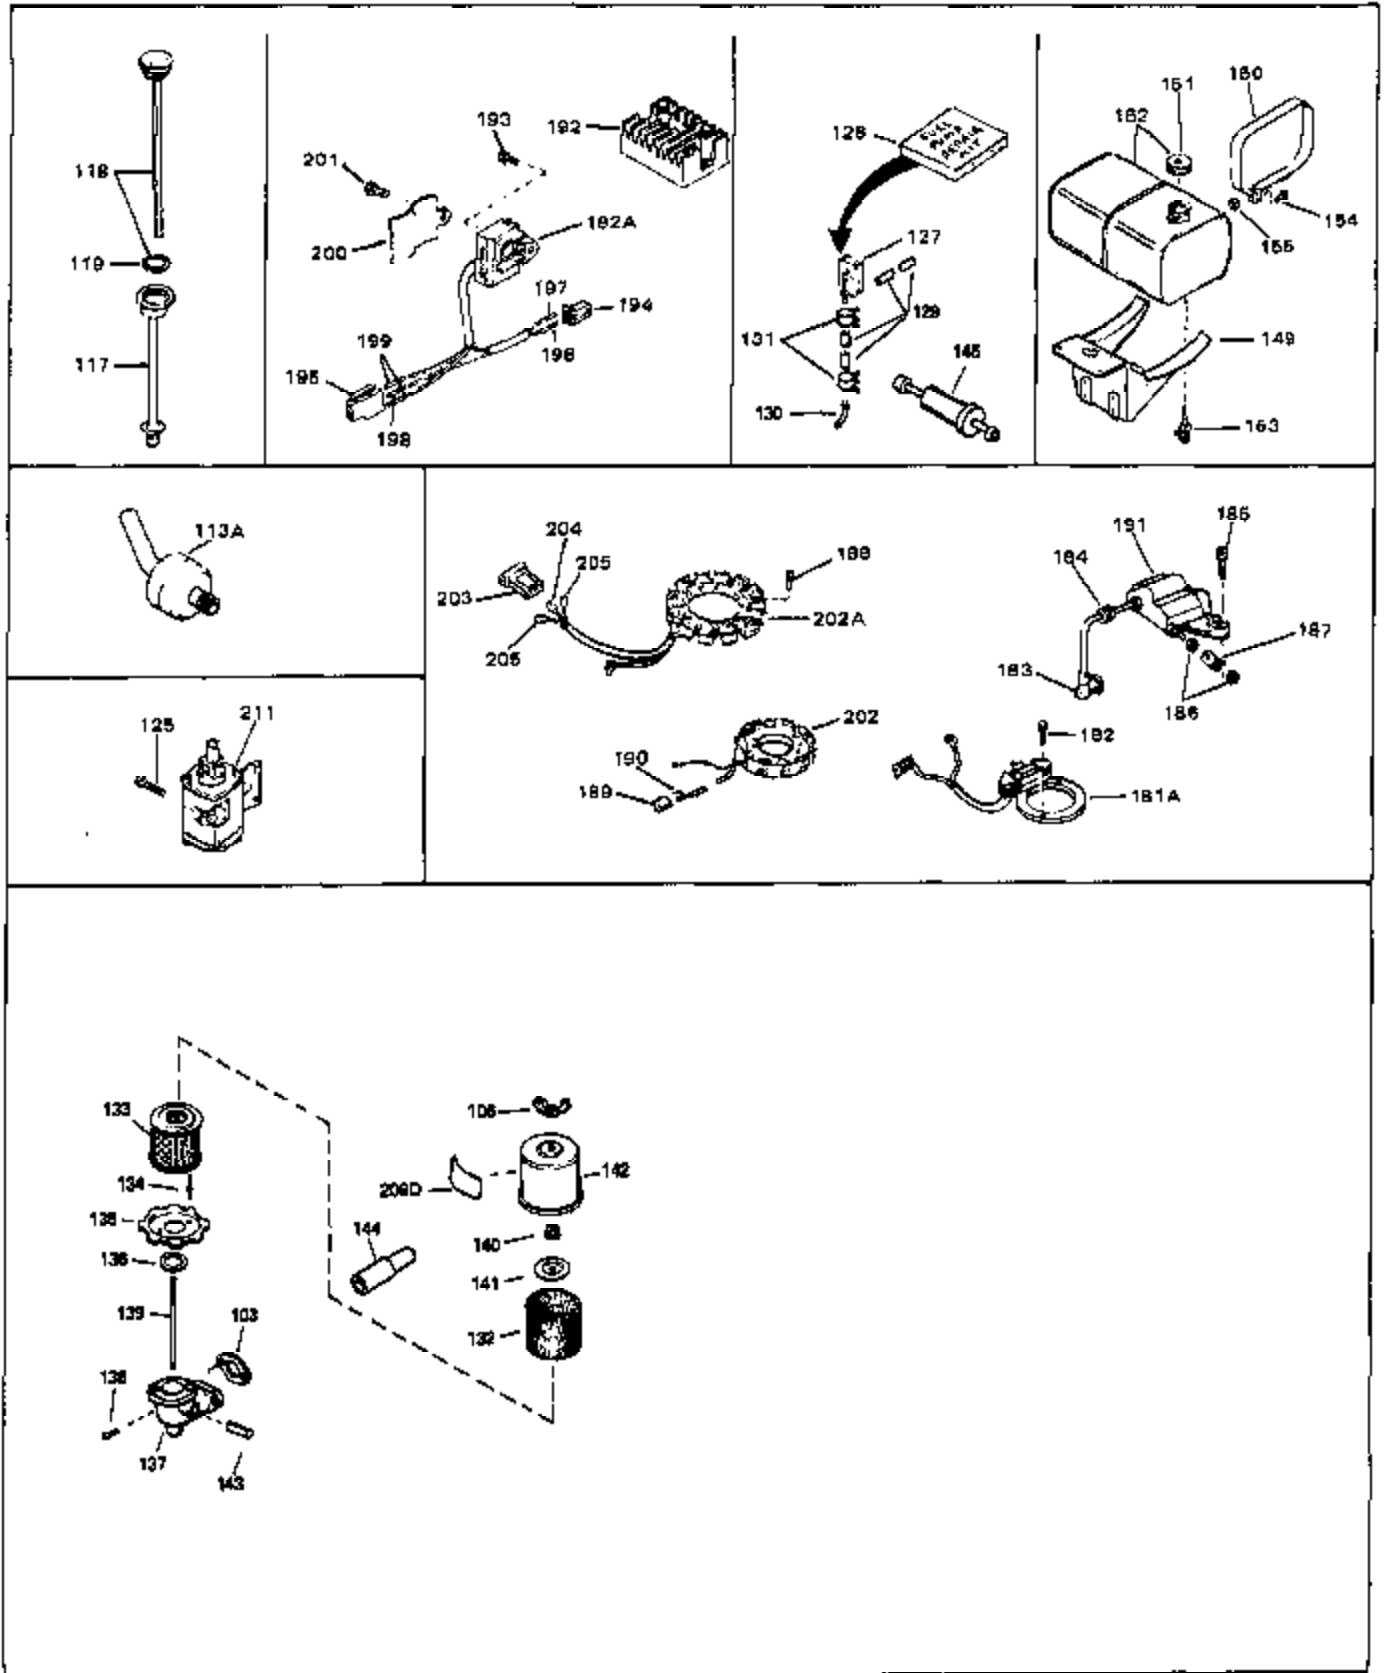

Engine Parts List #2

Ref #	Part Number	Qty	Description
103	27272	0	Gasket, Air cleaner
106	650513	0	Nut, Wing
149	31978	0	Bracket, Fuel tank
150	31979	0	Strap, Fuel tank
151	34118	0	Cap, Fuel filler (Red Plastic) (Spurt
151	34210	0	Cap, Fuel filler (Red Plastic) (Spurt
152	31977	0	Tank Assy., Fuel (6 qt.)
153	29683	0	Strainer & Shut-off
154	650451	0	Screw
155	650456	0	Nut, Lock
181A	610965	0	Stator Plate Assy. (Solid state)
182	650399	0	Screw, Phil. fil. hd. Sems, 10-32 x 5/8
183	610118	0	Cover, Spark plug
184	610750	0	Grommet, Lead wire
185	650661	0	Screw, Fil. hd. w/conical spring washer,
186	610408	0	Nut, Terminal
187	610908	0	Terminal, Female
191	610906	0	Magneto, Solid state (Incl. Nos. 183, 184,