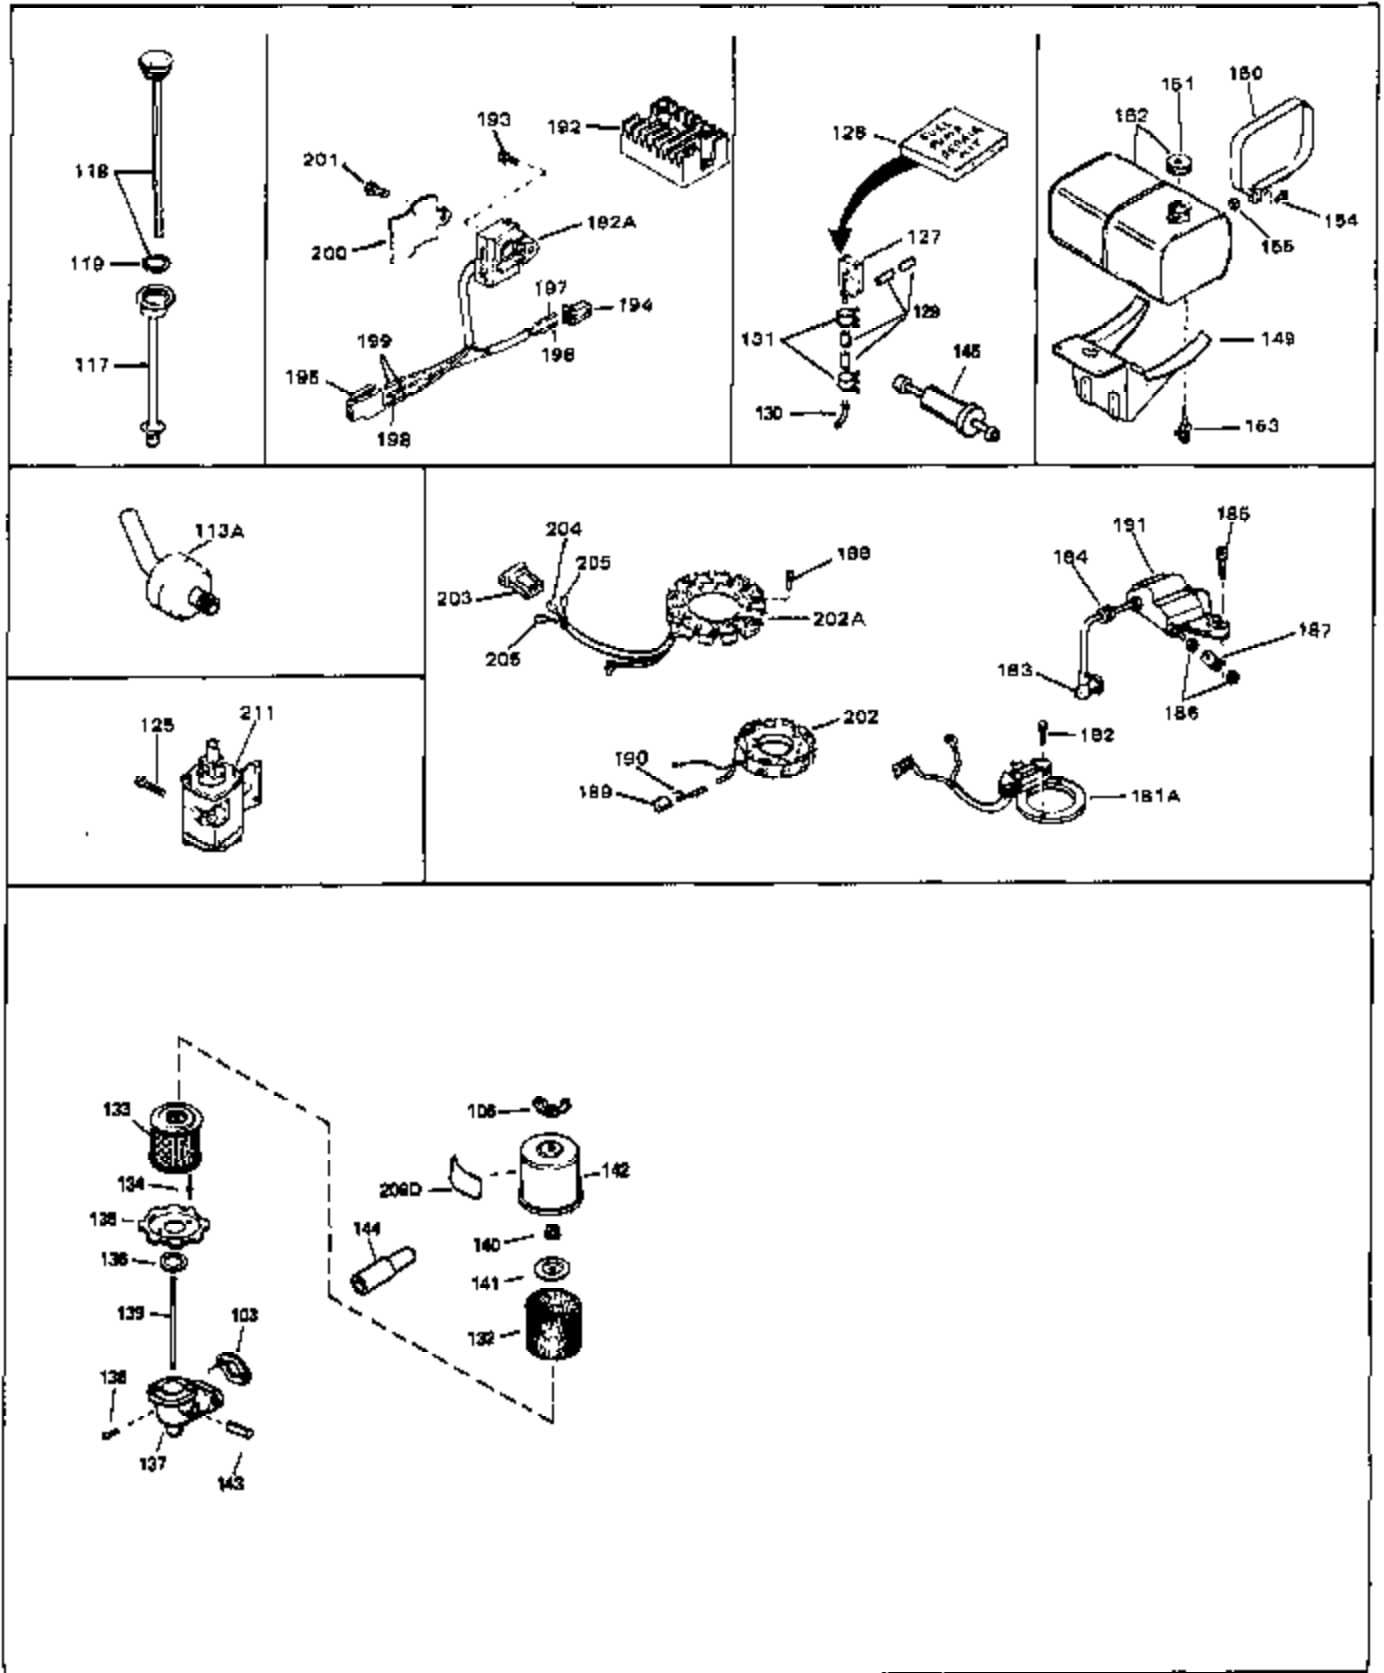

Engine Parts List #2

Ref #	Part Number	Qty	Description
103	27272	0	Gasket, Air cleaner
106	650513	0	Nut, Wing
125	650781	0	Screw, Hex hd. Sems, 5/16-18 x 11/16
149	31978	0	Bracket, Fuel tank
150	31979	0	Strap, Fuel tank
151	34118	0	Cap, Fuel filler (Red Plastic) (Spurt
151	34210	0	Cap, Fuel filler (Red Plastic) (Spurt
152	31977	0	Tank Assy., Fuel (6 qt.)
153	29683	0	Strainer & Shut-off
154	650451	0	Screw
155	650456	0	Nut, Lock
183	610118	0	Cover, Spark plug
184	610750	0	Grommet, Lead wire
185	650661	0	Screw, Fil. hd. w/conical spring washer,
186	610408	0	Nut, Terminal
187	610908	0	Terminal, Female
188	650521	0	Screw
191	610906	0	Magneto, Solid state (Incl. Nos. 183, 184,
192A	610996	0	Regulator, Rectifier (20 Amp)
193	30688	0	Screw, Hex hd. Sems, 1/4-20 x 1/2
194	610921	0	Connector
195	610990	0	Connector, Male
196	610922	0	Terminal
197	610989	0	Terminal
198	610992	0	Terminal, Female
199	610991	0	Terminal, Female
202A	610902	0	Coil Assy., Alternator (20 Amp)
203	610903	0	Connector, Flat
204	610904	0	Terminal
205	610905	0	Terminal
211	32817	0	Motor, Starter (12 Volt)
211	33835	0	Motor, Starter (12 Volt)