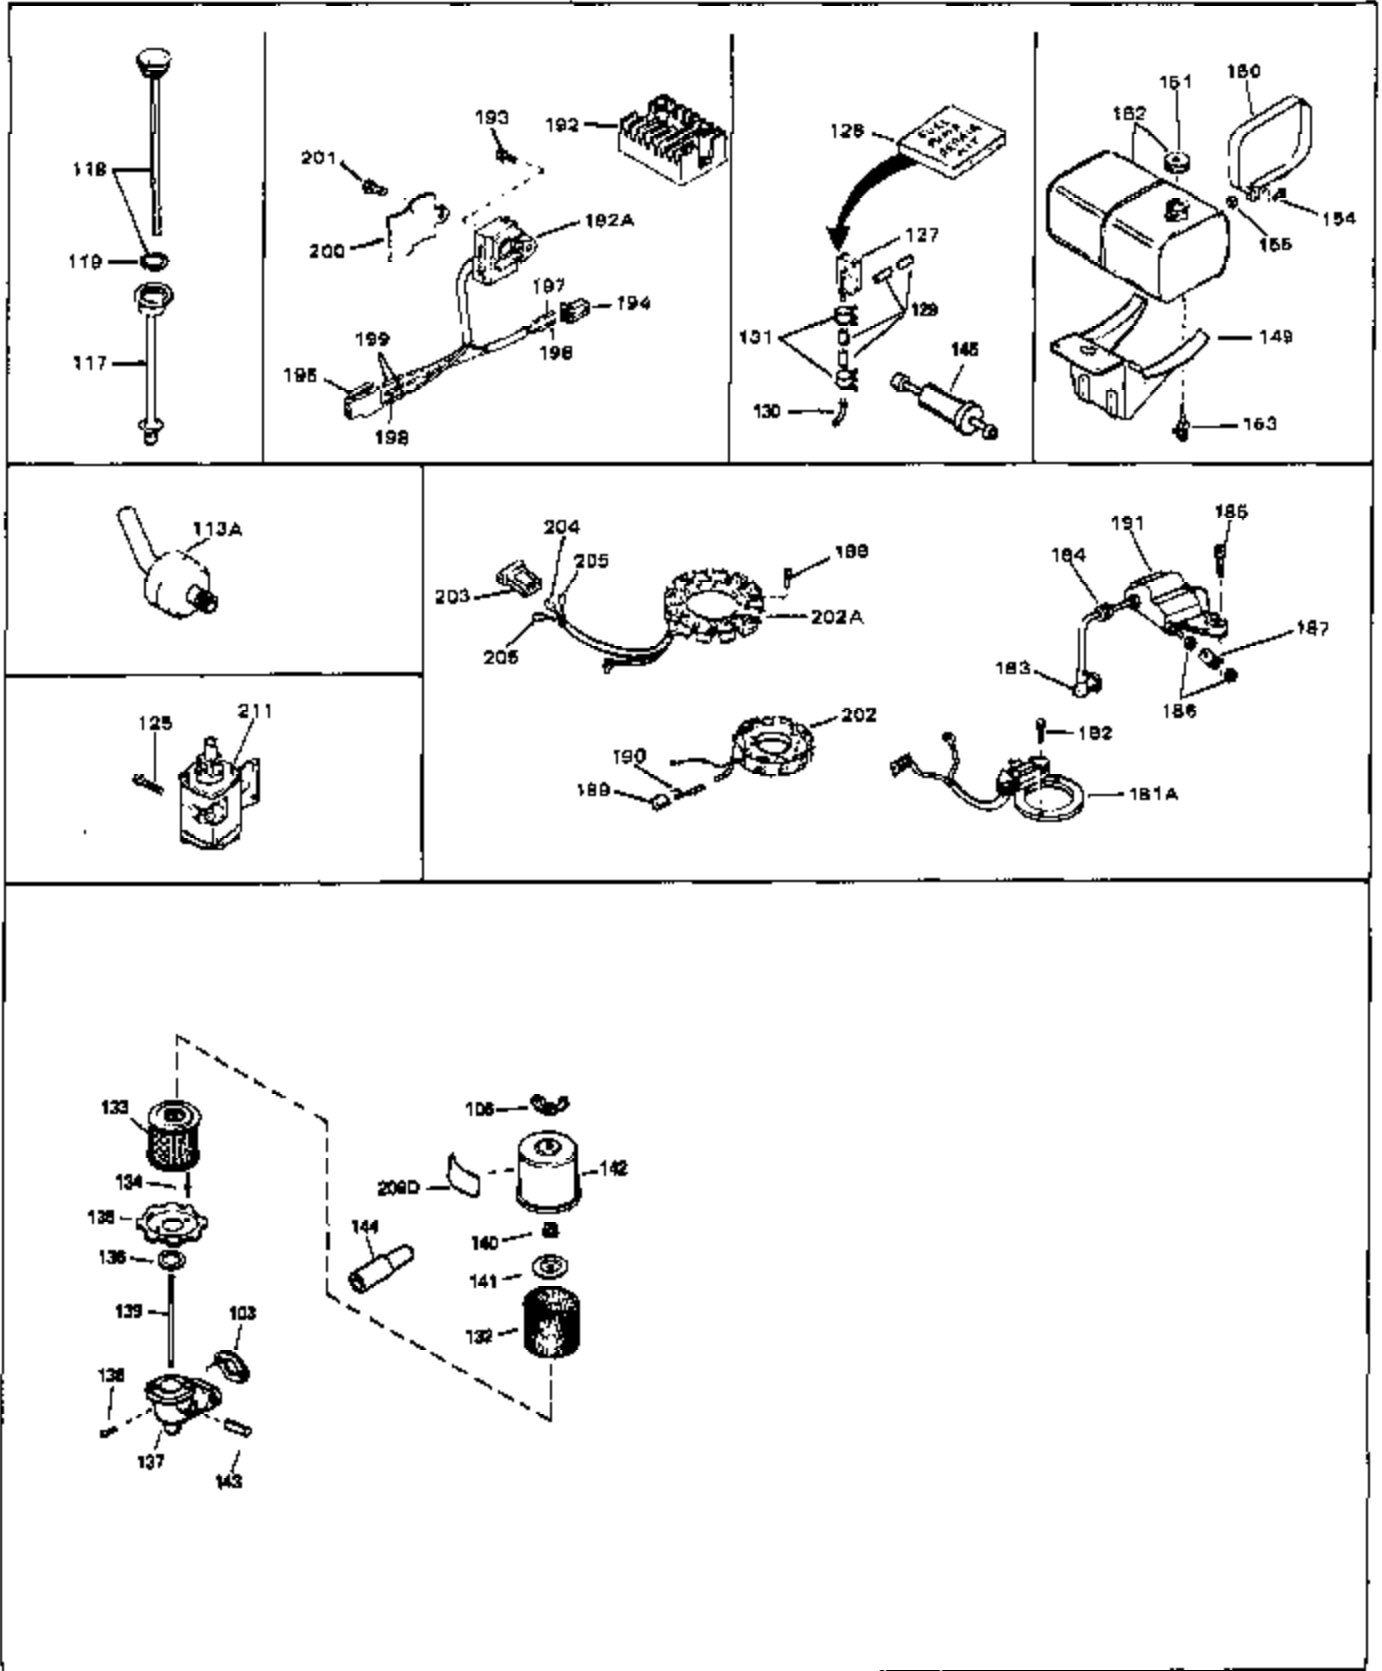

Engine Parts List #2

Ref #	Part Number	Qty	Description
103	27272	0	Gasket, Air cleaner
106	650513	0	Nut, Wing
125	650781	0	Screw, Hex hd. Sems, 5/16-18 x 11/16
130	29634	0	Fitting, Fuel
151	34118	0	Cap, Fuel filler (Red Plastic) (Spurt
151	34210	0	Cap, Fuel filler (Red Plastic) (Spurt
183	610118	0	Cover, Spark plug
184	610750	0	Grommet, Lead wire
185	650661	0	Screw, Fil. hd. w/conical spring washer,
186	610408	0	Nut, Terminal
187	610908	0	Terminal, Female
188	650521	0	Screw
191	610906	0	Magneto, Solid state (Incl. Nos. 183, 184,
192A	610996	0	Regulator, Rectifier (20 Amp)
193	30688	0	Screw, Hex hd. Sems, 1/4-20 x 1/2
194	610921	0	Connector
195	610990	0	Connector, Male
196	610922	0	Terminal
197	610989	0	Terminal
198	610992	0	Terminal, Female
199	610991	0	Terminal, Female
202A	610902	0	Coil Assy., Alternator (20 Amp)
203	610903	0	Connector, Flat
204	610904	0	Terminal
205	610905	0	Terminal
211	32817	0	Motor, Starter (12 Volt)
211	33835	0	Motor, Starter (12 Volt)