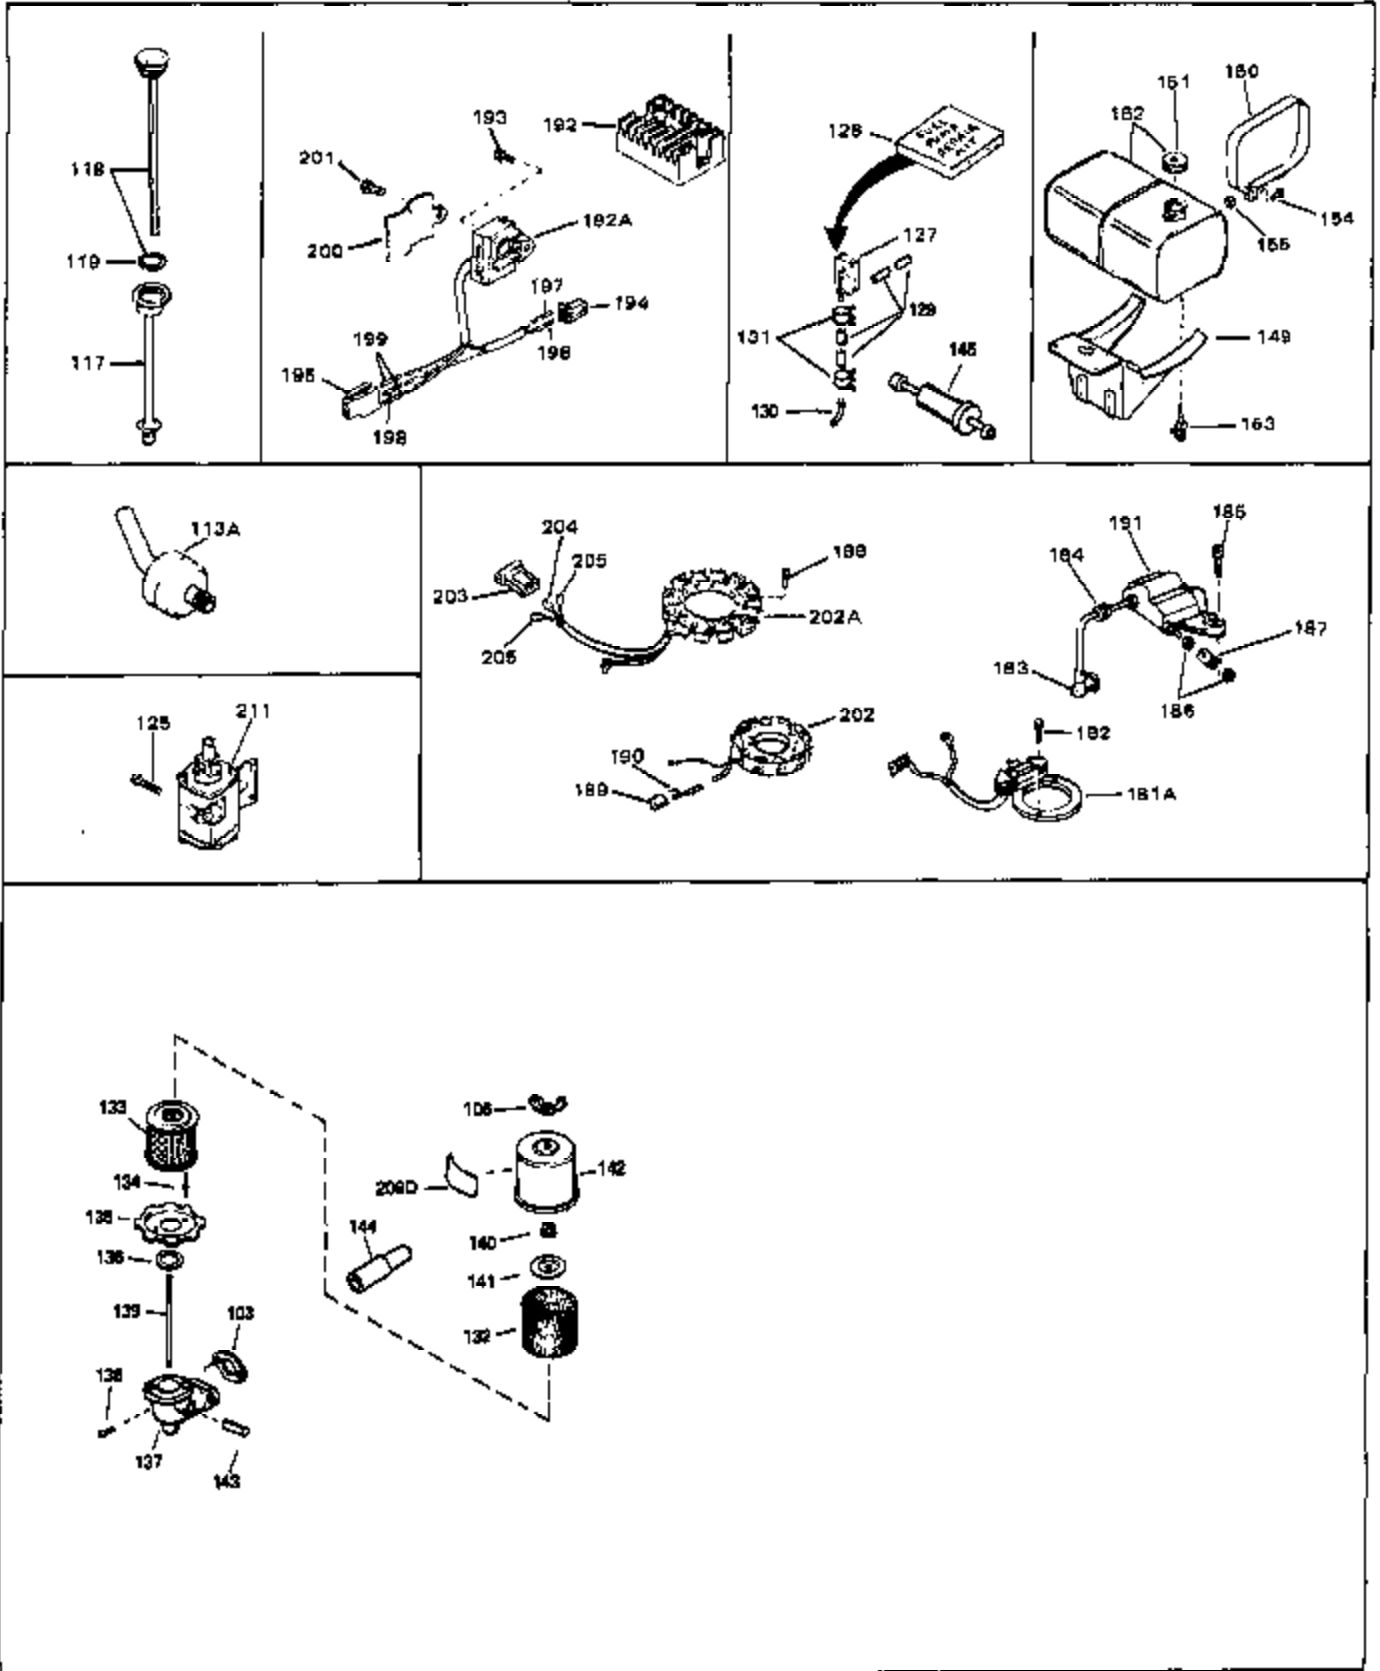

Engine Parts List #2

Ref #	Part Number	Qty	Description
103	27272	0	Gasket, Air cleaner
106	650513	0	Nut, Wing
125	650781	0	Screw, Hex hd. Sems, 5/16-18 x 11/16
149	31978	0	Bracket, Fuel tank
150	31979	0	Strap, Fuel tank
151	34118	0	Cap, Fuel filler (Red Plastic) (Spurt
151	34210	0	Cap, Fuel filler (Red Plastic) (Spurt
152	31977	0	Tank Assy., Fuel (6 qt.)
153	29683	0	Strainer & Shut-off
154	650451	0	Screw
155	650456	0	Nut, Lock
183	610118	0	Cover, Spark plug
184	610750	0	Grommet, Lead wire
185	650661	0	Screw, Fil. hd. w/conical spring washer,
186	610408	0	Nut, Terminal
187	610908	0	Terminal, Female
188	650521	0	Screw
191	610906	0	Magneto, Solid state (Incl. Nos. 183, 184,
192A	610996	0	Regulator, Rectifier (20 Amp)
193	30688	0	Screw, Hex hd. Sems, 1/4-20 x 1/2
194	610921	0	Connector
195	610990	0	Connector, Male
196	610922	0	Terminal
197	610989	0	Terminal
198	610992	0	Terminal, Female
199	610991	0	Terminal, Female
202A	610902	0	Coil Assy., Alternator (20 Amp)
203	610903	0	Connector, Flat
204	610904	0	Terminal
205	610905	0	Terminal
211	32817	0	Motor, Starter (12 Volt)
211	33835	0	Motor, Starter (12 Volt)