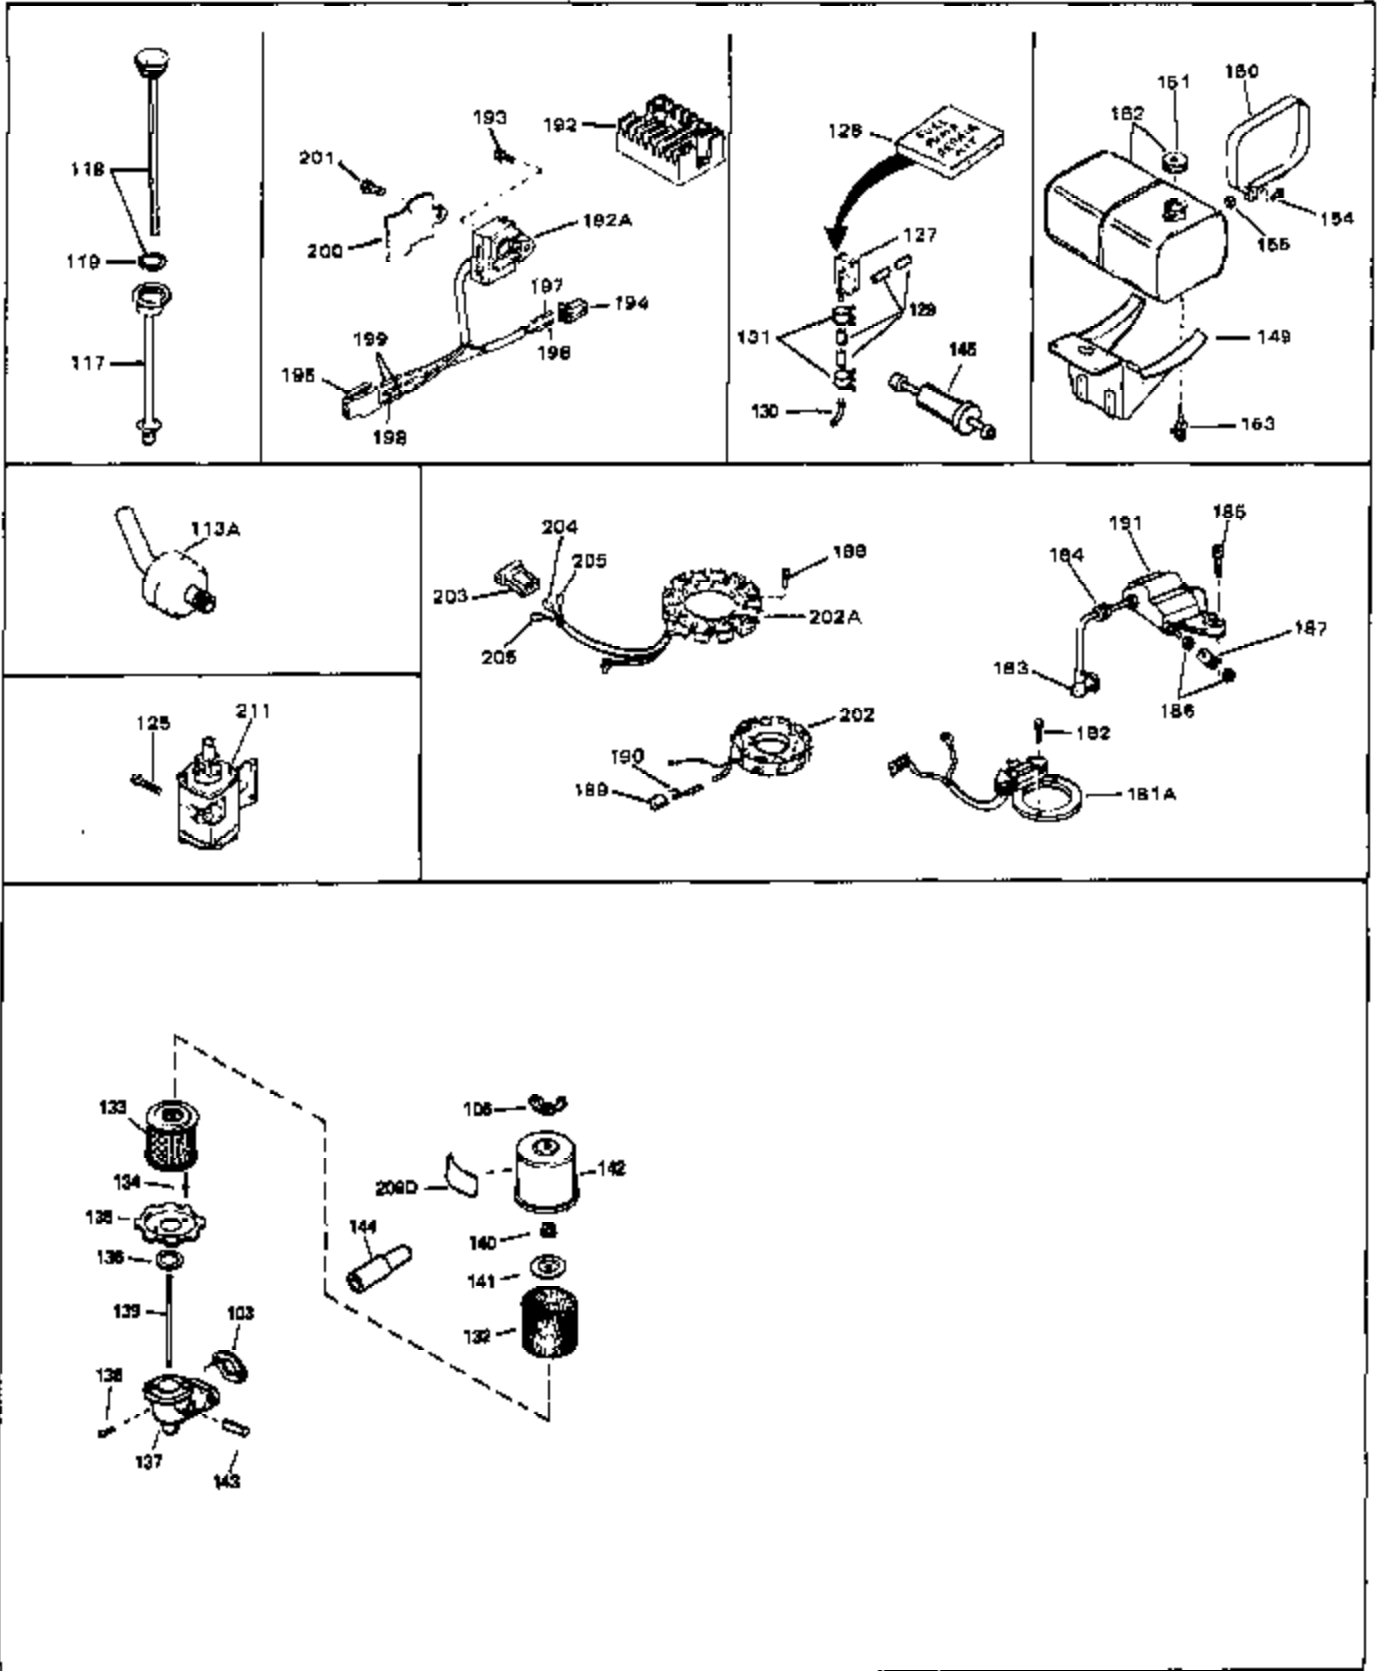

Engine Parts List #2

Ref #	Part Number	Qty	Description
103	27272	0	Gasket, Air cleaner
106	650513	0	Nut, Wing
125	650781	0	Screw, Hex hd. Sems, 5/16-18 x 11/16
129	30962	0	Line, Fuel (Braided 32")
131	26460	0	Clamp, Fuel line
151	34118	0	Cap, Fuel filler (Red Plastic) (Spurt
151	34210	0	Cap, Fuel filler (Red Plastic) (Spurt
183	610118	0	Cover, Spark plug
184	610750	0	Grommet, Lead wire
185	650661	0	Screw, Fil. hd. w/conical spring washer,
186	610408	0	Nut, Terminal
187	610908	0	Terminal, Female
188	650521	0	Screw
191	610906	0	Magneto, Solid state (Incl. Nos. 183, 184,
192A	610996	0	Regulator, Rectifier (20 Amp)
193	30688	0	Screw, Hex hd. Sems, 1/4-20 x 1/2
194	610921	0	Connector
195	610990	0	Connector, Male
196	610922	0	Terminal
197	610989	0	Terminal
198	610992	0	Terminal, Female
199	610991	0	Terminal, Female
202A	610902	0	Coil Assy., Alternator (20 Amp)
203	610903	0	Connector, Flat
204	610904	0	Terminal
205	610905	0	Terminal
211	32817	0	Motor, Starter (12 Volt)
211	33835	0	Motor, Starter (12 Volt)