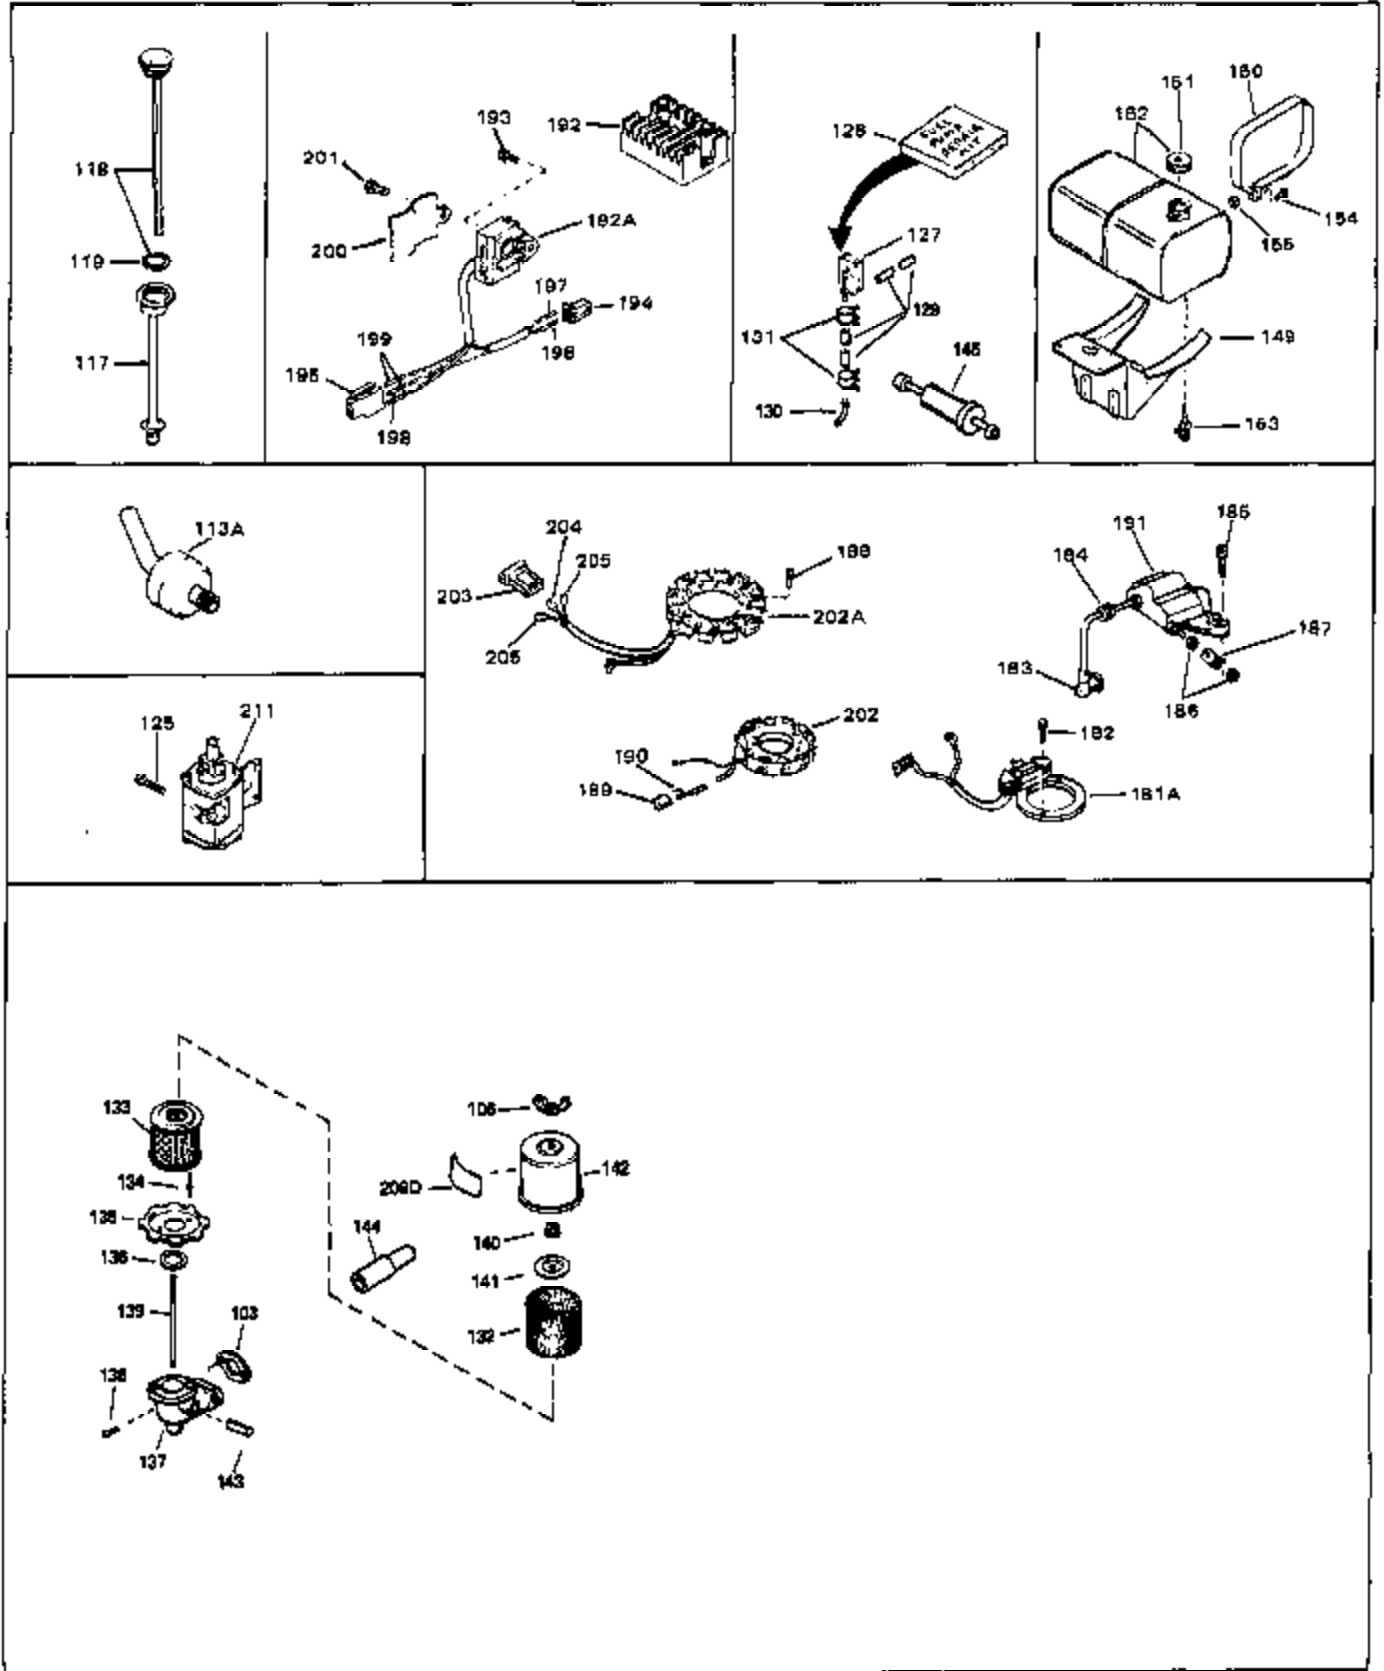

Engine Parts List #2

Ref #	Part Number	Qty	Description
103	27272	0	Gasket, Air cleaner
106	650513	0	Nut, Wing
129	30962	0	Line, Fuel (Braided 32")
131	26460	0	Clamp, Fuel line
151	34118	0	Cap, Fuel filler (Red Plastic) (Spurt
151	34210	0	Cap, Fuel filler (Red Plastic) (Spurt
183	610118	0	Cover, Spark plug
184	610750	0	Grommet, Lead wire
185	650661	0	Screw, Fil. hd. w/conical spring washer,
186	610408	0	Nut, Terminal
187	610908	0	Terminal, Female
188	650521	0	Screw
191	610906	0	Magneto, Solid state (Incl. Nos. 183, 184,
192	610907	0	Regulator, Rectifier (20 Amp)
202A	610902	0	Coil Assy., Alternator (20 Amp)
203	610903	0	Connector, Flat
204	610904	0	Terminal
205	610905	0	Terminal