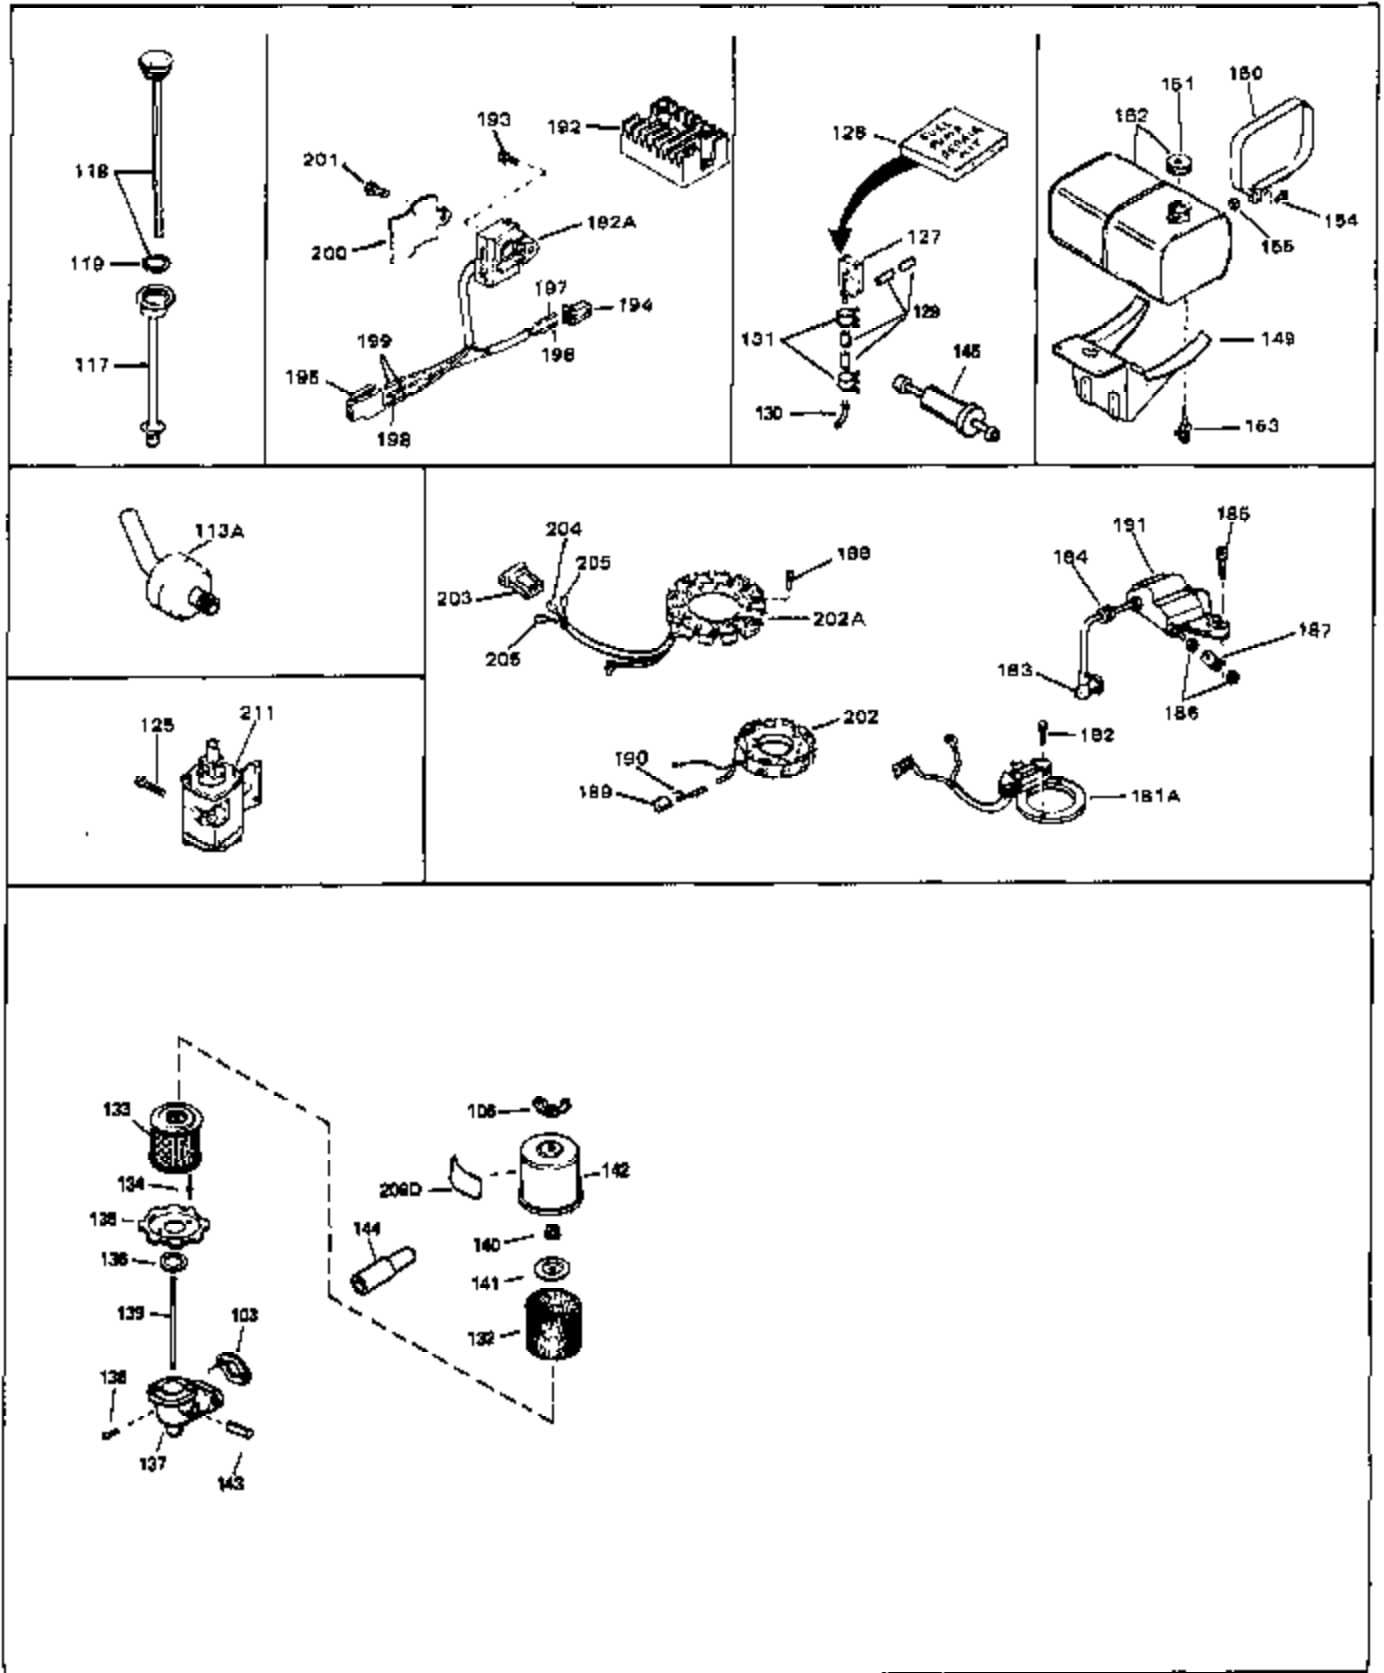

Ref #	Part Number	Qty	Description
103	27272	0	Gasket, Air cleaner
106	650513	0	Nut, Wing
151	34118	0	Cap, Fuel filler (Red Plastic) (Spurt
151	34210	0	Cap, Fuel filler (Red Plastic) (Spurt
181A	610965	0	Stator Plate Assy. (Solid state)
182	650399	0	Screw, Phil. fil. hd. Sems, 10-32 x 5/8
183	610118	0	Cover, Spark plug
184	610750	0	Grommet, Lead wire
185	650661	0	Screw, Fil. hd. w/conical spring washer,
186	610408	0	Nut, Terminal
187	610908	0	Terminal, Female
191	610906	0	Magneto, Solid state (Incl. Nos. 183, 184,