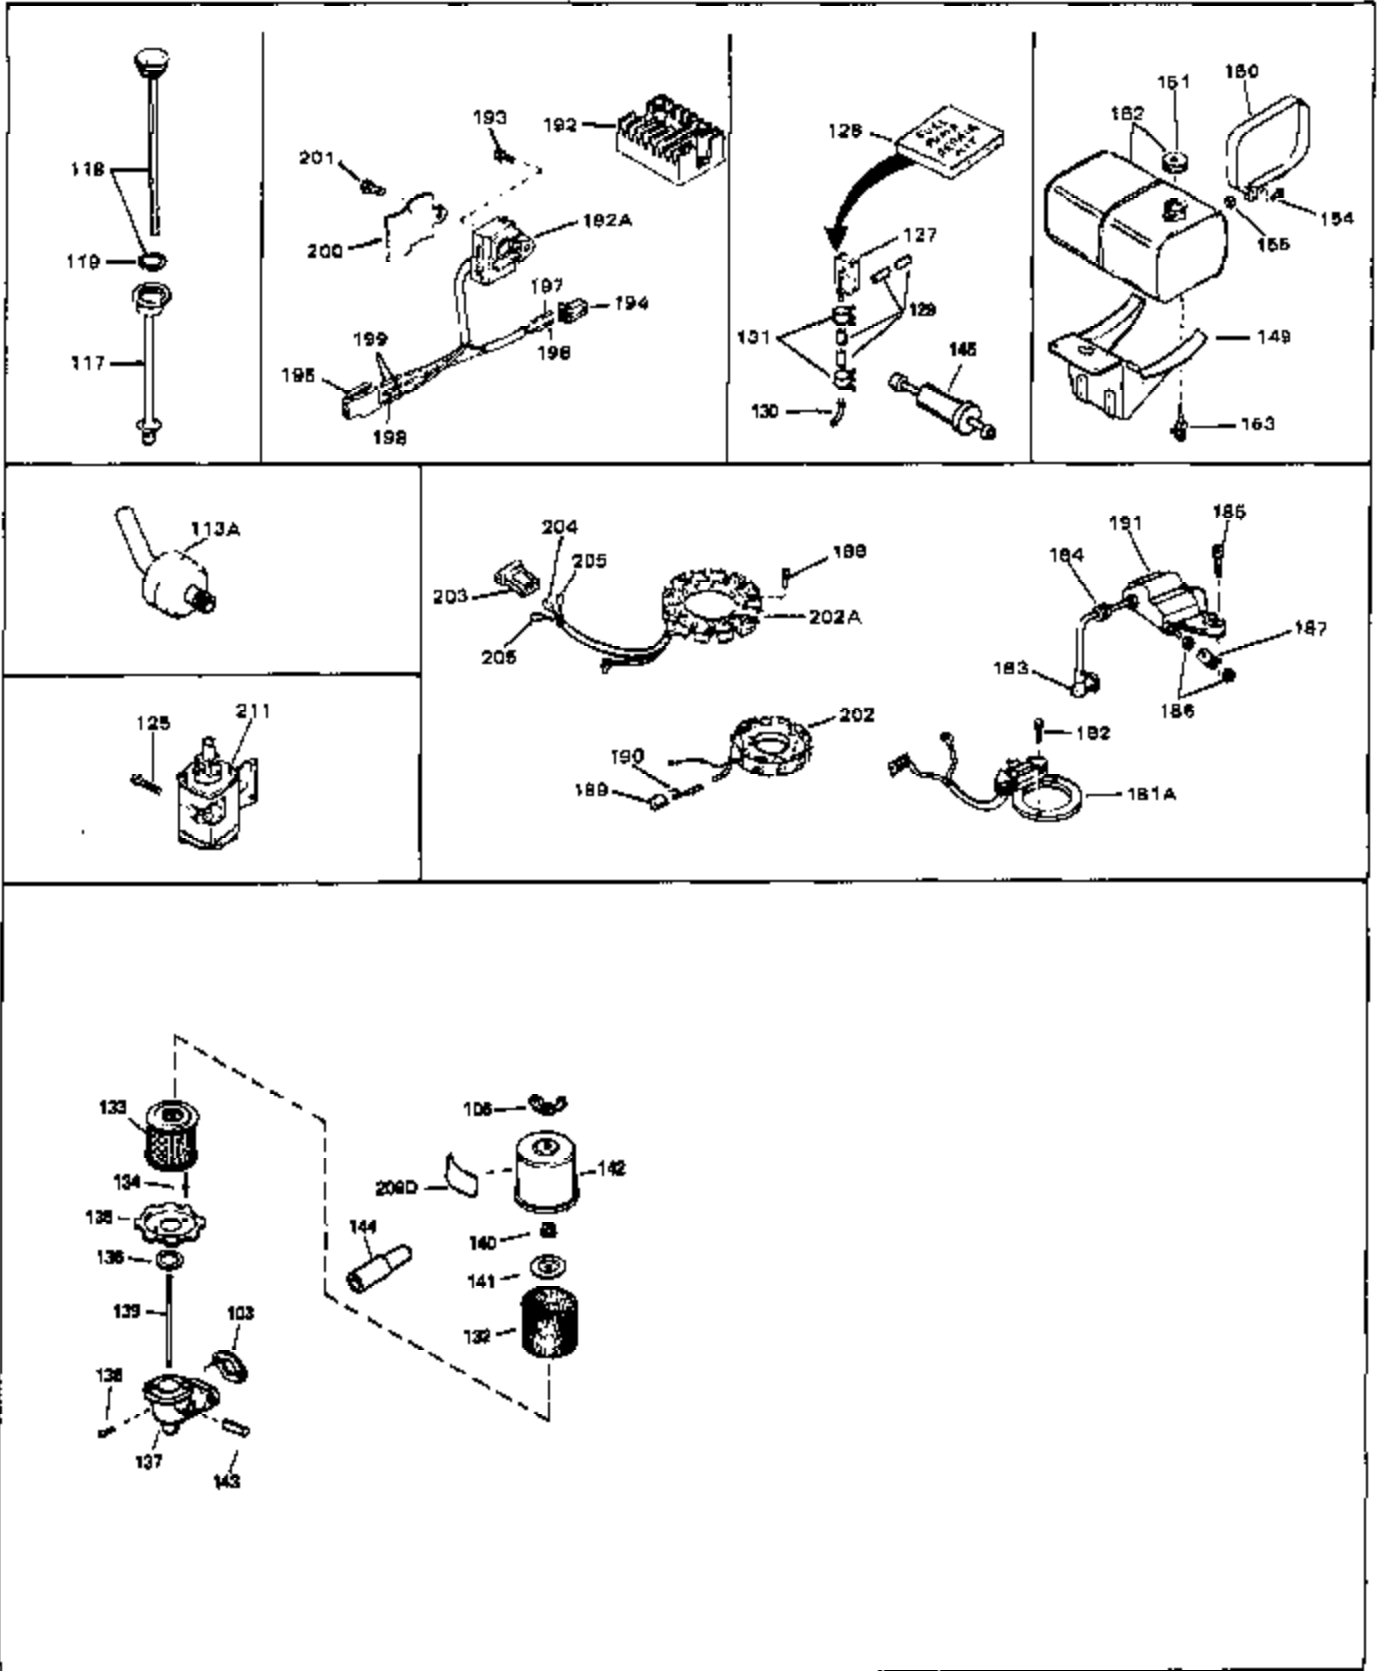

Engine Parts List #2

Ref #	Part Number	Qty	Description
103	27272	0	Gasket, Air cleaner
106	650513	0	Nut, Wing
117	33951A	0	Tube, Oil filler
118	33950A	0	Dipstick, Oil (Twist Lock)
119	33590	0	"O" Ring
125	650781	0	Screw, Hex hd. Sems, 5/16-18 x 11/16
127	33100	0	Fuel pump, Impulse
128	33010	0	Repair Kit, Impulse fuel pump
129	29774	0	Line, Fuel (Braided 8.25")
130	32958	0	Fitting, Fuel
131	26460	0	Clamp, Fuel line
151	34118	0	Cap, Fuel filler (Red Plastic) (Spurt
151	34210	0	Cap, Fuel filler (Red Plastic) (Spurt
183	610118	0	Cover, Spark plug
184	610750	0	Grommet, Lead wire
185	650661	0	Screw, Fil. hd. w/conical spring washer,
186	610408	0	Nut, Terminal
187	610908	0	Terminal, Female
188	650521	0	Screw
191	610906	0	Magneto, Solid state (Incl. Nos. 183, 184,
192	610907	0	Regulator, Rectifier (20 Amp)
202A	610902	0	Coil Assy., Alternator (20 Amp)
203	610903	0	Connector, Flat
204	610904	0	Terminal
205	610905	0	Terminal
211	32817	0	Motor, Starter (12 Volt)
211	33835	0	Motor, Starter (12 Volt)