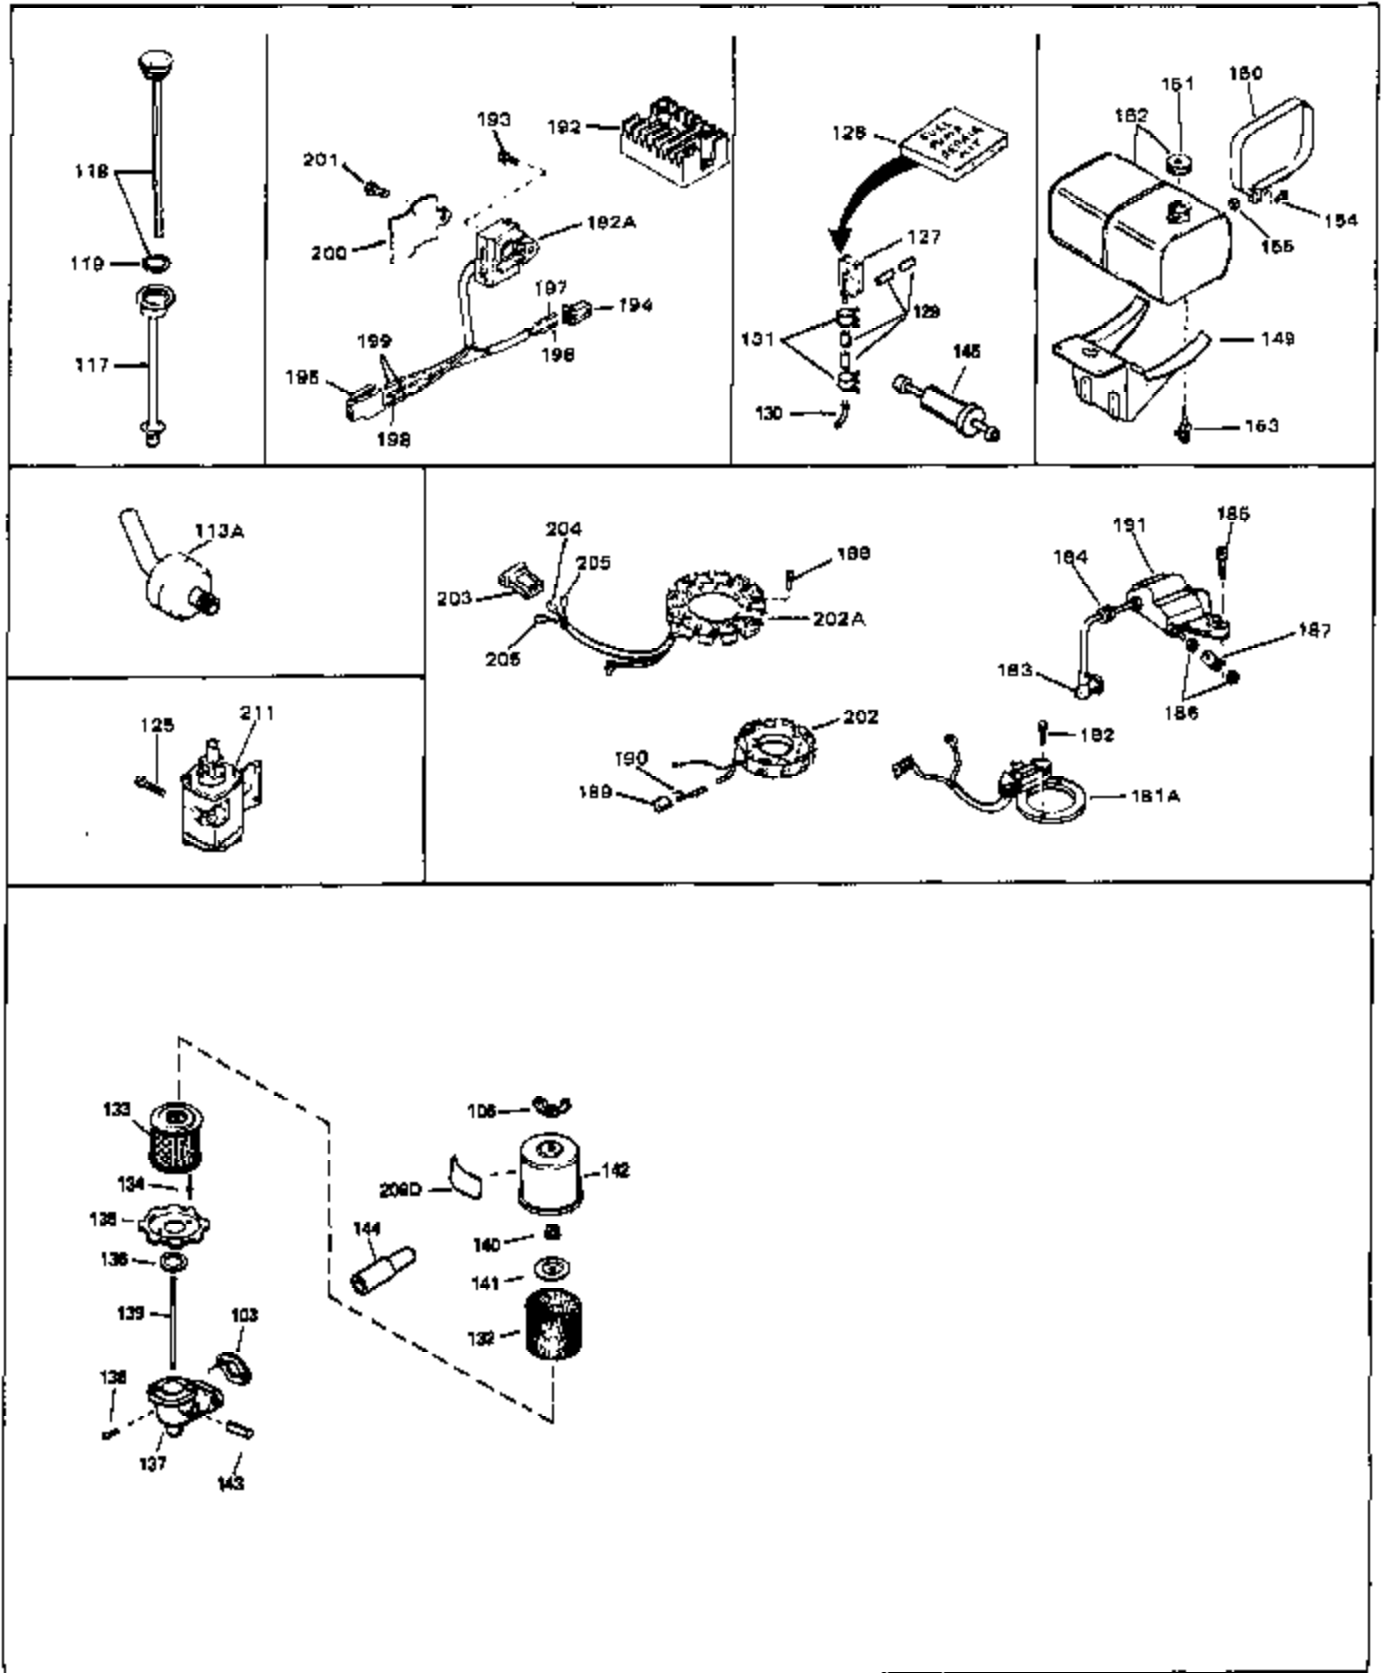

Engine Parts List #2

Ref #	Part Number	Qty	Description
103	27272	0	Gasket, Air cleaner
106	650513	0	Nut, Wing
117	33951A	0	Tube, Oil filler
118	33950A	0	Dipstick, Oil (Twist Lock)
119	33590	0	"O" Ring
125	650781	0	Screw, Hex hd. Sems, 5/16-18 x 11/16
129	30705	0	Line, Fuel (Braided 16")
131	26460	0	Clamp, Fuel line
151	34118	0	Cap, Fuel filler (Red Plastic) (Spurt
151	34210	0	Cap, Fuel filler (Red Plastic) (Spurt
183	610118	0	Cover, Spark plug
184	610750	0	Grommet, Lead wire
185	650661	0	Screw, Fil. hd. w/conical spring washer,
186	610408	0	Nut, Terminal
187	610908	0	Terminal, Female
188	650521	0	Screw
191	610906	0	Magneto, Solid state (Incl. Nos. 183, 184,
192	610907	0	Regulator, Rectifier (20 Amp)
202A	610902	0	Coil Assy., Alternator (20 Amp)
203	610903	0	Connector, Flat
204	610904	0	Terminal
205	610905	0	Terminal
211	32817	0	Motor, Starter (12 Volt)
211	33835	0	Motor, Starter (12 Volt)