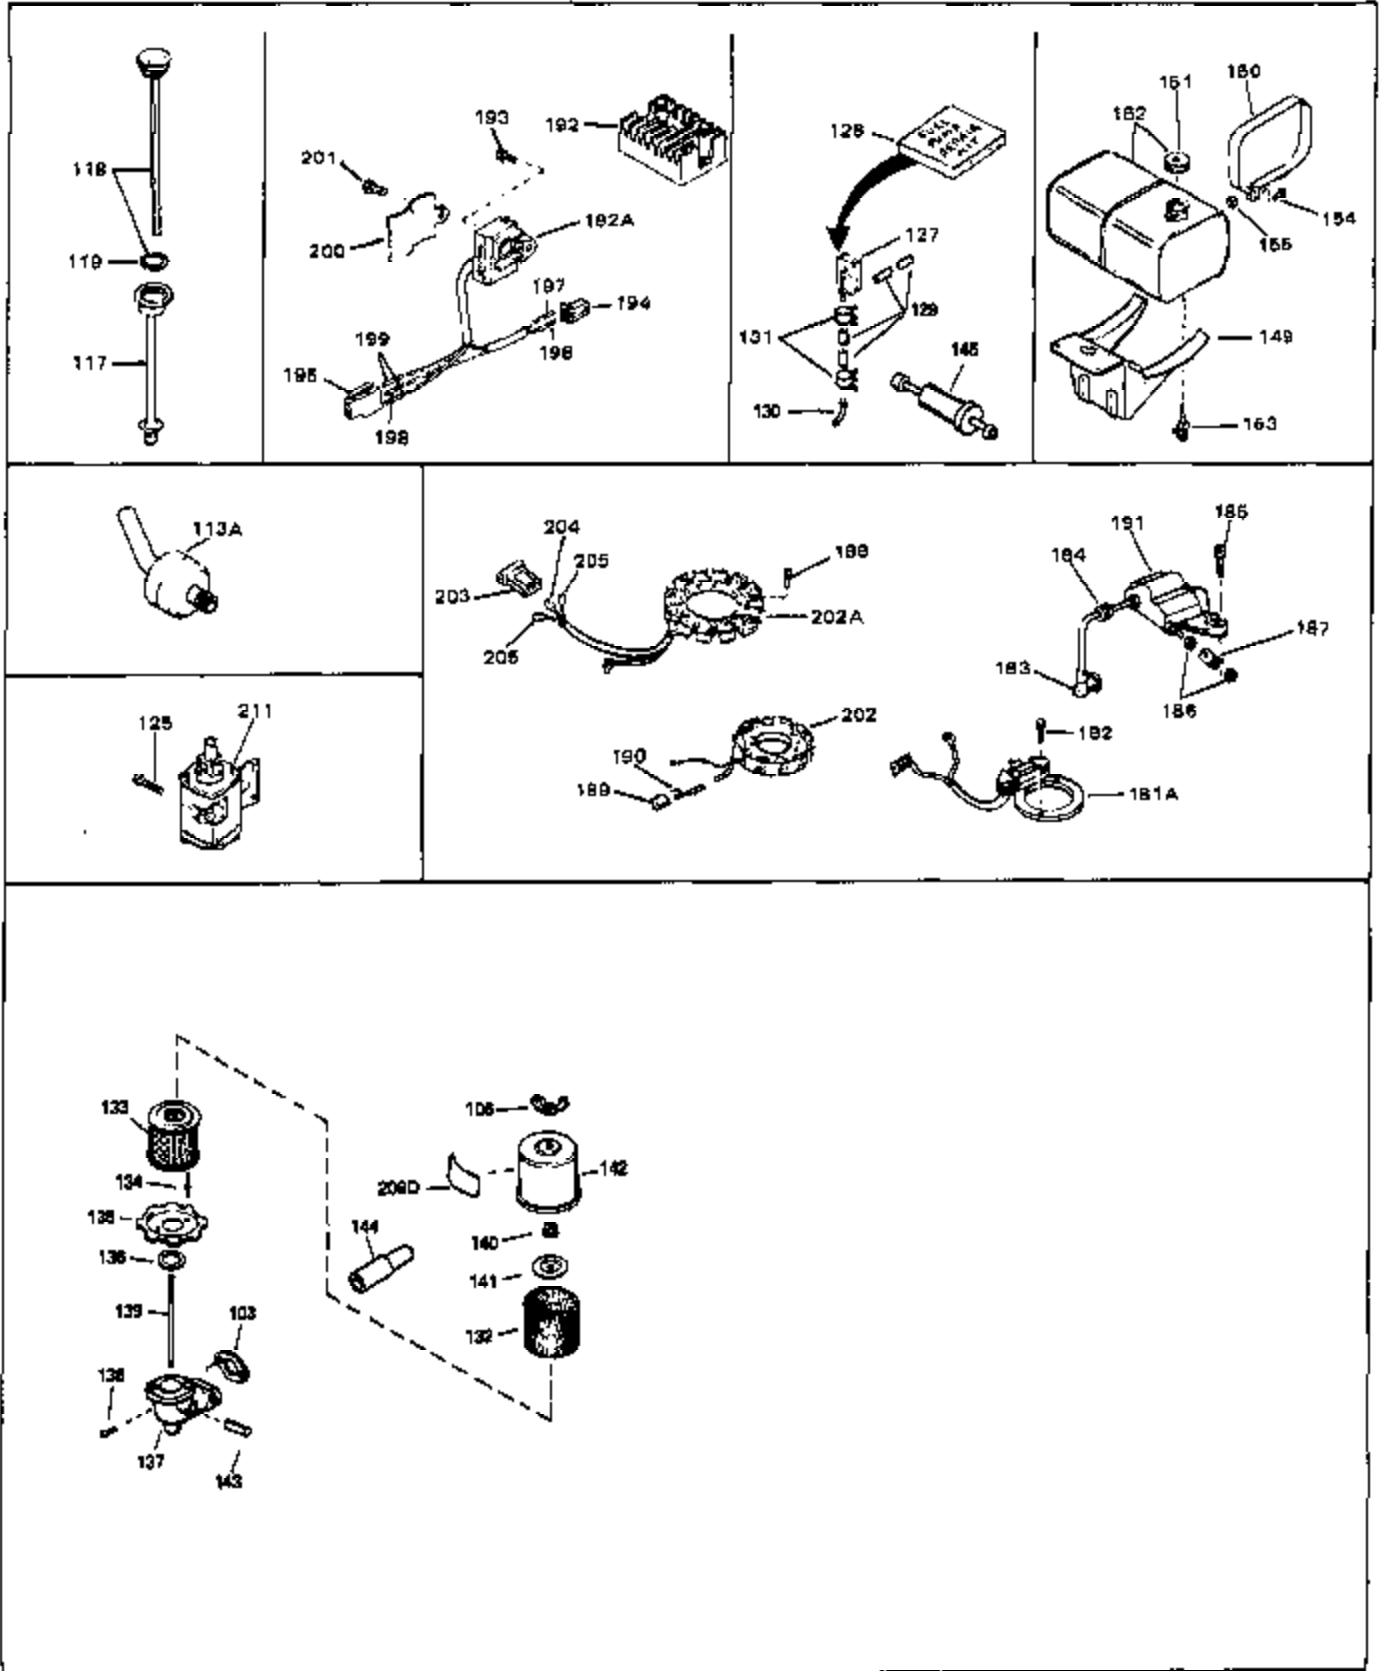

Ref #	Part Number	Qty	Description
103	27272	0	Gasket, Air cleaner
106	650513	0	Nut, Wing
151	34118	0	Cap, Fuel filler (Red Plastic) (Spurt
151	34210	0	Cap, Fuel filler (Red Plastic) (Spurt
183	610118	0	Cover, Spark plug
184	610750	0	Grommet, Lead wire