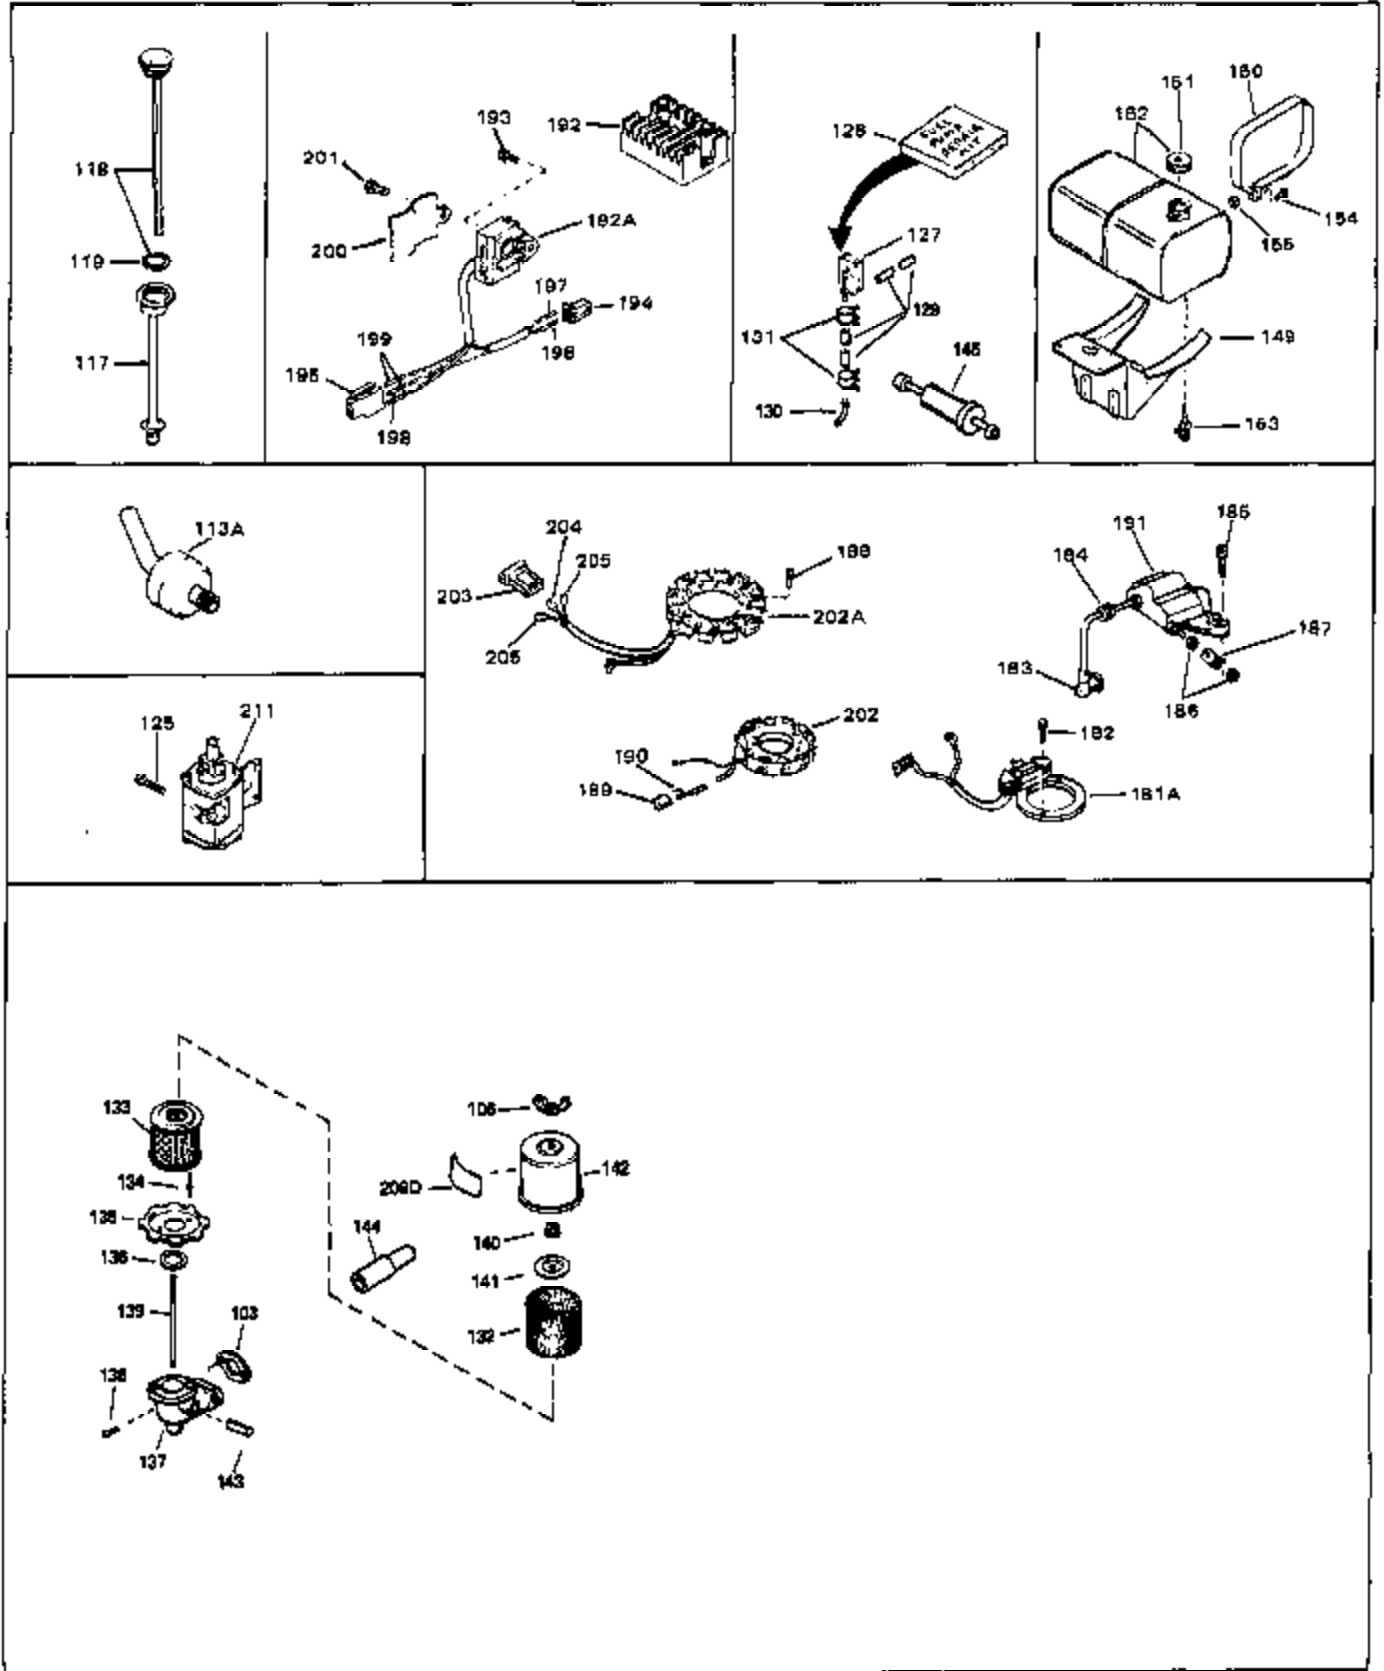

Ref #	Part Number	Qty	Description
103	27272	0	Gasket, Air cleaner
106	650513	0	Nut, Wing
117	33951A	0	Tube, Oil filler
118	33950A	0	Dipstick, Oil (Twist Lock)
119	33590	0	"O" Ring
129	30962	0	Line, Fuel (Braided 32")
131	26460	0	Clamp, Fuel line
151	34118	0	Cap, Fuel filler (Red Plastic) (Spurt
151	34210	0	Cap, Fuel filler (Red Plastic) (Spurt
183	610118	0	Cover, Spark plug
184	610750	0	Grommet, Lead wire
185	650661	0	Screw, Fil. hd. w/conical spring washer,
186	610408	0	Nut, Terminal
187	610908	0	Terminal, Female
188	650521	0	Screw
191	610906	0	Magneto, Solid state (Incl. Nos. 183, 184,
200	34276	0	Cover plate, Blower housing
201	650736	0	Screw
202A	610902	0	Coil Assy., Alternator (20 Amp)
203	610903	0	Connector, Flat
204	610904	0	Terminal
205	610905	0	Terminal