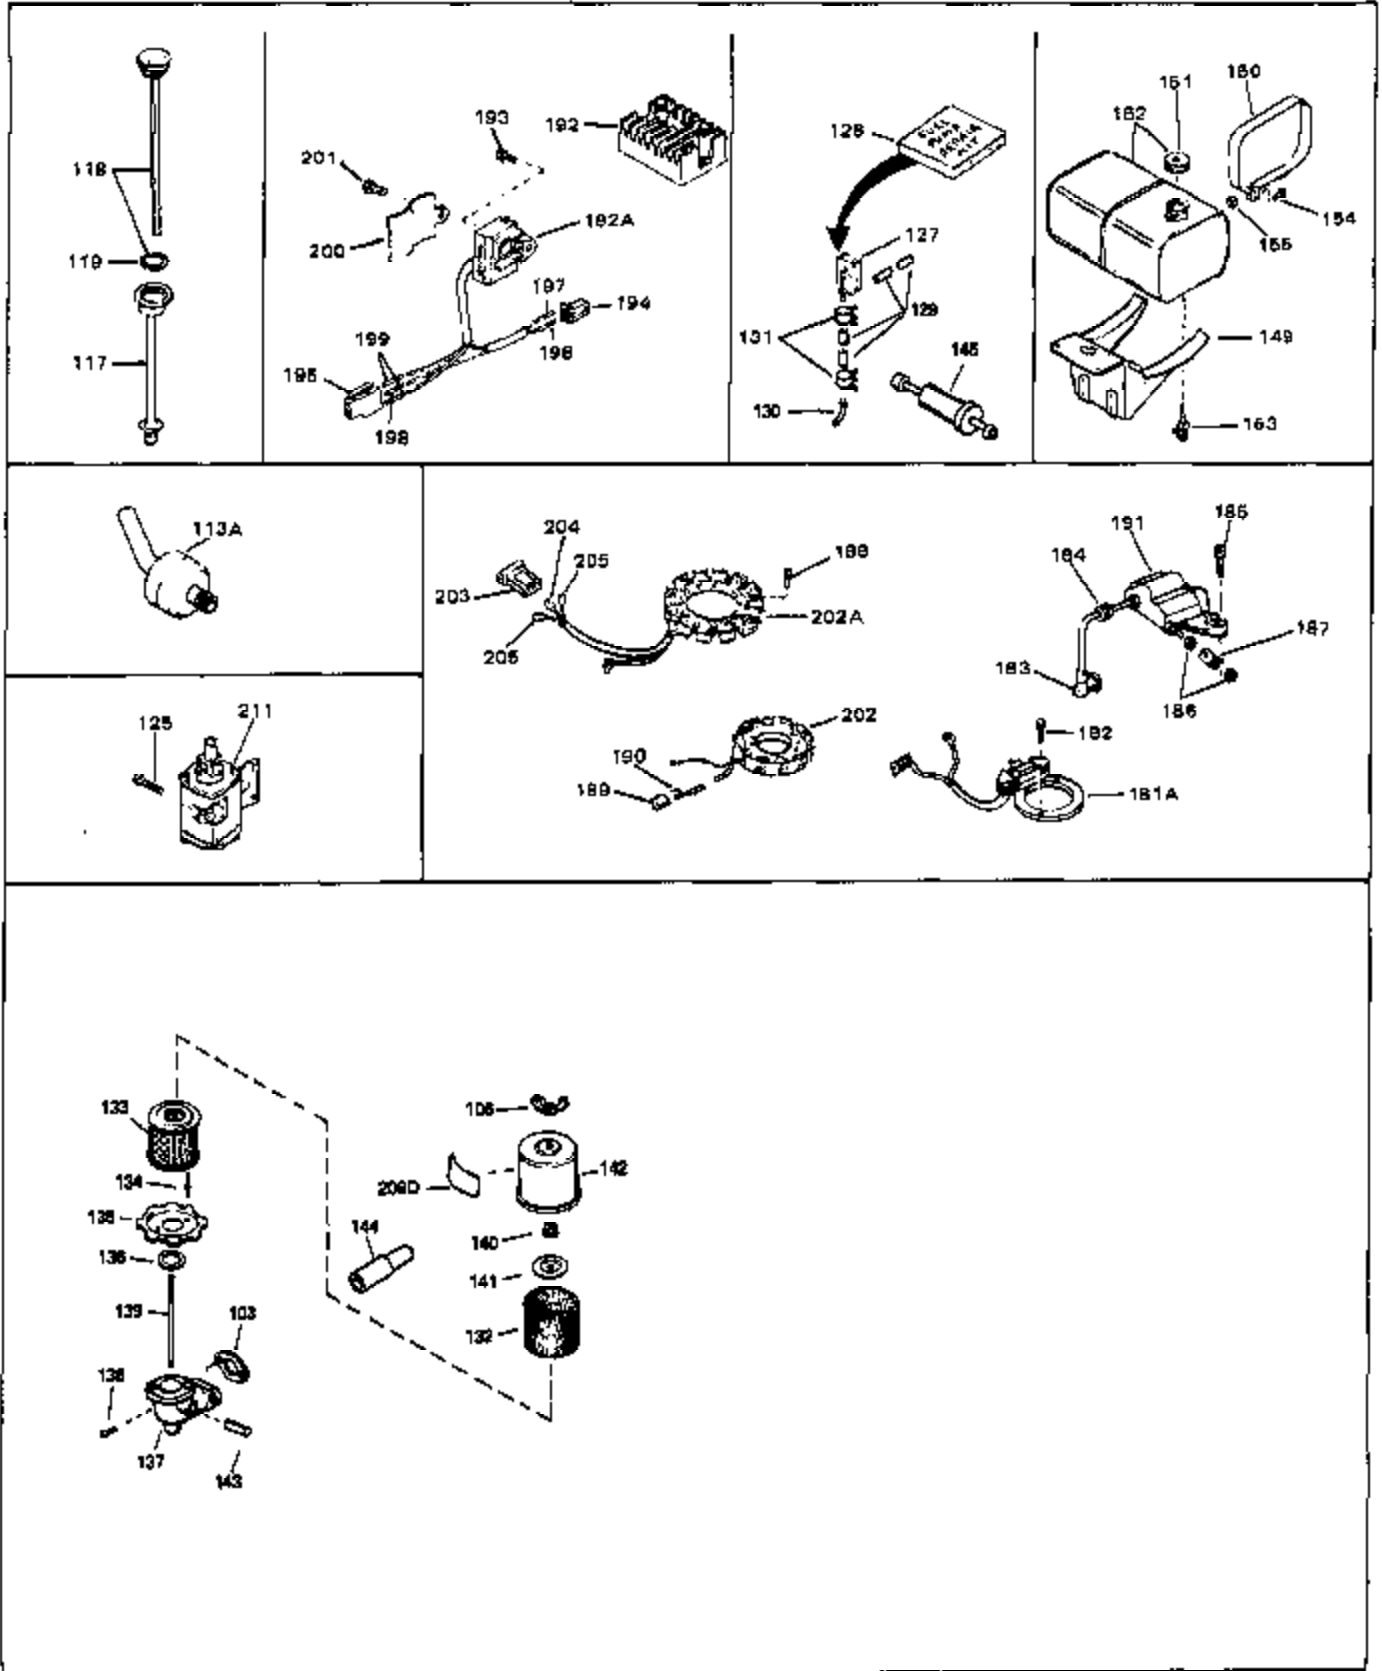

Engine Parts List #2

Ref #	Part Number	Qty	Description
103	27272	0	Gasket, Air cleaner
106	650513	0	Nut, Wing
117	33951A	0	Tube, Oil filler
118	33950A	0	Dipstick, Oil (Twist Lock)
119	33590	0	"O" Ring
151	34118	0	Cap, Fuel filler (Red Plastic) (Spurt
151	34210	0	Cap, Fuel filler (Red Plastic) (Spurt
183	610118	0	Cover, Spark plug
184	610750	0	Grommet, Lead wire
185	650661	0	Screw, Fil. hd. w/conical spring washer,
186	610408	0	Nut, Terminal
187	610908	0	Terminal, Female
188	650521	0	Screw
191	610906	0	Magneto, Solid state (Incl. Nos. 183, 184,
192	610907	0	Regulator, Rectifier (20 Amp)
202A	610902	0	Coil Assy., Alternator (20 Amp)
203	610903	0	Connector, Flat
204	610904	0	Terminal
205	610905	0	Terminal