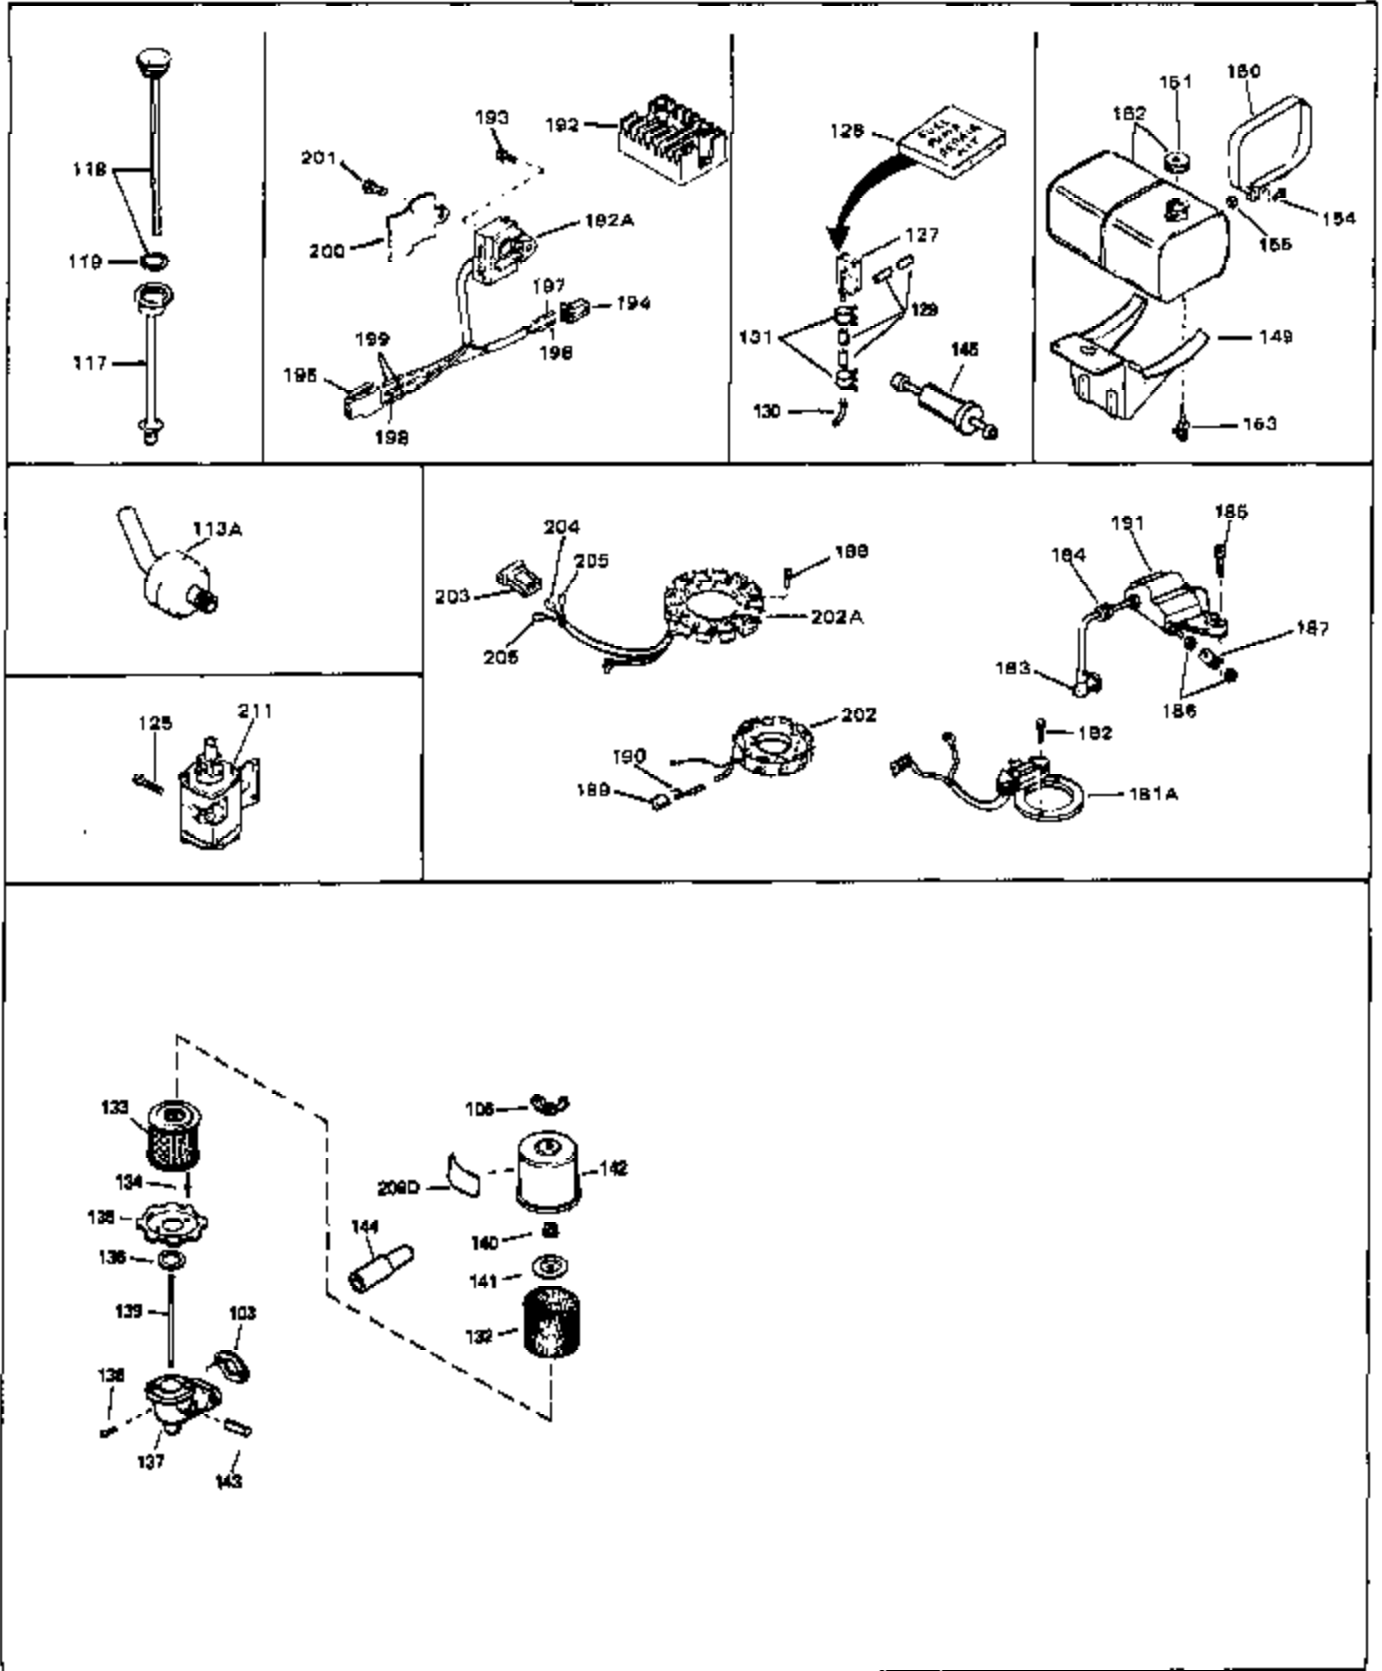

Ref #	Part Number	Qty	Description
103	27272	0	Gasket, Air cleaner
106	650513	0	Nut, Wing
117	33951A	0	Tube, Oil filler
118	33950A	0	Dipstick, Oil (Twist Lock)
119	33590	0	"O" Ring
125	650781	0	Screw, Hex hd. Sems, 5/16-18 x 11/16
151	34118	0	Cap, Fuel filler (Red Plastic) (Spurt
151	34210	0	Cap, Fuel filler (Red Plastic) (Spurt
183	610118	0	Cover, Spark plug
184	610750	0	Grommet, Lead wire
185	650661	0	Screw, Fil. hd. w/conical spring washer,
186	610408	0	Nut, Terminal
187	610908	0	Terminal, Female
188	650521	0	Screw
191	610906	0	Magneto, Solid state (Incl. Nos. 183, 184,
192	610907	0	Regulator, Rectifier (20 Amp)
202A	610902	0	Coil Assy., Alternator (20 Amp)
203	610903	0	Connector, Flat
204	610904	0	Terminal
205	610905	0	Terminal
211	32817	0	Motor, Starter (12 Volt)
211	33835	0	Motor, Starter (12 Volt)