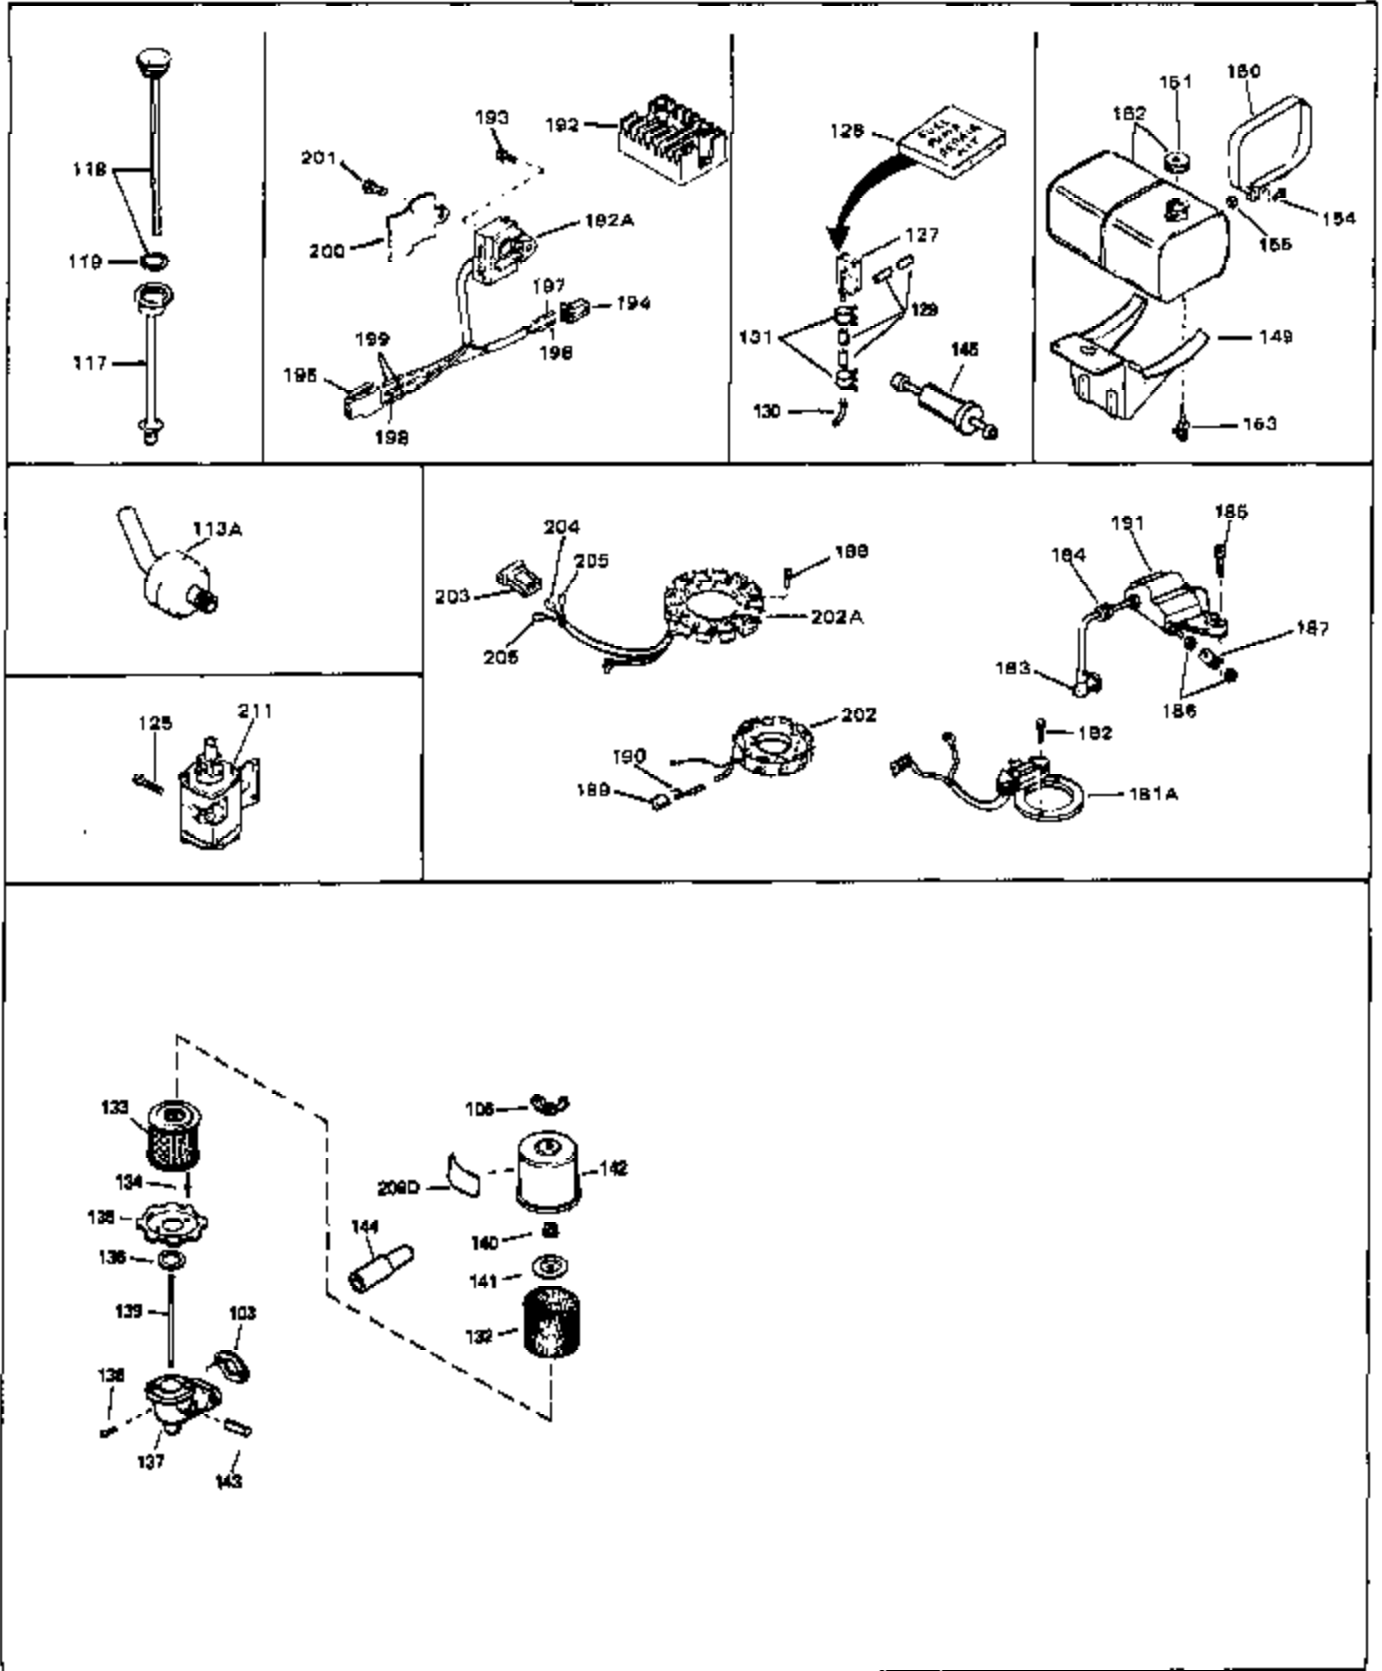

Engine Parts List #2

Ref #	Part Number	Qty	Description
103	27272	0	Gasket, Air cleaner
106	650513	0	Nut, Wing
125	650781	0	Screw, Hex hd. Sems, 5/16-18 x 11/16
151	34118	0	Cap, Fuel filler (Red Plastic) (Spurt
151	34210	0	Cap, Fuel filler (Red Plastic) (Spurt
183	610118	0	Cover, Spark plug
184	610750	0	Grommet, Lead wire
185	650661	0	Screw, Fil. hd. w/conical spring washer,
186	610408	0	Nut, Terminal
187	610908	0	Terminal, Female
188	650521	0	Screw
191	610906	0	Magneto, Solid state (Incl. Nos. 183, 184,
192	610907	0	Regulator, Rectifier (20 Amp)
202A	610902	0	Coil Assy., Alternator (20 Amp)
203	610903	0	Connector, Flat
204	610904	0	Terminal
205	610905	0	Terminal
211	32817	0	Motor, Starter (12 Volt)
211	33835	0	Motor, Starter (12 Volt)