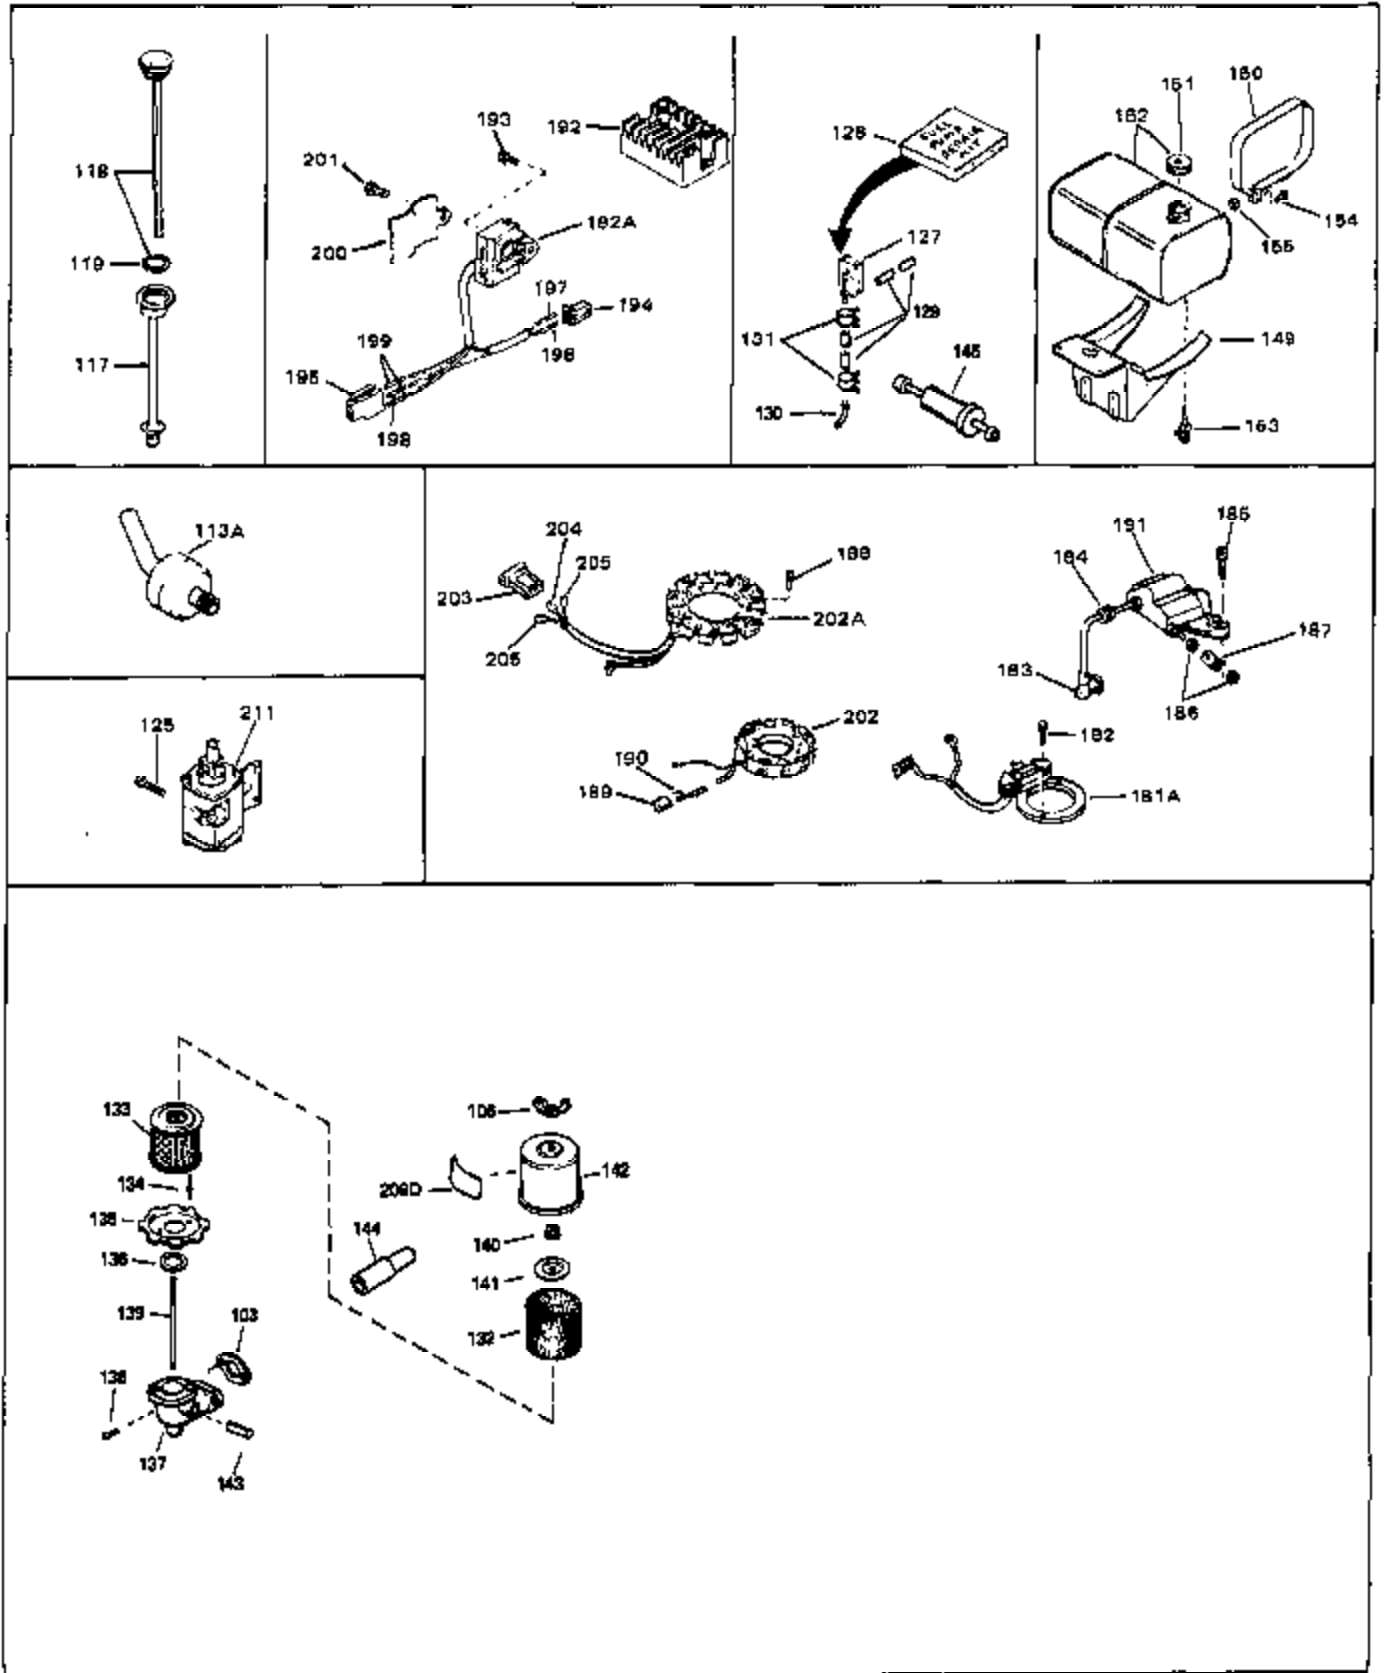

Engine Parts List #2

Ref #	Part Number	Qty	Description
103	27272	0	Gasket, Air cleaner
106	650513	0	Nut, Wing
117	33951A	0	Tube, Oil filler
118	33950A	0	Dipstick, Oil (Twist Lock)
119	33590	0	"O" Ring
125	650781	0	Screw, Hex hd. Sems, 5/16-18 x 11/16
151	34118	0	Cap, Fuel filler (Red Plastic) (Spurt
151	34210	0	Cap, Fuel filler (Red Plastic) (Spurt
183	610118	0	Cover, Spark plug
184	610750	0	Grommet, Lead wire
185	650661	0	Screw, Fil. hd. w/conical spring washer,
186	610408	0	Nut, Terminal
187	610908	0	Terminal, Female
188	650521	0	Screw
191	610906	0	Magneto, Solid state (Incl. Nos. 183, 184,
192	610907	0	Regulator, Rectifier (20 Amp)
202A	610902	0	Coil Assy., Alternator (20 Amp)
203	610903	0	Connector, Flat
204	610904	0	Terminal
205	610905	0	Terminal
211	32817	0	Motor, Starter (12 Volt)
211	33835	0	Motor, Starter (12 Volt)