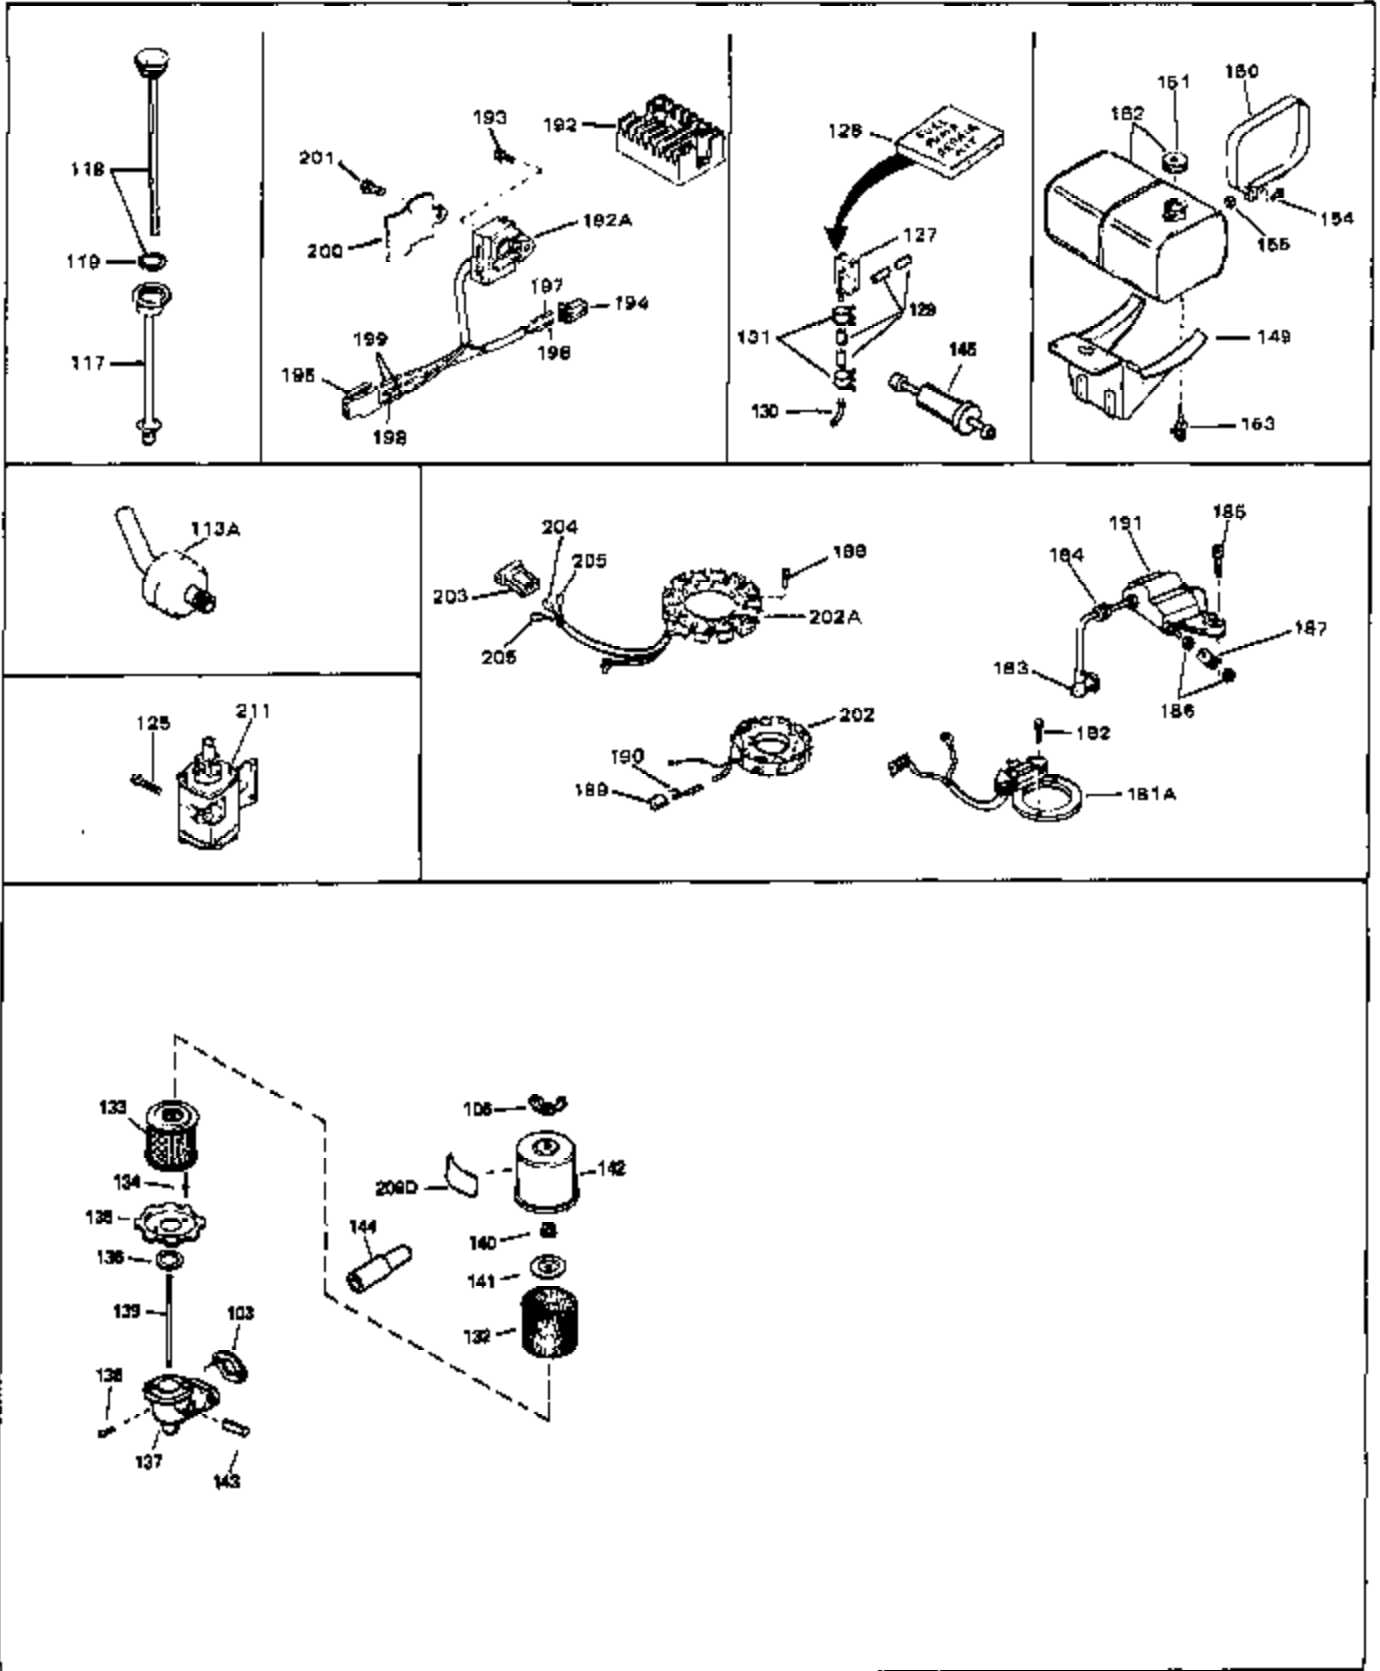

Engine Parts List #2

Ref #	Part Number	Qty	Description
103	27272	0	Gasket, Air cleaner
106	650513	0	Nut, Wing
125	792028	0	Screw, Hex hd. Sems, 5/16-18 x 7/8
151	34118	0	Cap, Fuel filler (Red Plastic) (Spurt
151	34210	0	Cap, Fuel filler (Red Plastic) (Spurt
183	610118	0	Cover, Spark plug
184	610750	0	Grommet, Lead wire
185	650661	0	Screw, Fil. hd. w/conical spring washer,
186	610408	0	Nut, Terminal
187	33356	0	Terminal, Ground
188	650416	0	Screw, Rd. hd. Sems, 10-32 x 1
189	610819	0	Connector, Pyramid
190	610922	0	Terminal
191	610748	0	Magneto, Solid State
192	610749	0	Regulator, Rectifier (10 Amp)
202	610747	0	Coil Assy., Alternator
211	32817	0	Motor, Starter (12 Volt)
211	33835	0	Motor, Starter (12 Volt)