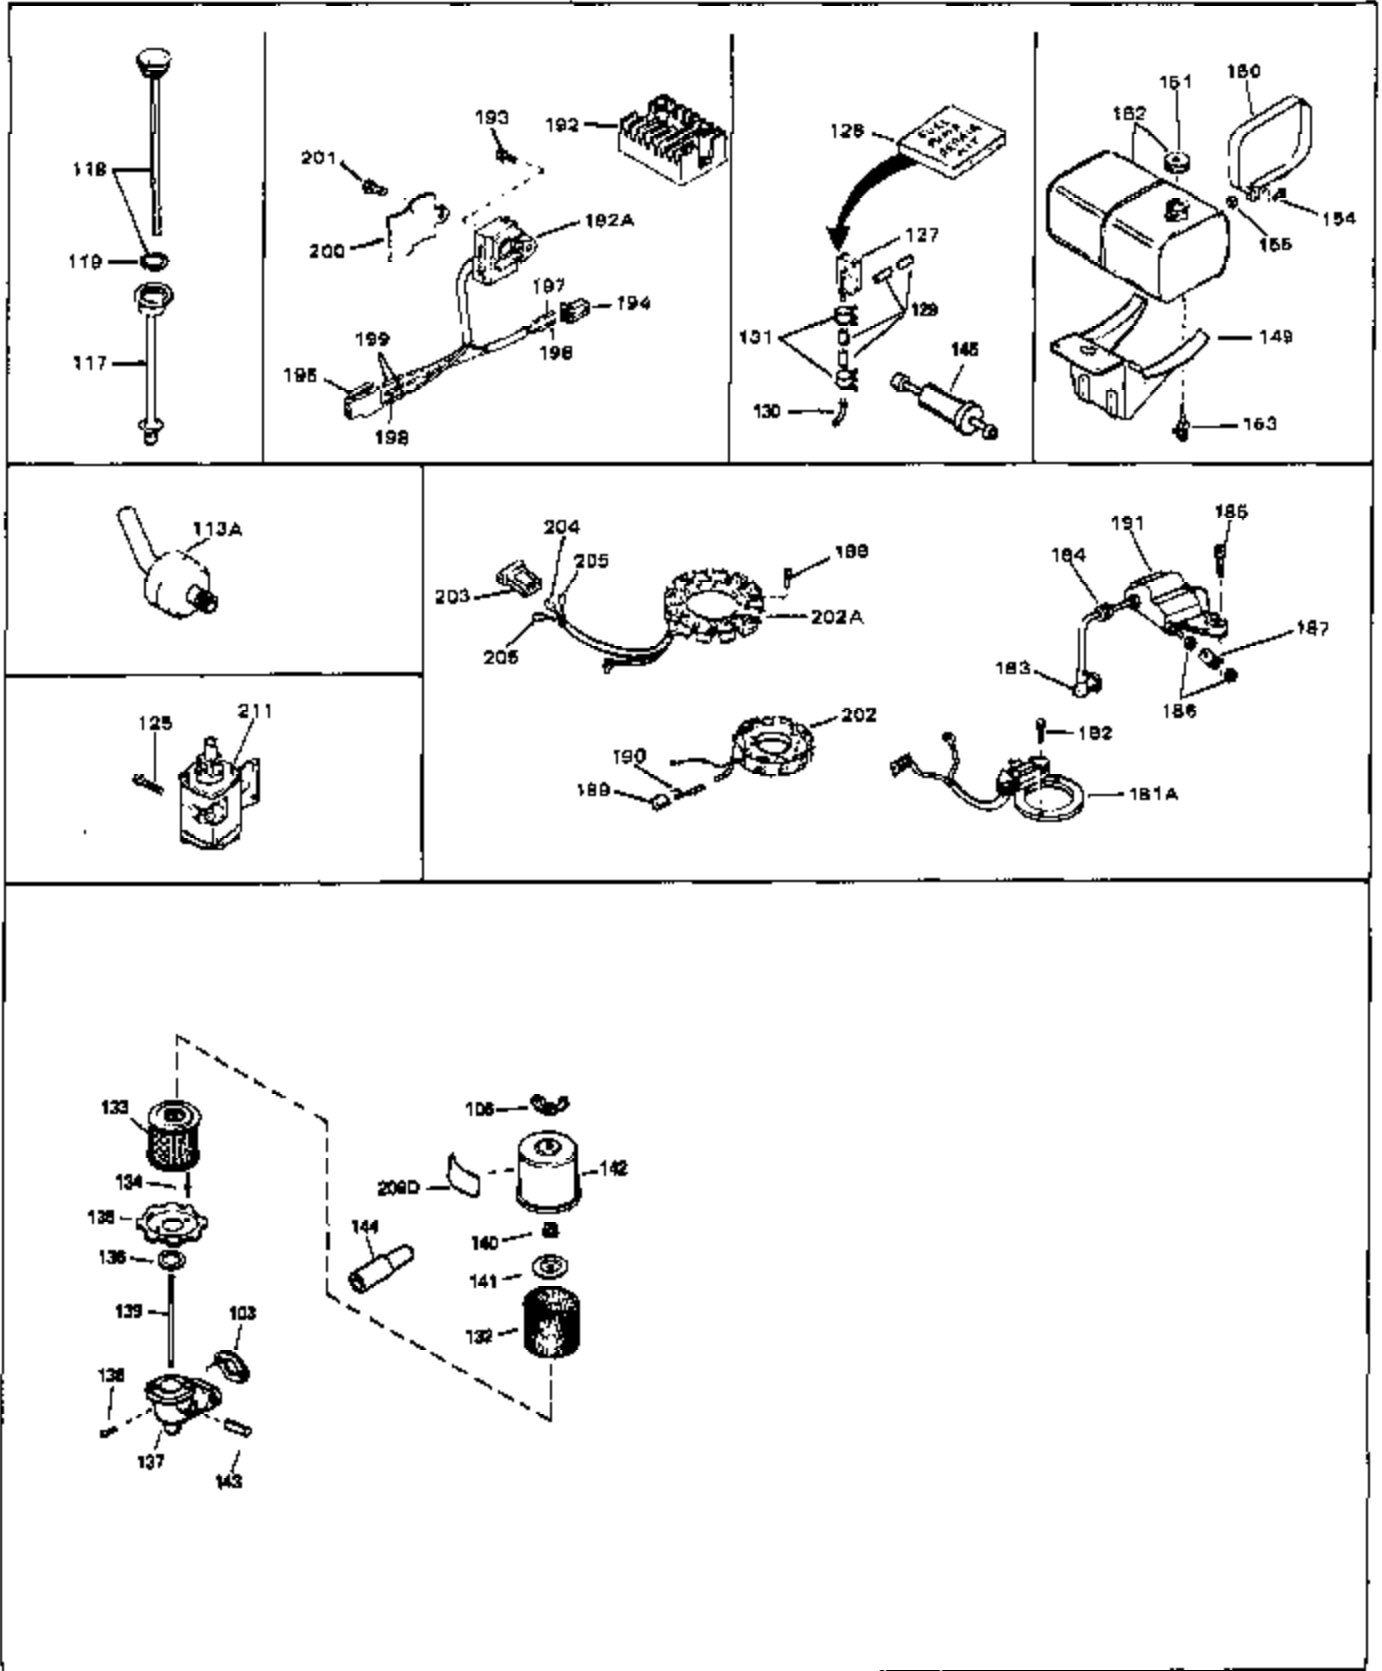

Ref #	Part Number	Qty	Description
103	27272	0	Gasket, Air cleaner
151	34118	0	Cap, Fuel filler (Red Plastic) (Spurt
151	34210	0	Cap, Fuel filler (Red Plastic) (Spurt
183	610118	0	Cover, Spark plug
184	610750	0	Grommet, Lead wire