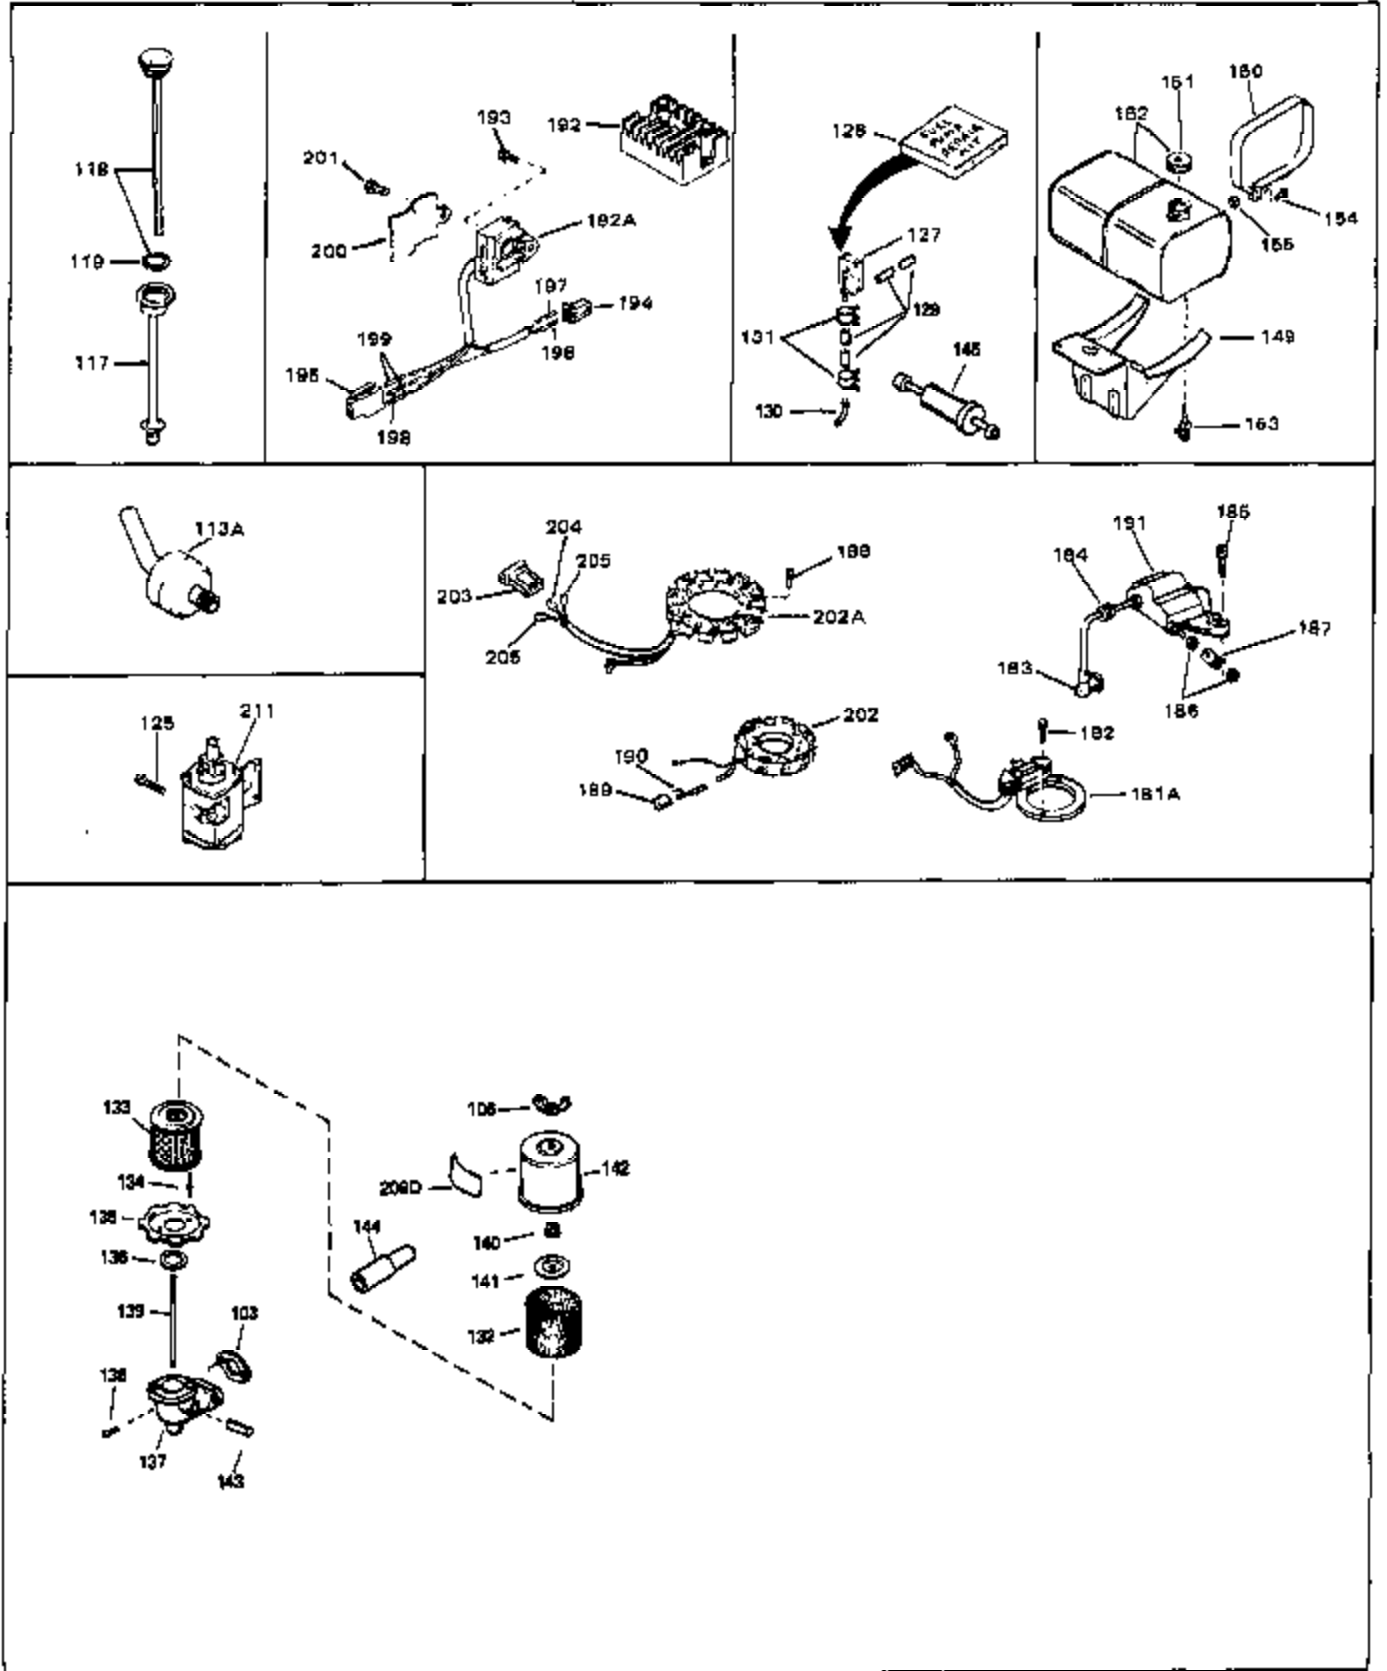

Ref #	Part Number	Qty	Description
103	27272	0	Gasket, Air cleaner
106	650513	0	Nut, Wing
113A	31987	0	Muffler
125	792028	0	Screw, Hex hd. Sems, 5/16-18 x 7/8
127	33100	0	Fuel pump, Impulse
128	33010	0	Repair Kit, Impulse fuel pump
129	29774	0	Line, Fuel (Braided 8.25")
130	32958	0	Fitting, Fuel
131	26460	0	Clamp, Fuel line
151	34118	0	Cap, Fuel filler (Red Plastic) (Spurt
151	34210	0	Cap, Fuel filler (Red Plastic) (Spurt
183	610118	0	Cover, Spark plug
184	610750	0	Grommet, Lead wire
211	32817	0	Motor, Starter (12 Volt)
211	33835	0	Motor, Starter (12 Volt)