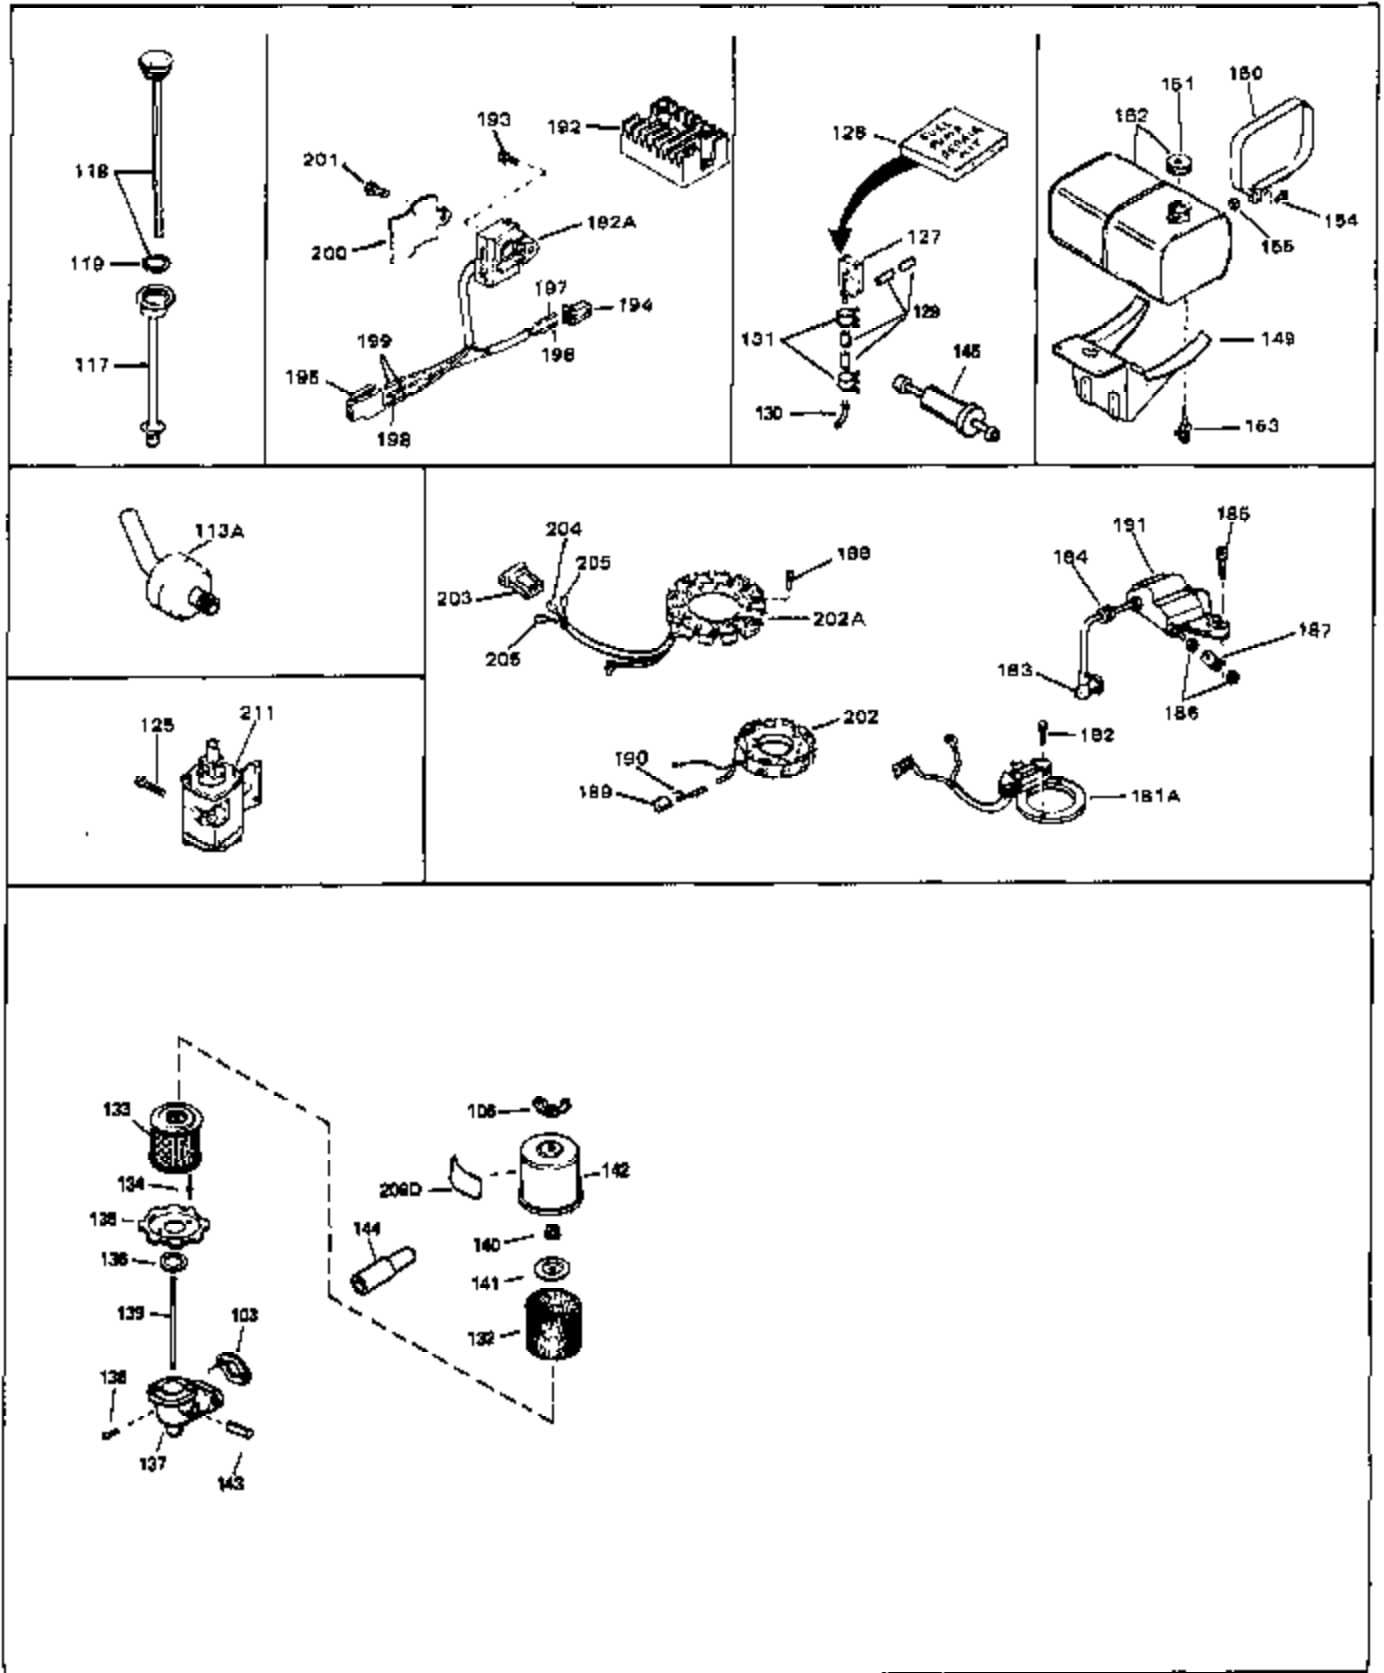

Engine Parts List #2

Ref #	Part Number	Qty	Description
103	27272	0	Gasket, Air cleaner
106	650513	0	Nut, Wing
149	31978	0	Bracket, Fuel tank
150	31979	0	Strap, Fuel tank
151	34118	0	Cap, Fuel filler (Red Plastic) (Spurt
151	34210	0	Cap, Fuel filler (Red Plastic) (Spurt
152	31977	0	Tank Assy., Fuel (6 qt.)
153	29683	0	Strainer & Shut-off
154	650451	0	Screw
155	650456	0	Nut, Lock
183	610118	0	Cover, Spark plug
184	610750	0	Grommet, Lead wire