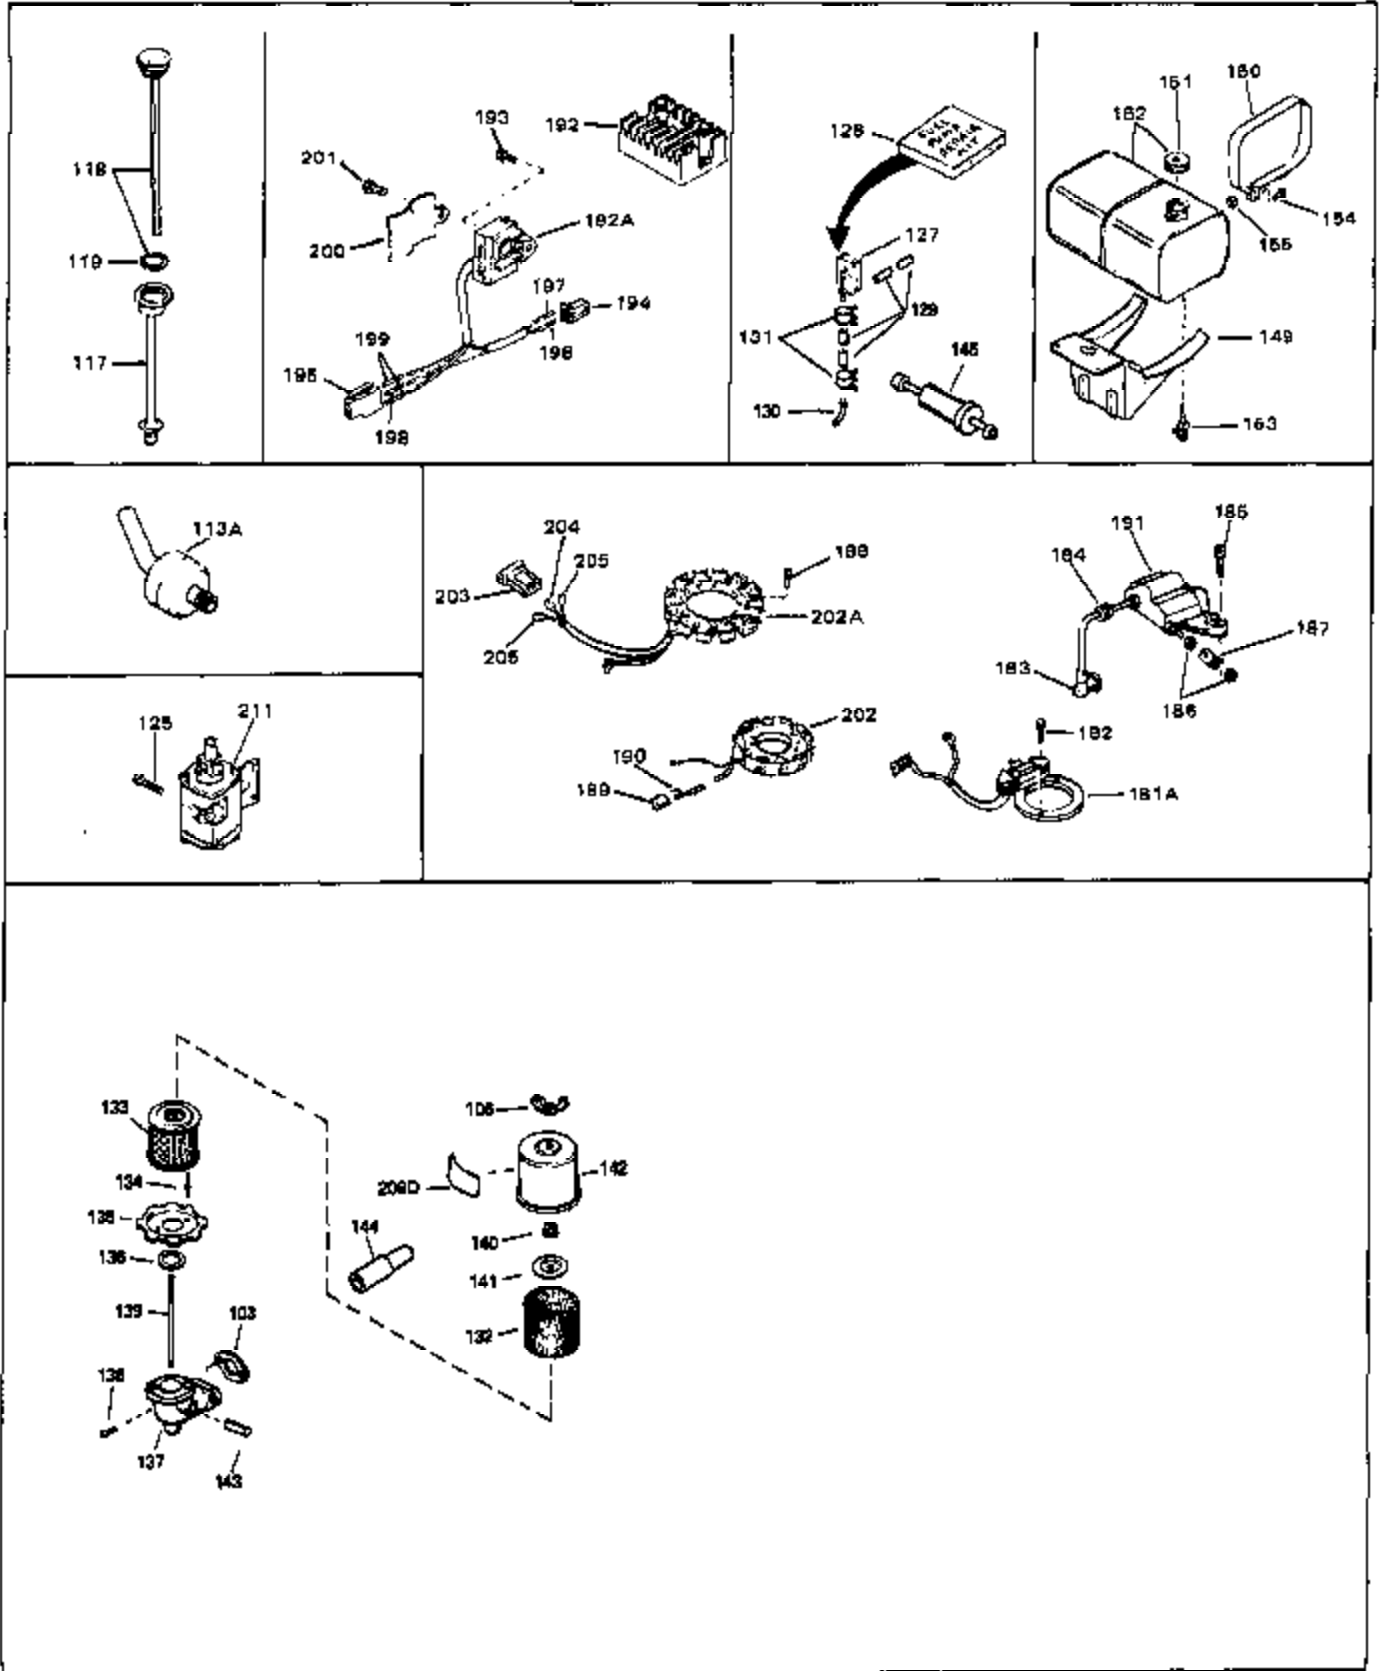

Engine Parts List #2

Ref #	Part Number	Qty	Description
103	27272	0	Gasket, Air cleaner
106	650513	0	Nut, Wing
113A	31987	0	Muffler
125	792028	0	Screw, Hex hd. Sems, 5/16-18 x 7/8
127	33100	0	Fuel pump, Impulse
128	33010	0	Repair Kit, Impulse fuel pump
129	29774	0	Line, Fuel (Braided 8.25")
130	32958	0	Fitting, Fuel
131	26460	0	Clamp, Fuel line
151	34118	0	Cap, Fuel filler (Red Plastic) (Spurt
151	34210	0	Cap, Fuel filler (Red Plastic) (Spurt
183	610118	0	Cover, Spark plug
184	610750	0	Grommet, Lead wire
185	650661	0	Screw, Fil. hd. w/conical spring washer,
186	610408	0	Nut, Terminal
187	33356	0	Terminal, Ground
188	650416	0	Screw, Rd. hd. Sems, 10-32 x 1
189	610819	0	Connector, Pyramid
190	610922	0	Terminal
191	610748	0	Magneto, Solid State
192	610749	0	Regulator, Rectifier (10 Amp)
202	610747	0	Coil Assy., Alternator
211	32817	0	Motor, Starter (12 Volt)
211	33835	0	Motor, Starter (12 Volt)