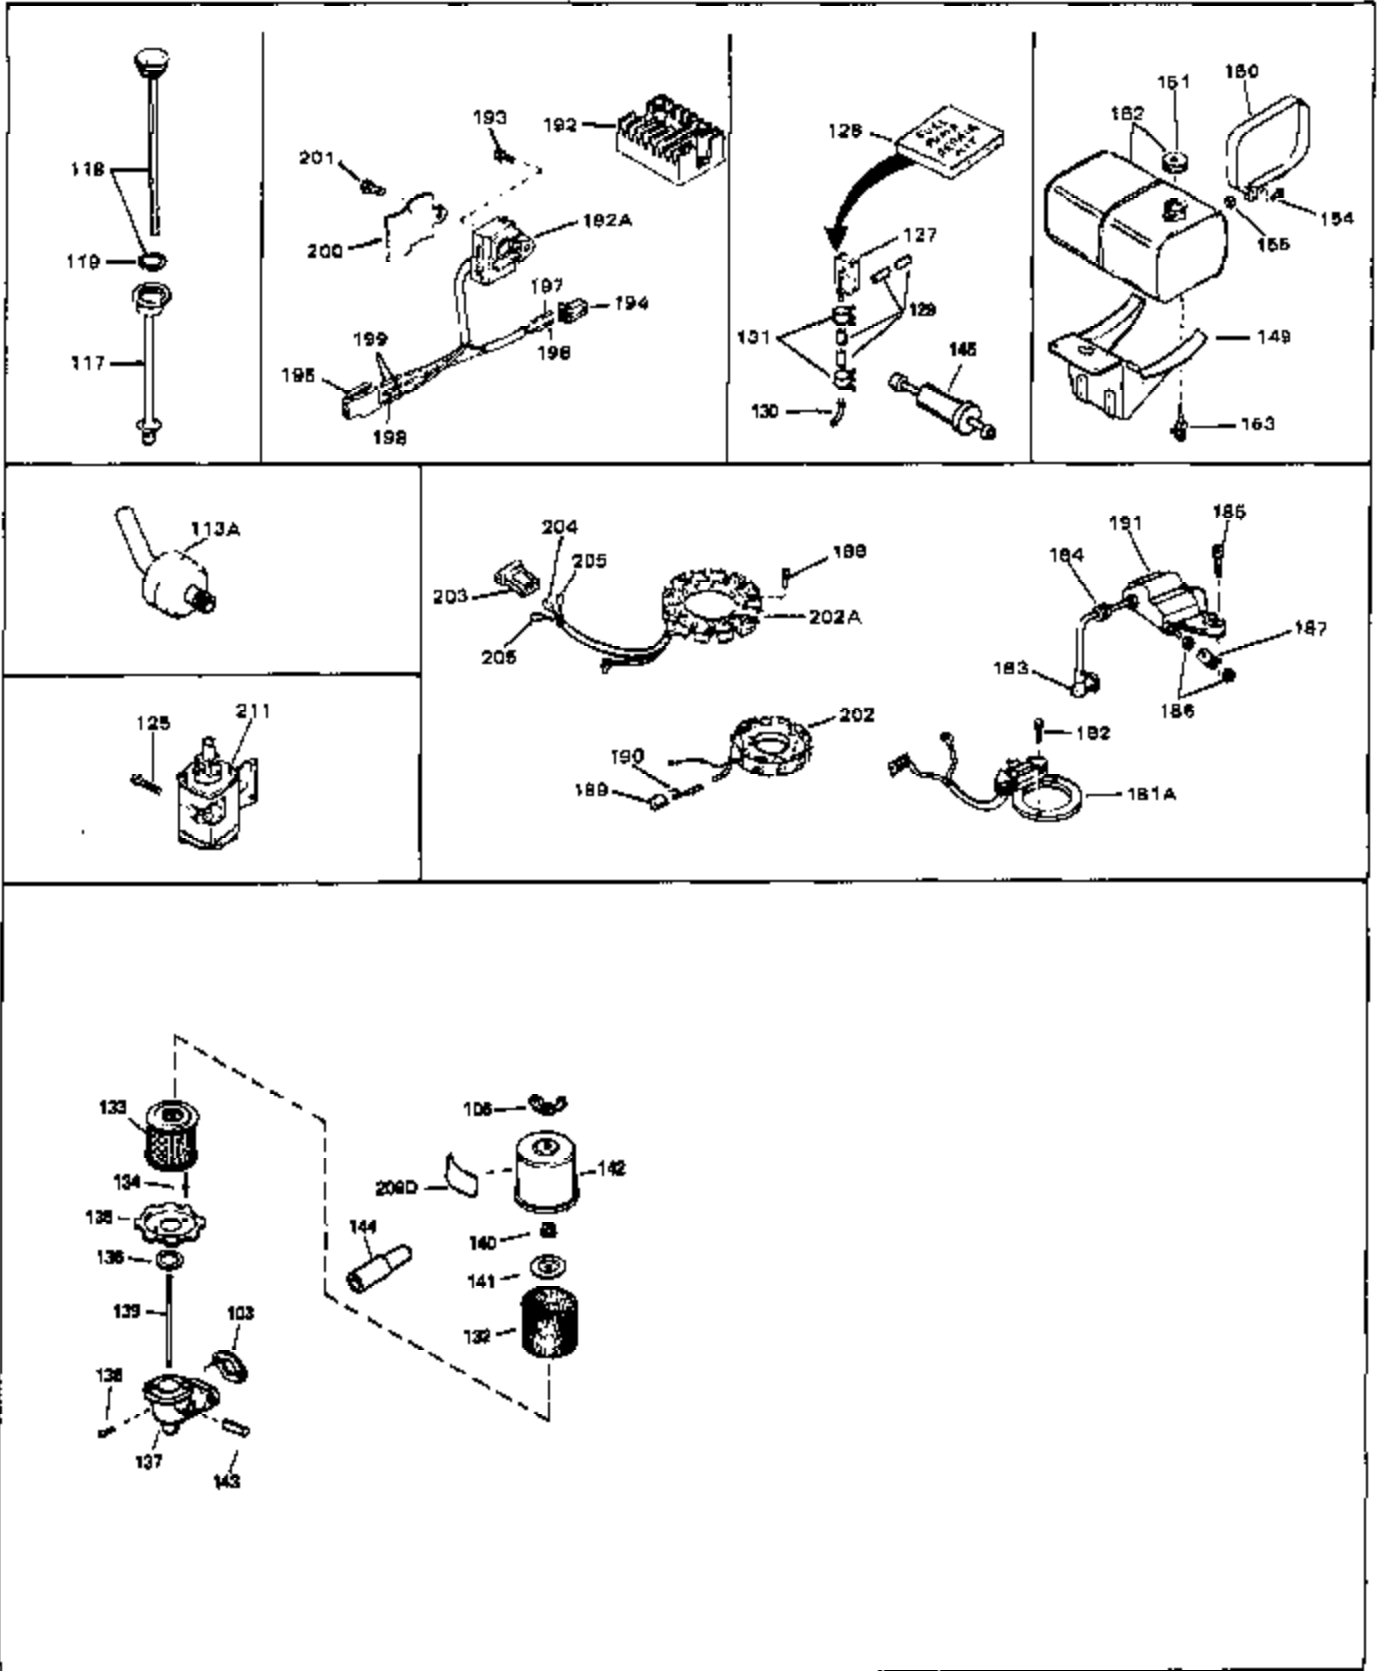

Ref #	Part Number	Qty	Description
103	27272	0	Gasket, Air cleaner
106	650513	0	Nut, Wing
151	34118	0	Cap, Fuel filler (Red Plastic) (Spurt
151	34210	0	Cap, Fuel filler (Red Plastic) (Spurt
183	610118	0	Cover, Spark plug
184	610750	0	Grommet, Lead wire