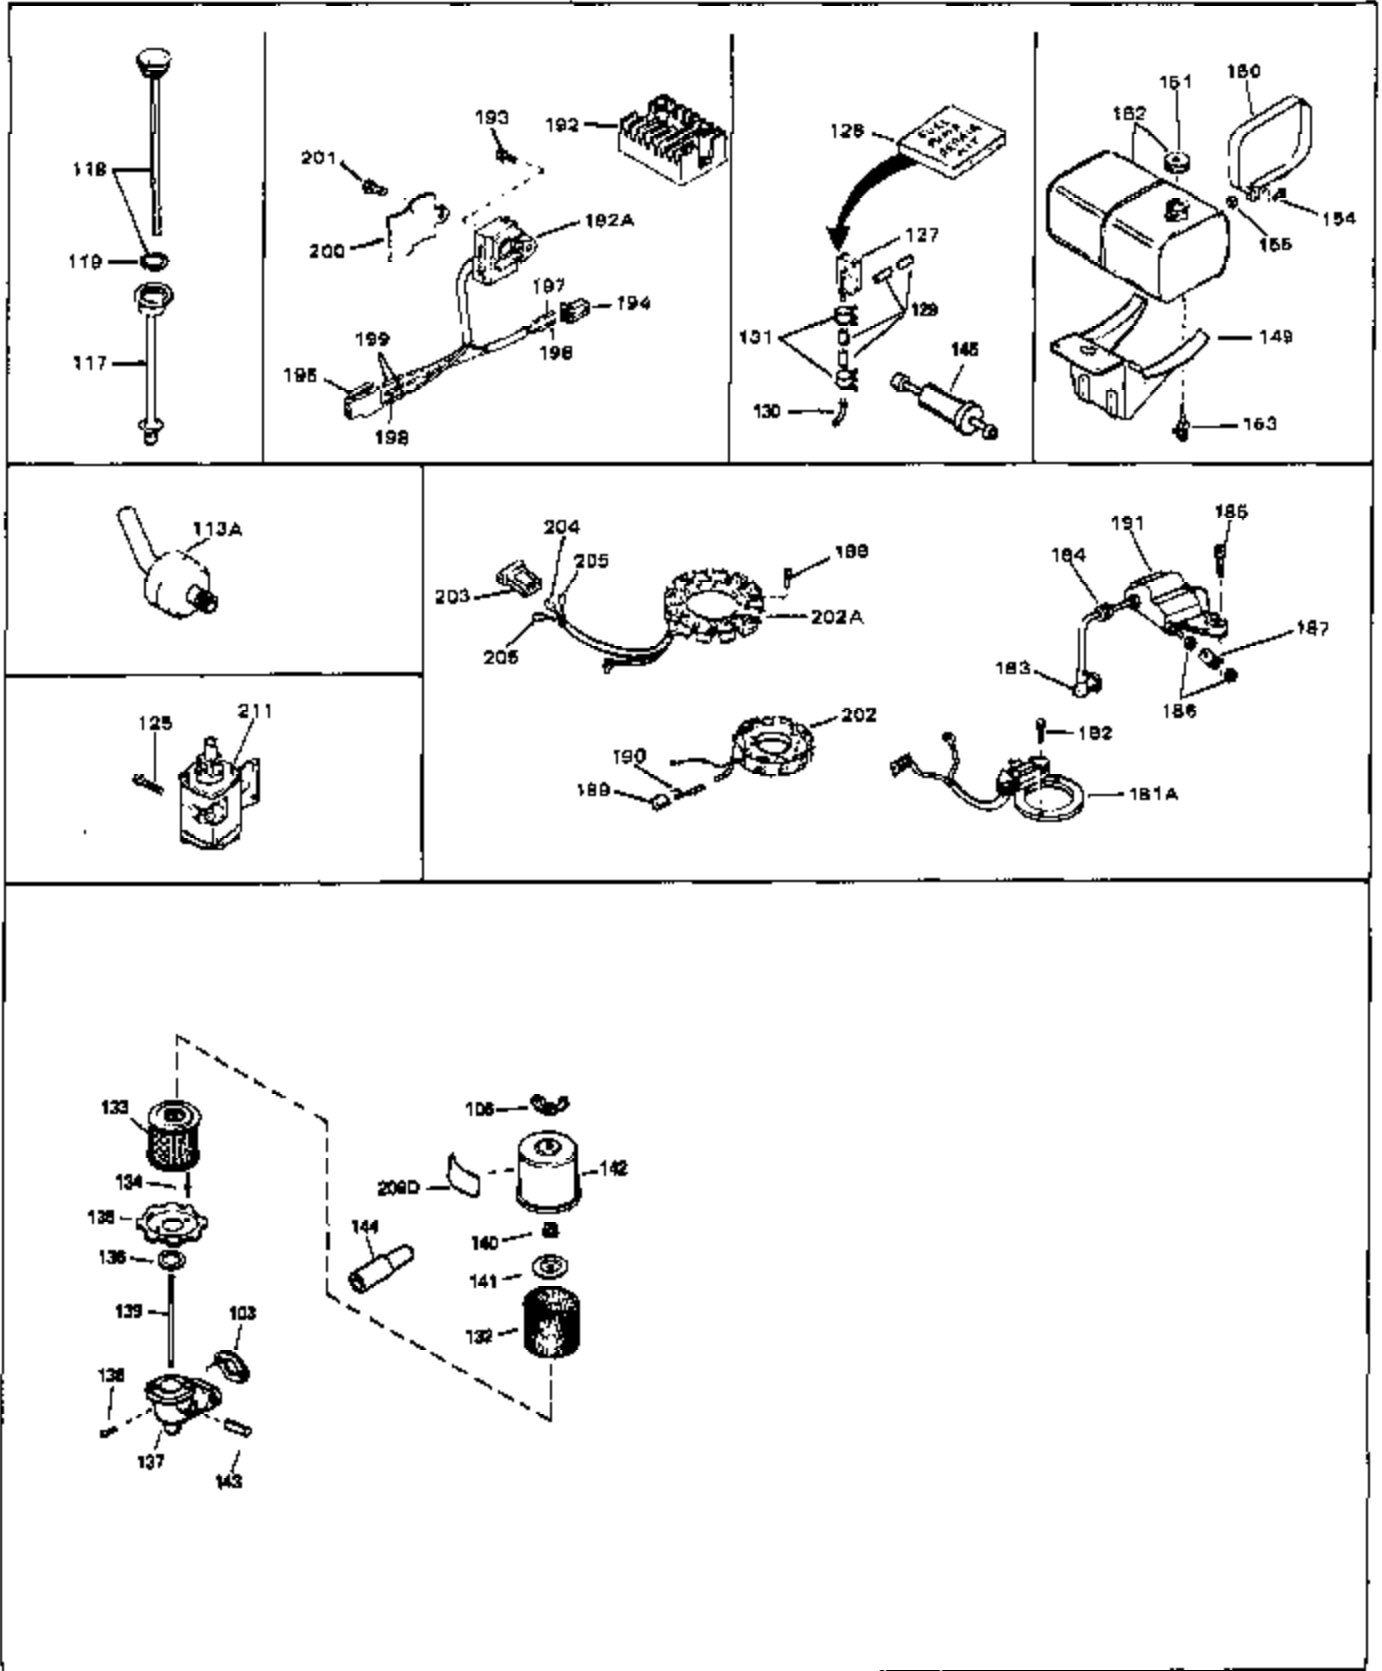

Ref #	Part Number	Qty	Description
103	27272	0	Gasket, Air cleaner
106	650513	0	Nut, Wing
151	34118	0	Cap, Fuel filler (Red Plastic) (Spurt
151	34210	0	Cap, Fuel filler (Red Plastic) (Spurt
181A	610965	0	Stator Plate Assy. (Solid state)
182	650399	0	Screw, Phil. fil. hd. Sems, 10-32 x 5/8
183	610118	0	Cover, Spark plug
184	610750	0	Grommet, Lead wire
185	650661	0	Screw, Fil. hd. w/conical spring washer,
186	610408	0	Nut, Terminal
187	610908	0	Terminal, Female
191	610906	0	Magneto, Solid state (Incl. Nos. 183, 184,